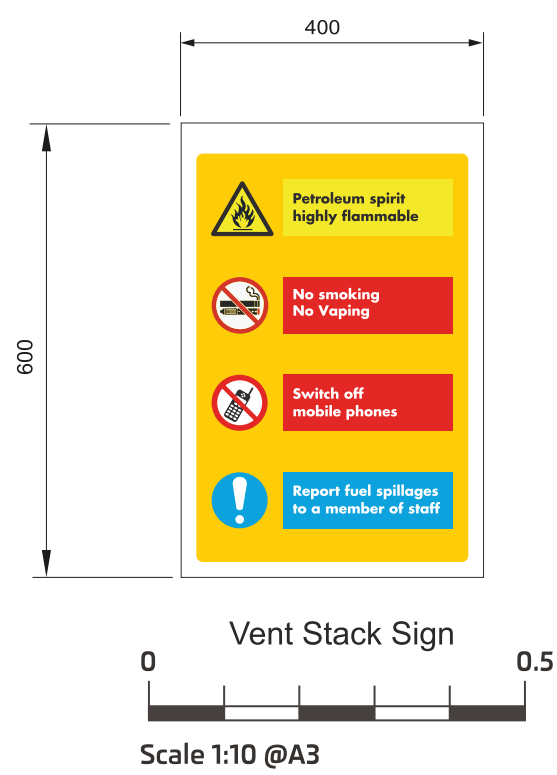

Double Sided Secondary Sign
Aluminium from panels painted white and Shell Teal, fitted to MS post with sign fix channel.
Text shown for reference only, site specific

Single Sided Secondary Sign
Aluminium from panels painted white and Shell Teal, fitted to MS post with sign fix channel.
Text shown for reference only, site specific

- 
Pantone 108c
- 
Pantone 485c
- 
Pantone 116c
- 
Pantone 313c
- 
Pantone 425c
- 
Pantone 8004C