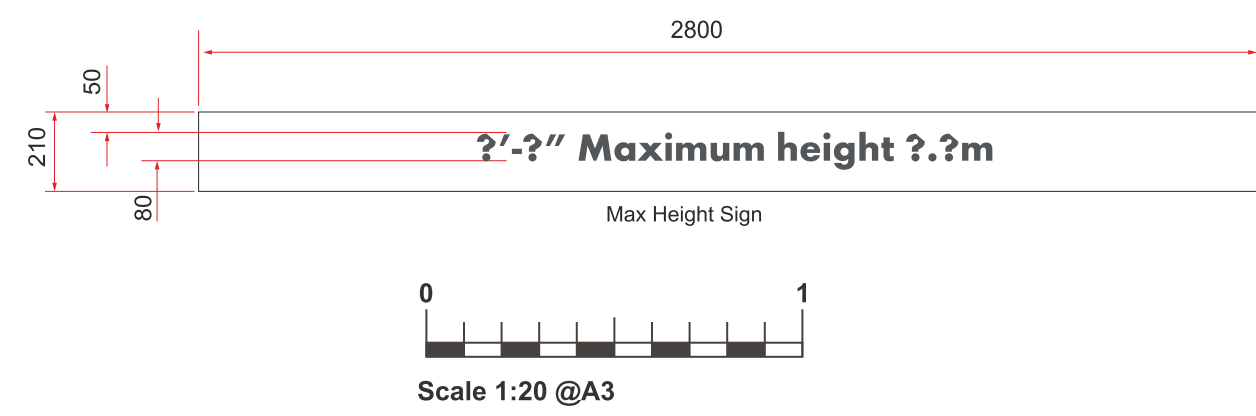

Double Sided Secondary Sign
Aluminium from panels painted white and Shell Teal, fitted to MS post with sign fix channel.
Text shown for reference only, site specific

Single Sided Secondary Sign
Aluminium from panels painted white and Shell Teal, fitted to MS post with sign fix channel.
Text shown for reference only, site specific