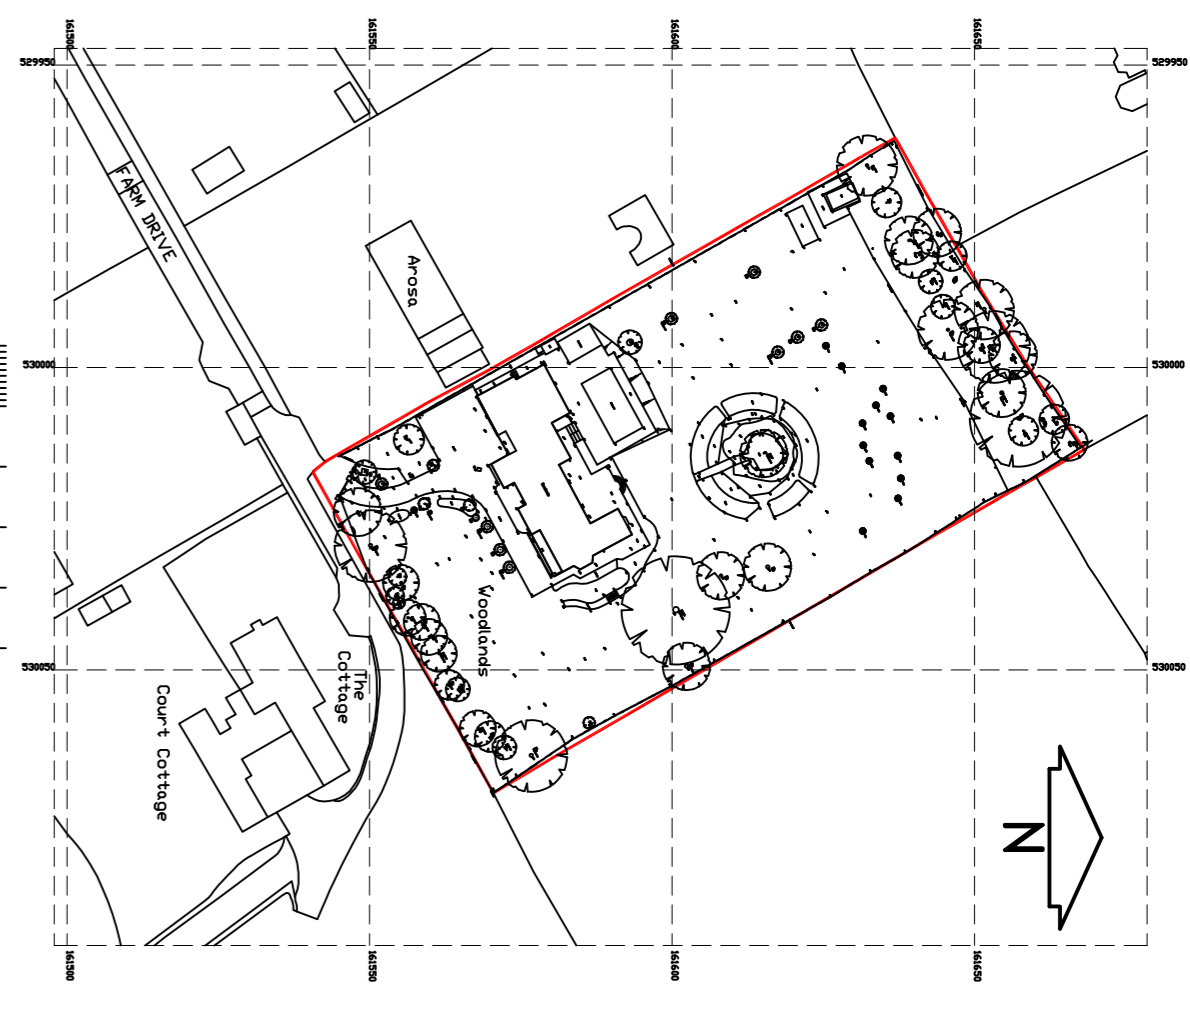

© Crown copyright and database rights 2018 OS 100033143
 Reproduction in whole or part is prohibited without the prior permission of Ordnance Survey.

EXISTING BLOCK PLAN 1:500

© Crown copyright and database rights 2018 OS 100033143
 Reproduction in whole or part is prohibited without the prior permission of Ordnance Survey.

PROPOSED BLOCK PLAN 1:500

LOCATION PLAN 1:1250

ajt design services ltd
 9 queensway, sutton-on-thames,
 middlesex, TW15 8JA
 t: 01932 782943
 m: 07973 419204
 e: info@ajt-design.co.uk
 www: ajt-design.co.uk

PLANNING ISSUE

Address
**WOODLANDS,
 FARM DRIVE,
 PURLEY,
 CR8 3LP**

The
BLOCK AND LOCATION PLANS

Dwg. No. FD/W/07	Revision:
Scale : 1:500 & 1:1250 @ A1	Date: MAY '23