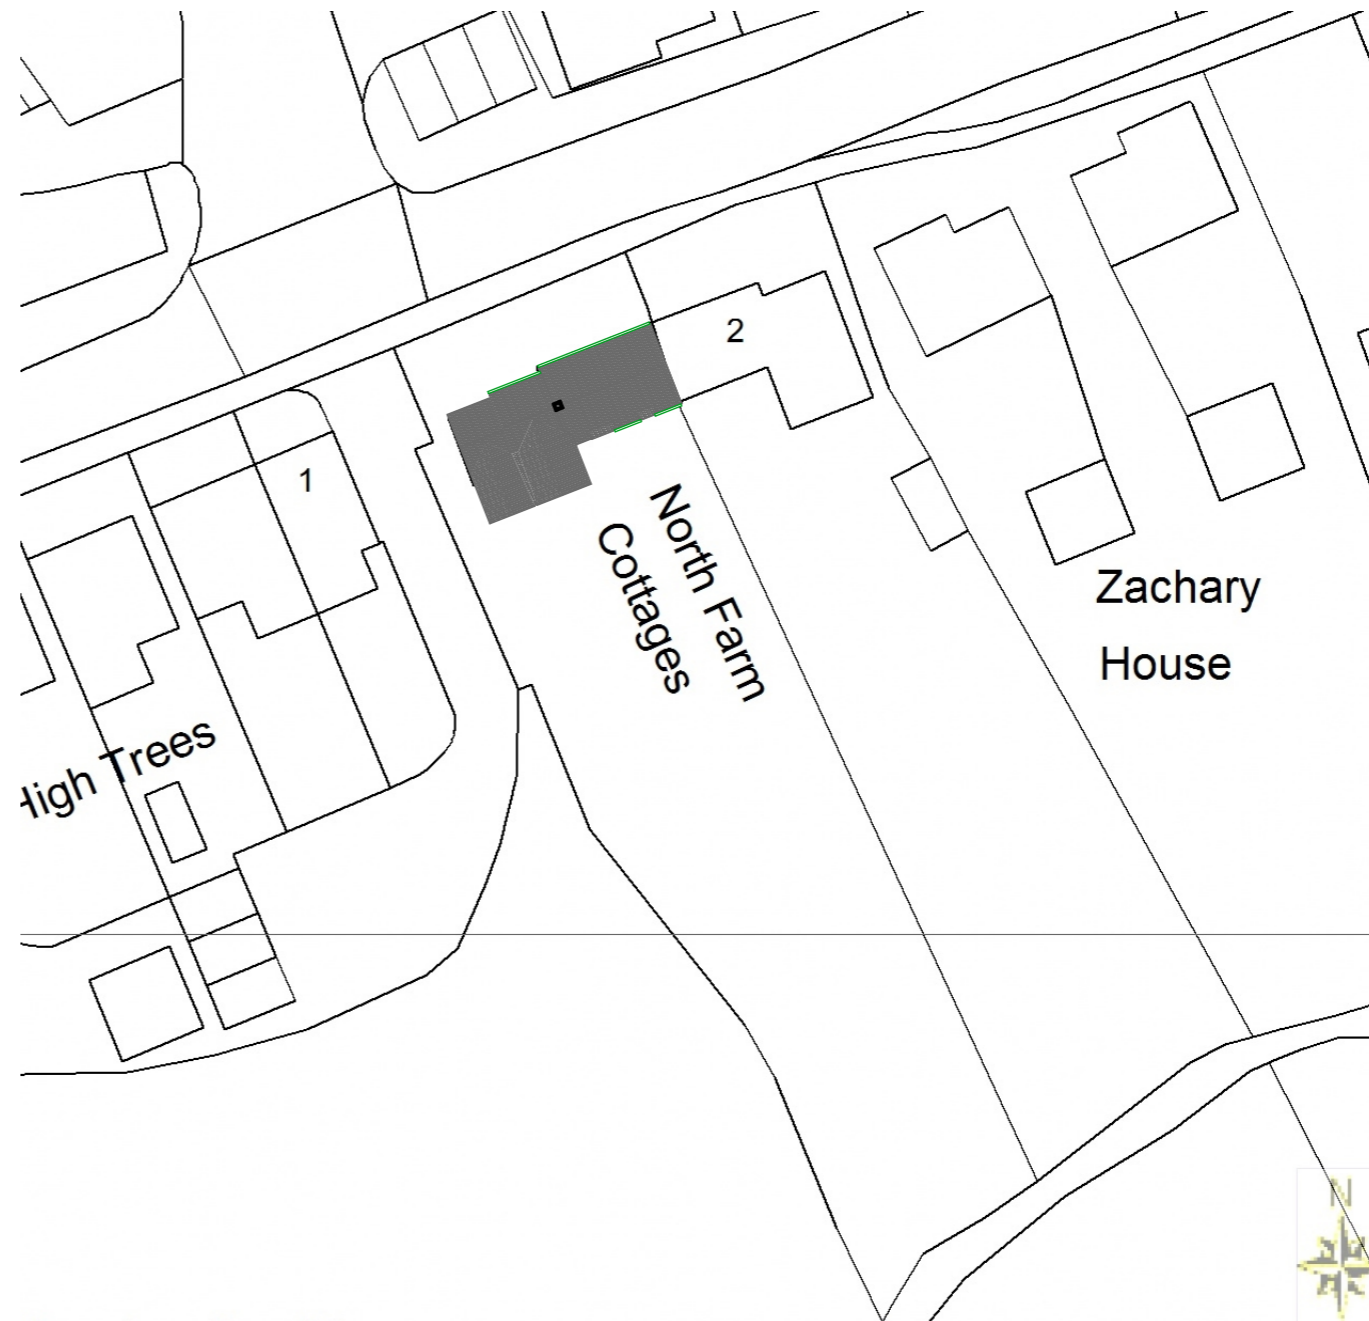

SITE LOCATION PLAN
 AREA 2 HA
 SCALE: 1:1250 on A4
 CENTRE COORDINATES: 403845 , 218635

Supplied by Streetwise Maps Ltd
 www.streetwise.net
 Licence No: 100047474
 11:54:45 28/02/2024

LOCATION PLAN LP1

BLOCK/SITE PLAN
 AREA 90m x 90m
 SCALE: 1:500 on A4
 CENTRE COORDINATES: 403855 , 218616

PROPOSED BLOCK PLAN PB1

Site address
**1 North Farm
 Cottage GL54 4JF**

Drawing status

<input type="checkbox"/>	For comment
<input checked="" type="checkbox"/>	Planning
<input type="checkbox"/>	Issue
<input type="checkbox"/>	Construction