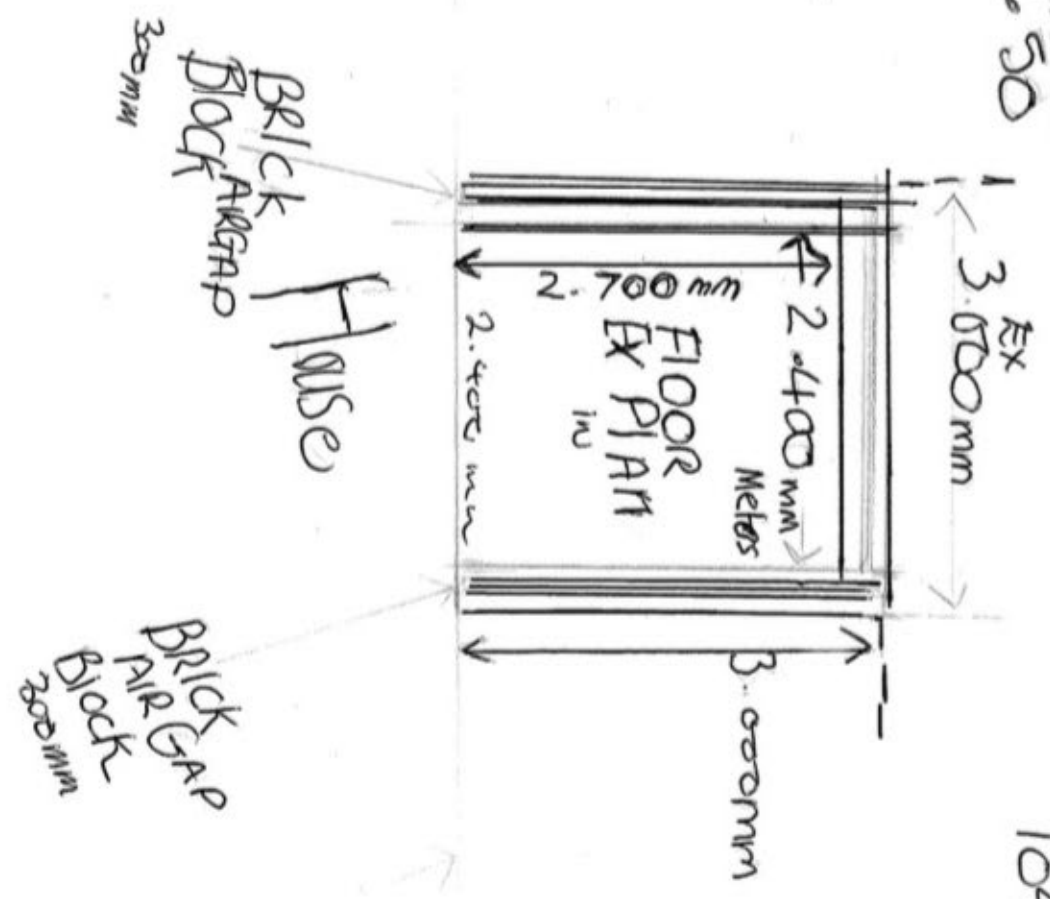

SCALE
1:50

105 SHENDRU DRIVE
WELLS
SOMERSET
BA15 2JH