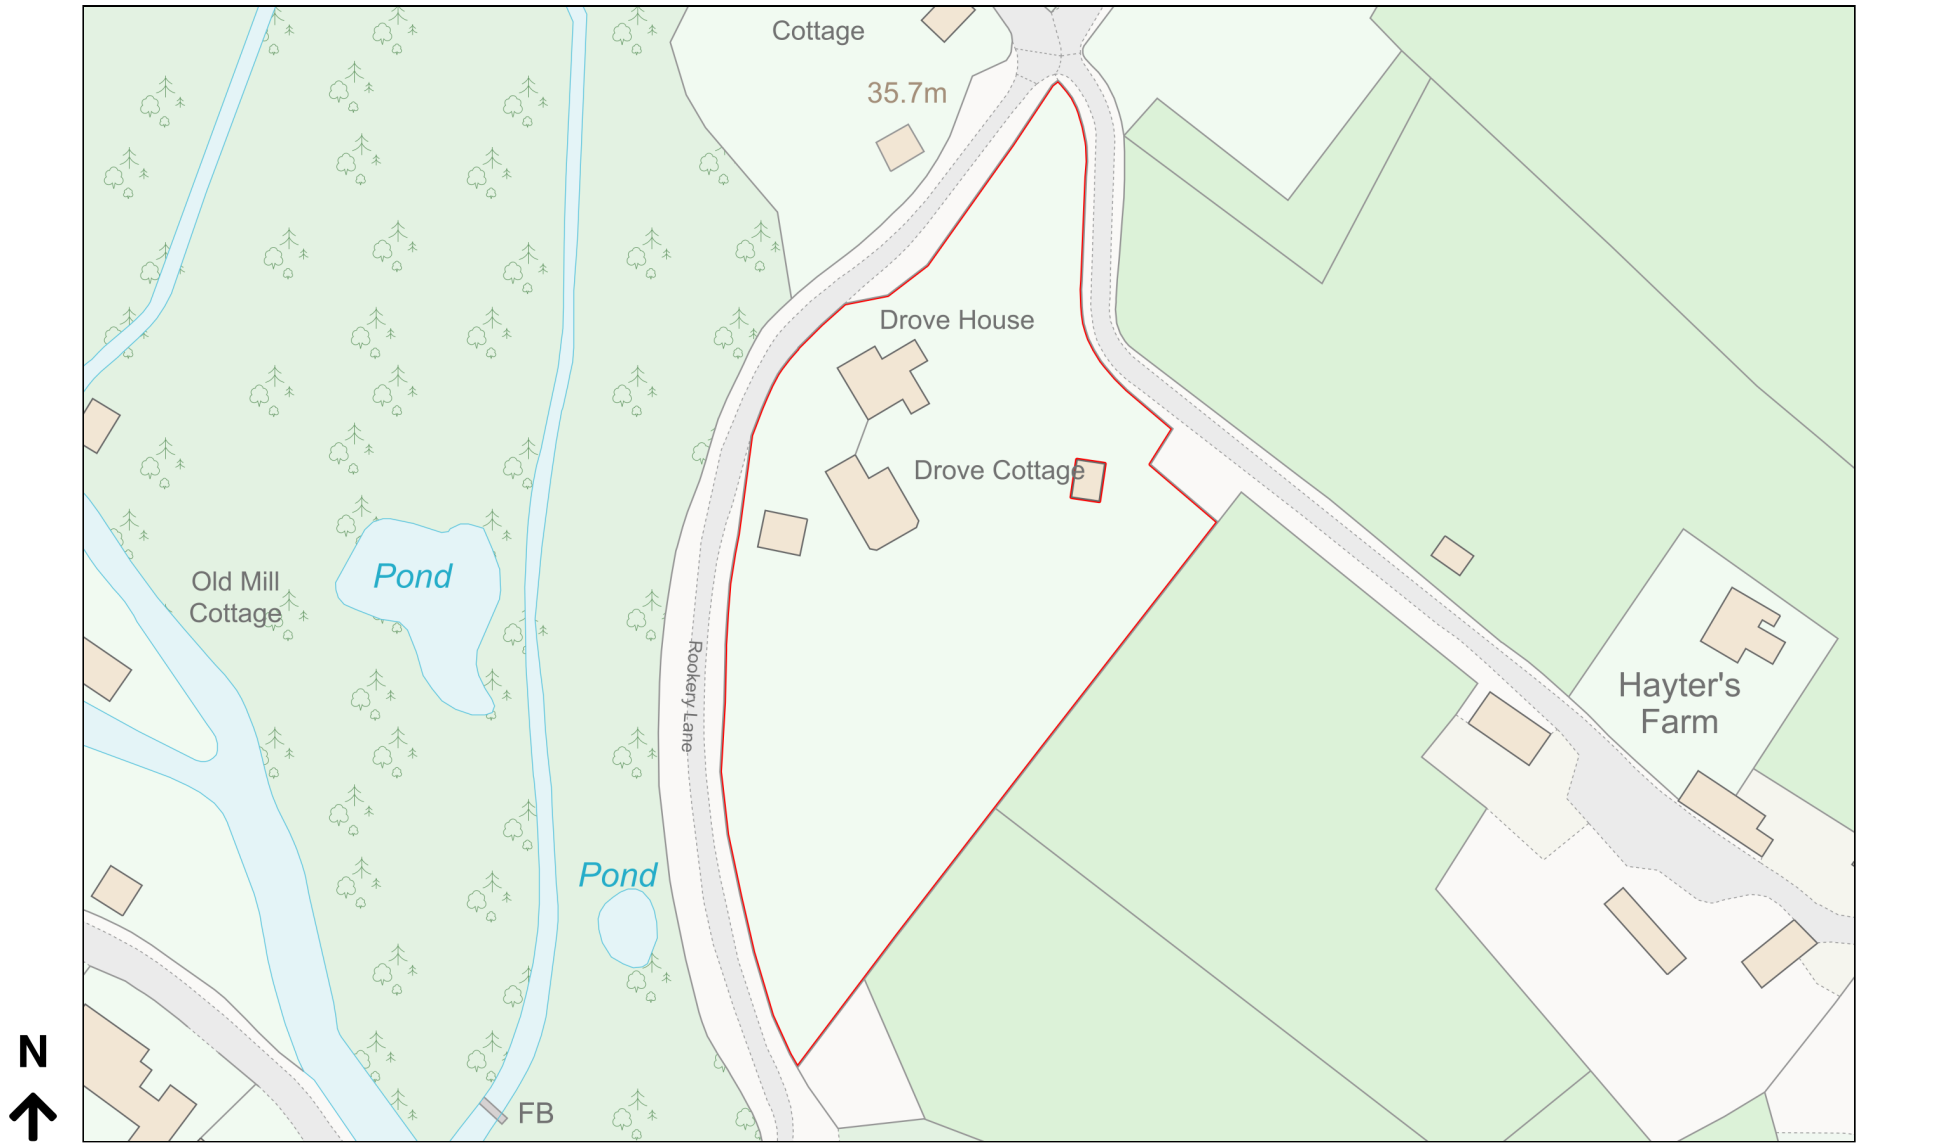

Location Plan

Site Address: Drove House, Rookery Lane, Broughton, SO20 8AZ

Date Produced: 15-Mar-2024

Scale: 1:1250 @A4

Planning Portal Reference: PP-12891041v1