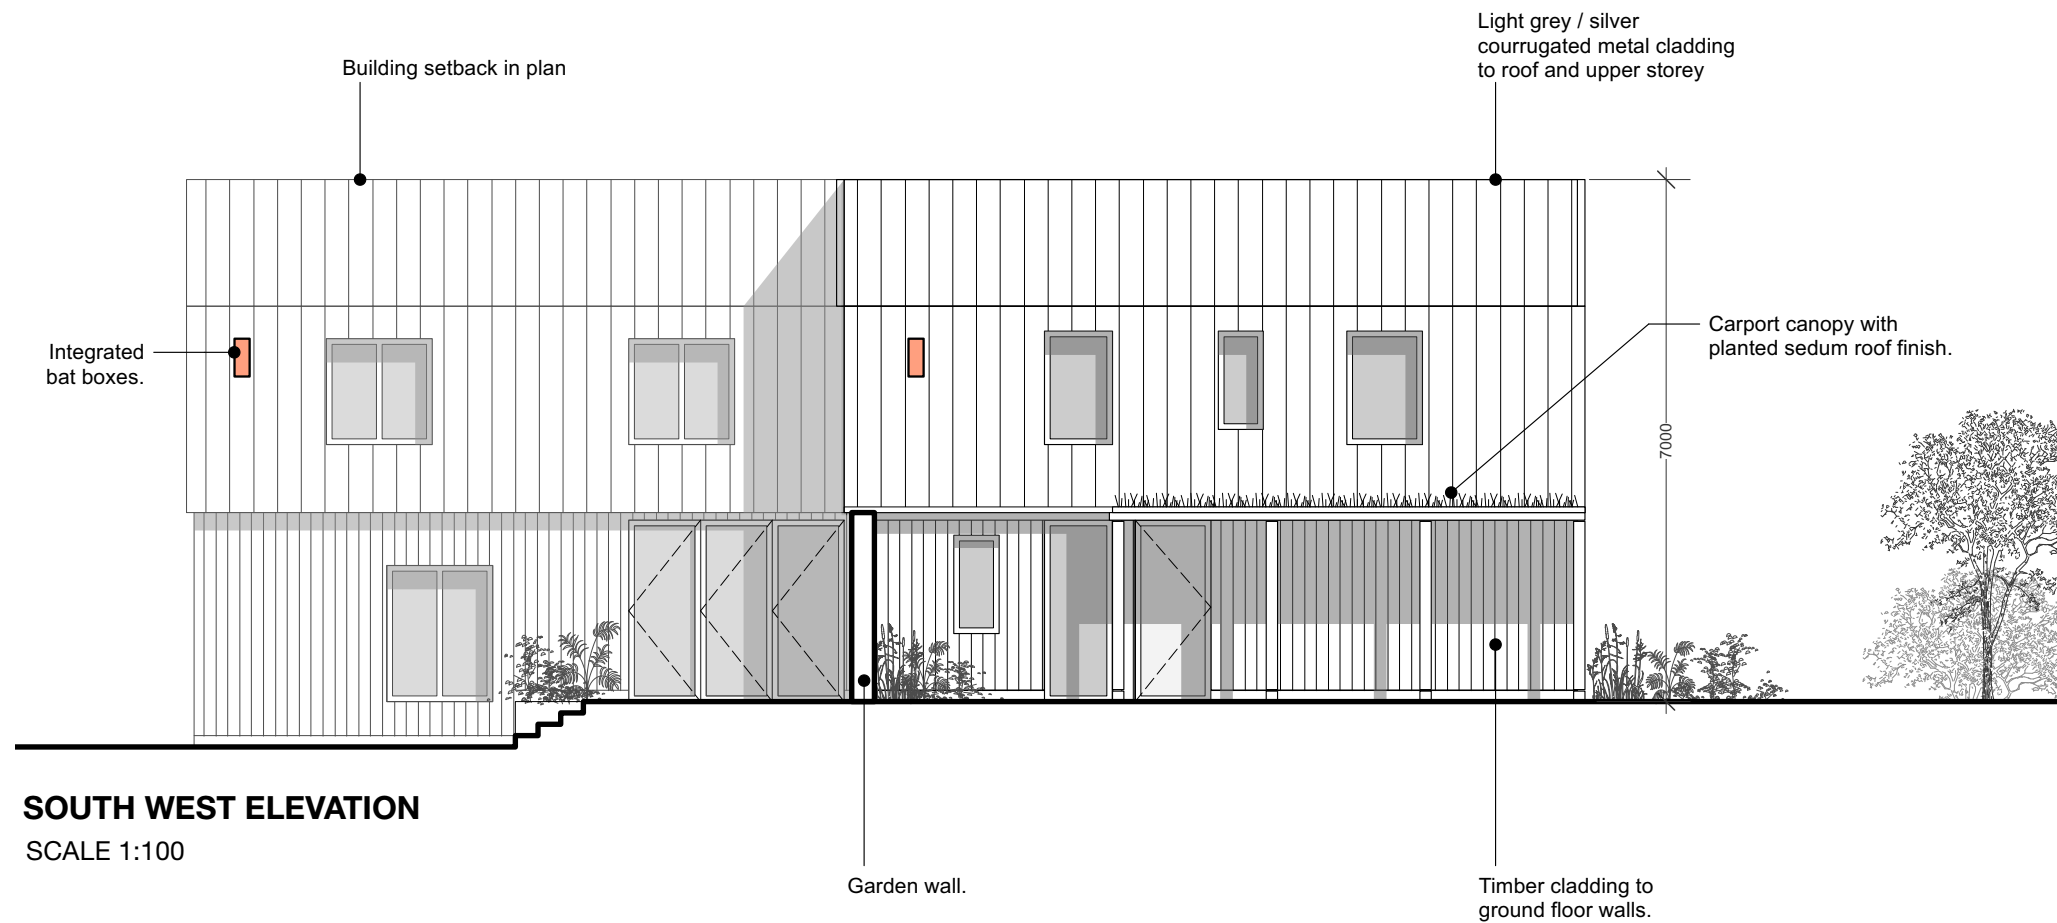

NORTH WEST ELEVATION
SCALE 1:100

SOUTH WEST ELEVATION
SCALE 1:100

SOUTH WEST ELEVATION (carport)
SCALE 1:100

This drawing is not to be used for construction purposes.

DRAWING	Proposed Building Elevations 2	DRAWING NO.	68-P-05	SCALE	1:100@A3	REV.		DATE	February 2024	JOB TITLE	Kington Lane, Thornbury, Bristol BS35 1NA
----------------	--------------------------------	--------------------	---------	--------------	----------	-------------	--	-------------	---------------	------------------	---