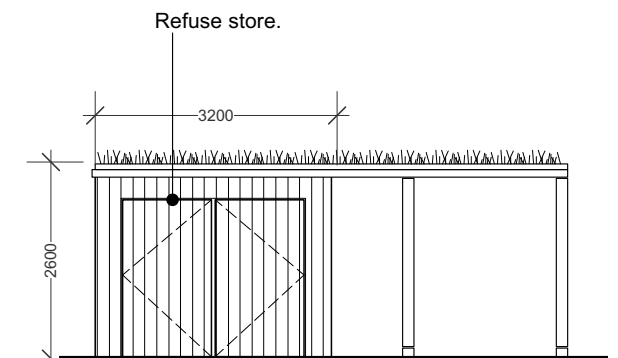

NORTH WEST ELEVATION
SCALE 1:100

SOUTH WEST ELEVATION
SCALE 1:100

SOUTH WEST ELEVATION (carport)
SCALE 1:100

This drawing is not to be used for construction purposes.

DRAWING	Proposed Building Elevations 2	DRAWING NO.	68-P-05	SCALE	1:100@A3	REV.		DATE	February 2024	JOB TITLE	Kington Lane, Thornbury, Bristol BS35 1NA
----------------	--------------------------------	--------------------	---------	--------------	----------	-------------	--	-------------	---------------	------------------	---