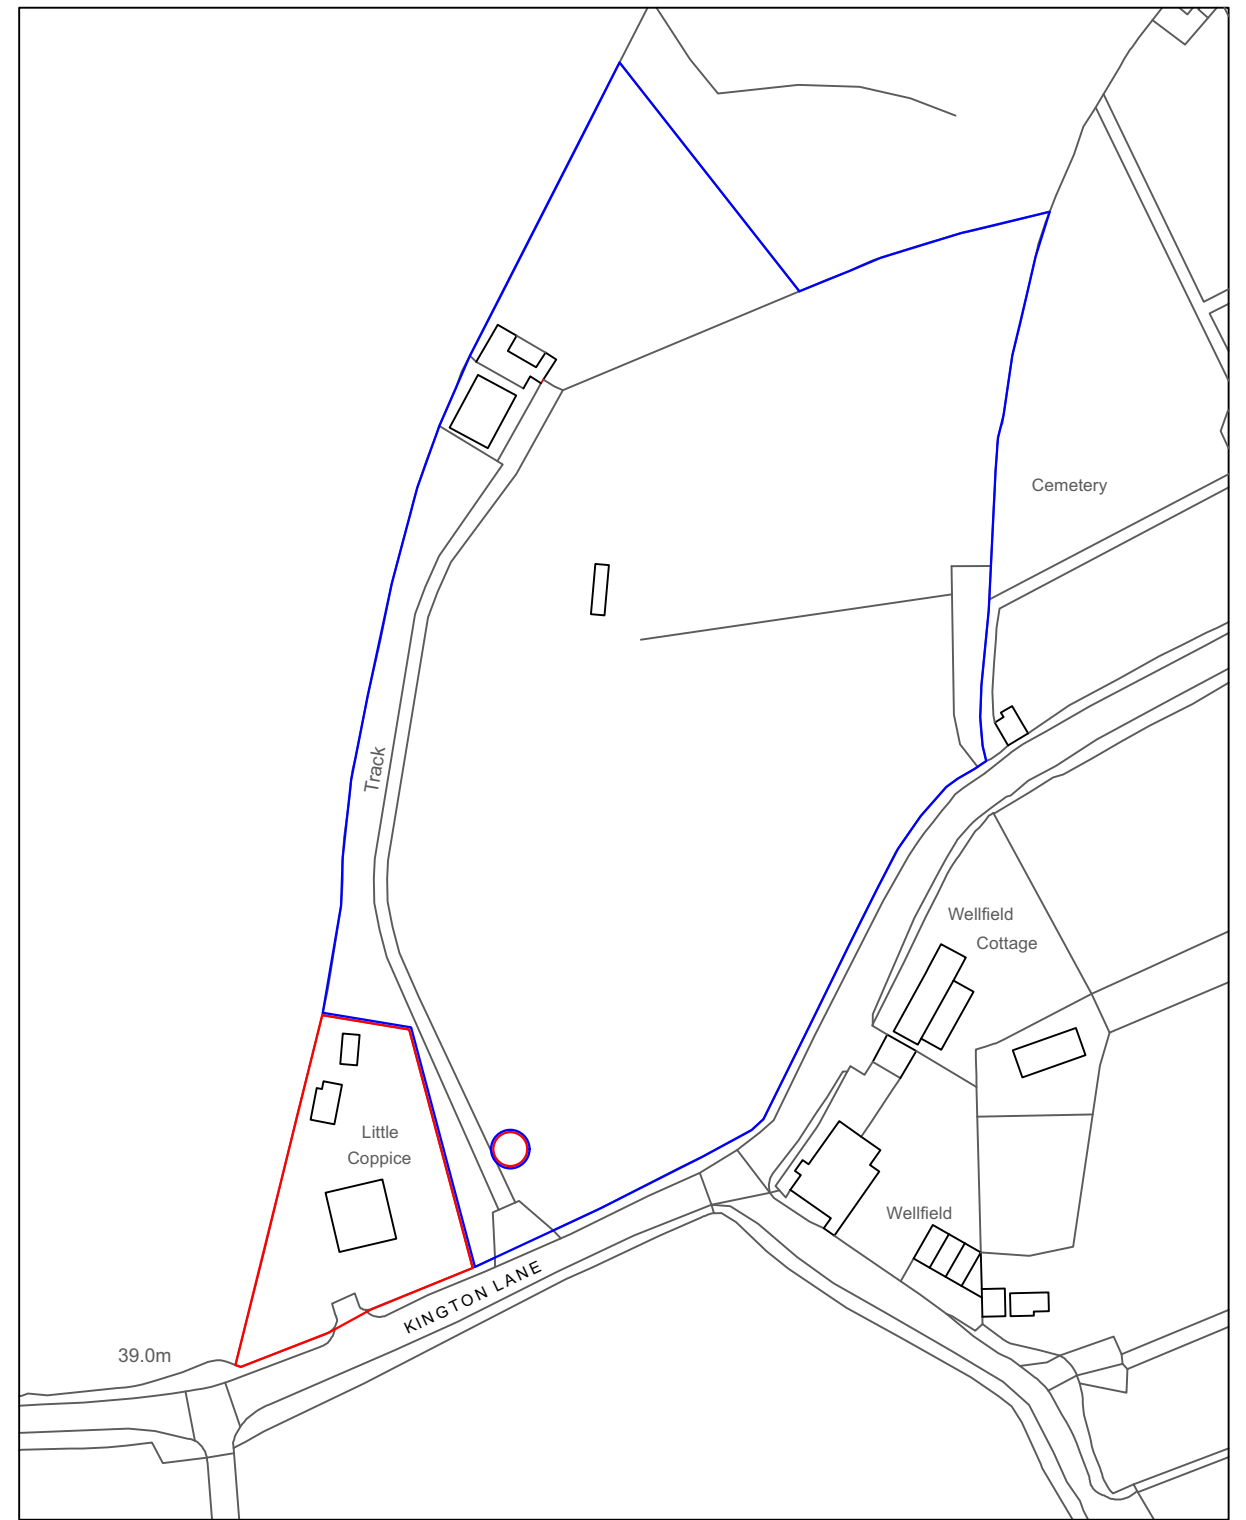

SITE BLOCK PLAN
SCALE 1:250

©Crown Copyright and database rights 2023 OS Licence no. AC0000849896

SITE LOCATION PLAN
SCALE 1:1250