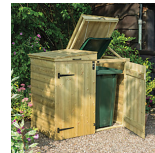

Similar Products

[Rowlinson Timber Wheelie Bin Store - 5 X 3 Ft](#)

£190.00

★★★★★