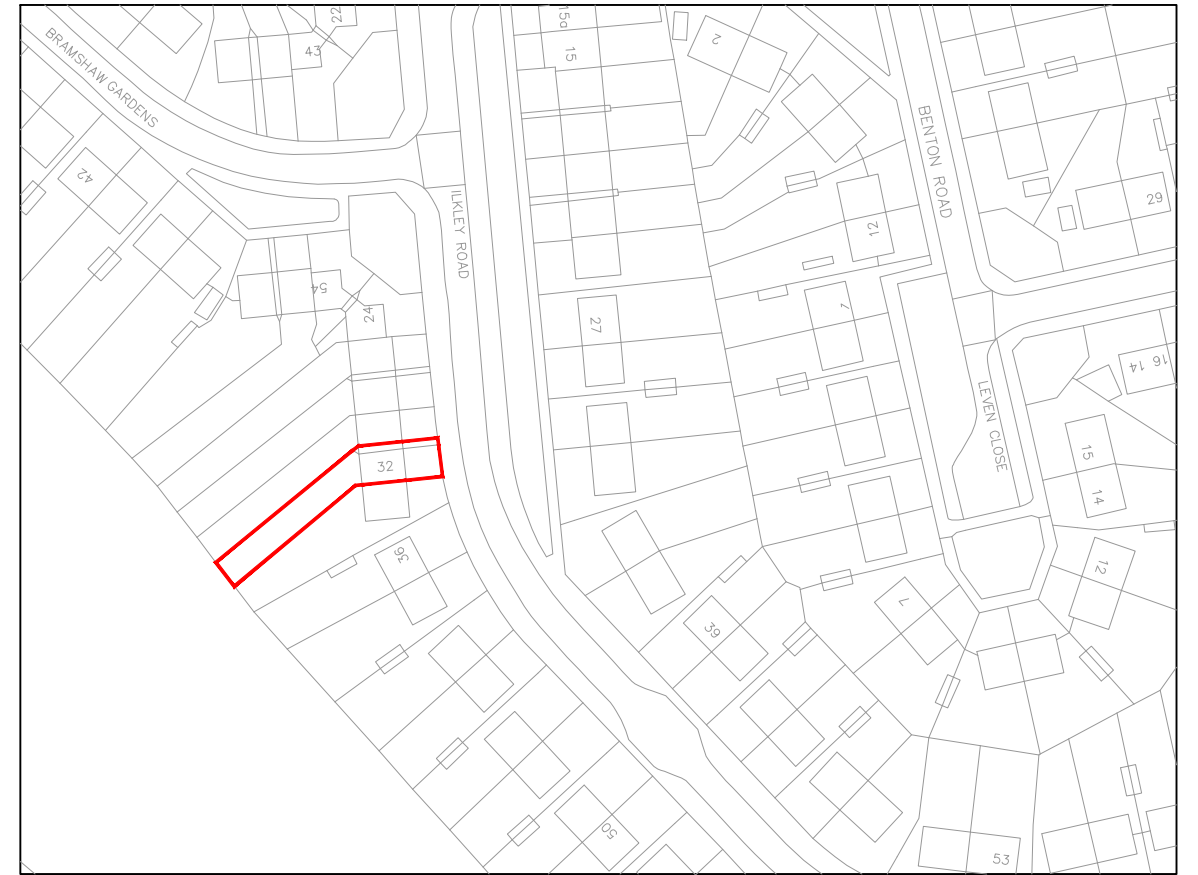

SITE BLOCK PLAN

LOCATION MAP

CLIENT 	SITE 32 Ilkley Road, WATFORD, WD19 6XJ	Date: 06.03.2024	
DRAWING NO: 2023156.PA109	DRAWING TITLE OS MAP, LOCATION MAP	Scale @ A3: AS SHOWN	
		Revision: P02	