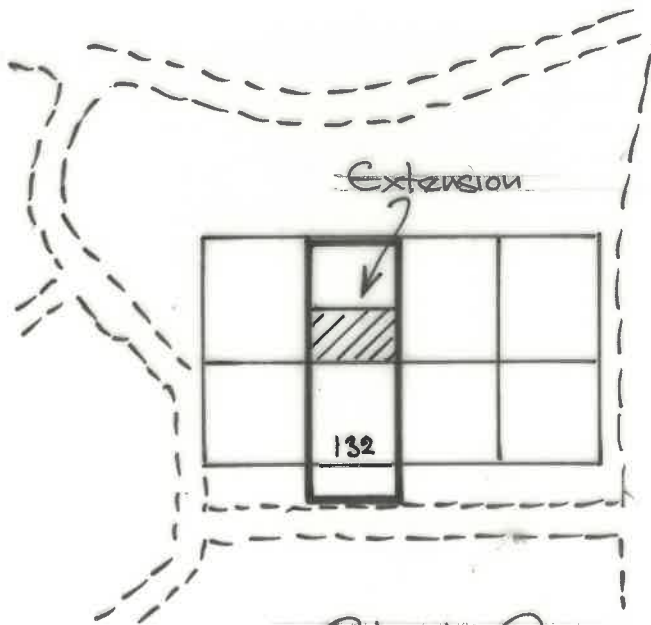

Licence N° 10047474

Location Plan

Block Plan

Site Plans

SITE: 132 Jameston • Bracknell • Berks • RG12 7ZA

PROPERTY SERVICES

Architectural Designers
& Surveyors
Newbury (01635) 864956

DRAWN: AMF.

SCALE: -

DATE: Feb 24

DRAWING No.

24/208/10