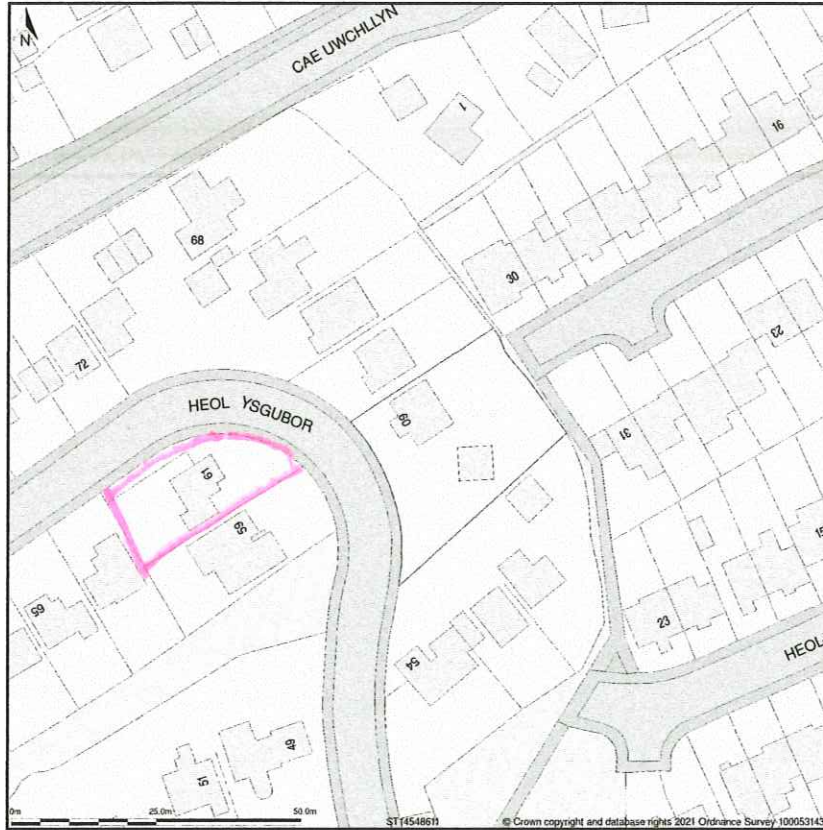

60. Heol Ysgubor, Caerphilly, Caerphilly County Borough, CF83 1SR

Site Plan shows area bounded by: 314479.16, 186046.16 314620.59, 186187.59 (at a scale of 1:1250), OSGridRef: ST14548611. The representation of a road, track or path is no evidence of a right of way. The representation of features as lines is no evidence of a property boundary.

Produced on 16th Feb 2021 from the Ordnance Survey National Geographic Database and incorporating surveyed revision available at this date. Reproduction in whole or part is prohibited without the prior permission of Ordnance Survey. © Crown copyright 2021. Supplied by [www.buyaplan.co.uk](http://www.buyaplan.co.uk) a licensed Ordnance Survey partner (100053143). Unique plan reference: #00600683-7C33DB

RECEIVED AT  
PENALLTA HOUSE  
08 MAR 2024

Handwritten symbols resembling a stylized 'A' and 'H' or similar characters.

LOCATION PLAN 1:1250.

RECEIVED AT  
PENALLTA HOUSE  
08 MAR 2024