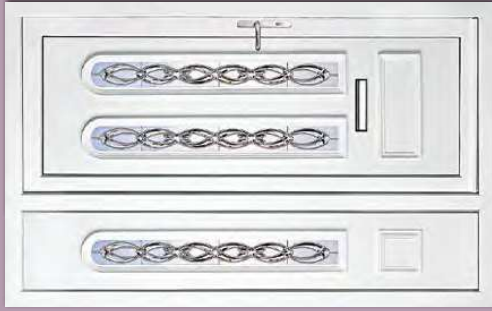

Canterbury One Crystal Carina Rose
Colour White
Frame White

Crystal Collection

The Crystal Collection stylishly combines clear and coloured crystal designs with deep cut, clear resin bevels, set against a backdrop of intricate backing textures some with a splash of dynamic colour.

Madrid One Crystal Tucana with Madrid One Crystal Tucana Side Panel
Colour White
Frame White