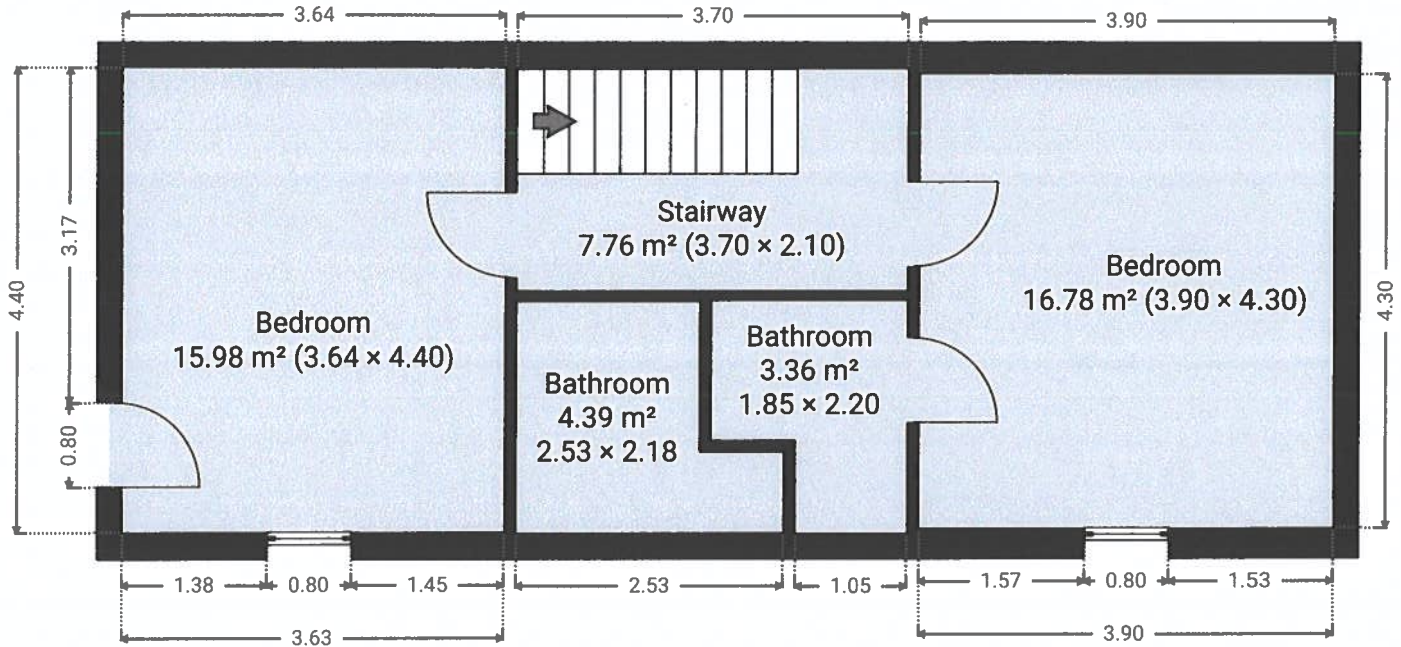

# Pink House

1-5 Quay St, IV51 Portree, Scotland, United Kingdom  
TOTAL AREA: 93.26 m<sup>2</sup> · LIVING AREA: 93.26 m<sup>2</sup> · FLOORS: 2 · ROOMS: 10

03 OCT 2023

## ▼ 1st Floor

TOTAL AREA: 48.25 m<sup>2</sup> · LIVING AREA: 48.25 m<sup>2</sup> · ROOMS: 5

## ▼ 2nd Floor

TOTAL AREA: 45.01 m<sup>2</sup> · LIVING AREA: 45.01 m<sup>2</sup> · ROOMS: 5