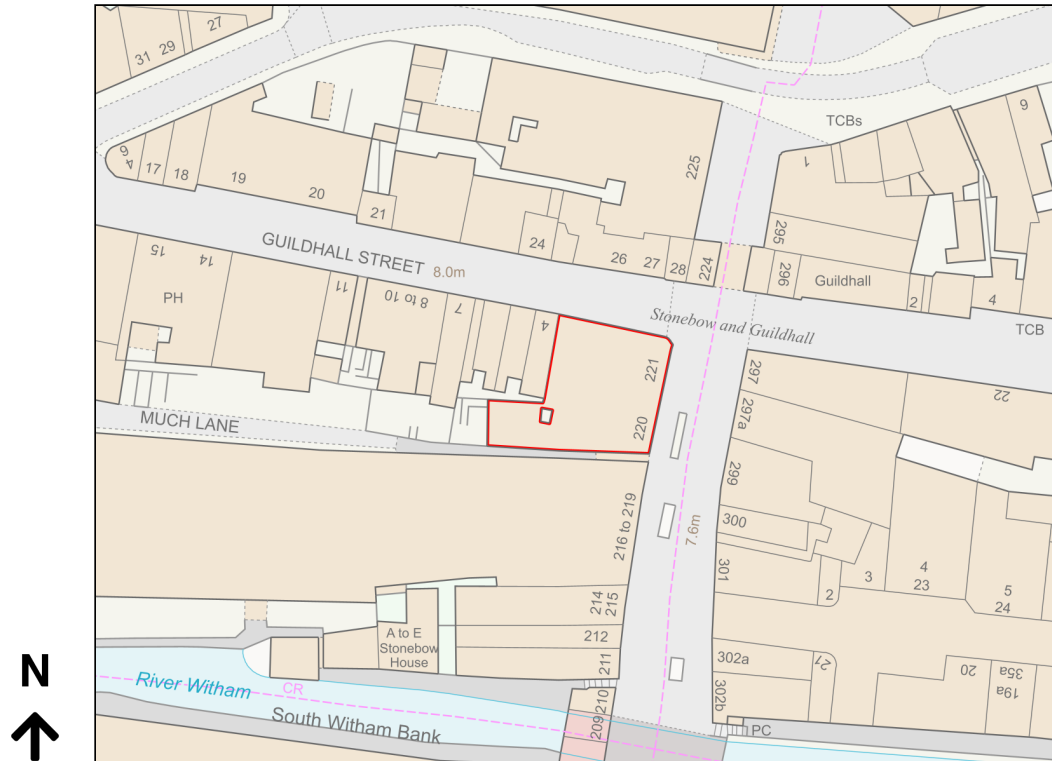

Location Plan

Site Address: 220-221 High Street, Lincoln, LN1 1TS

Date Produced: 14-Mar-2024

Scale: 1:1250 @A4

Planning Portal Reference: PP-12759706v1