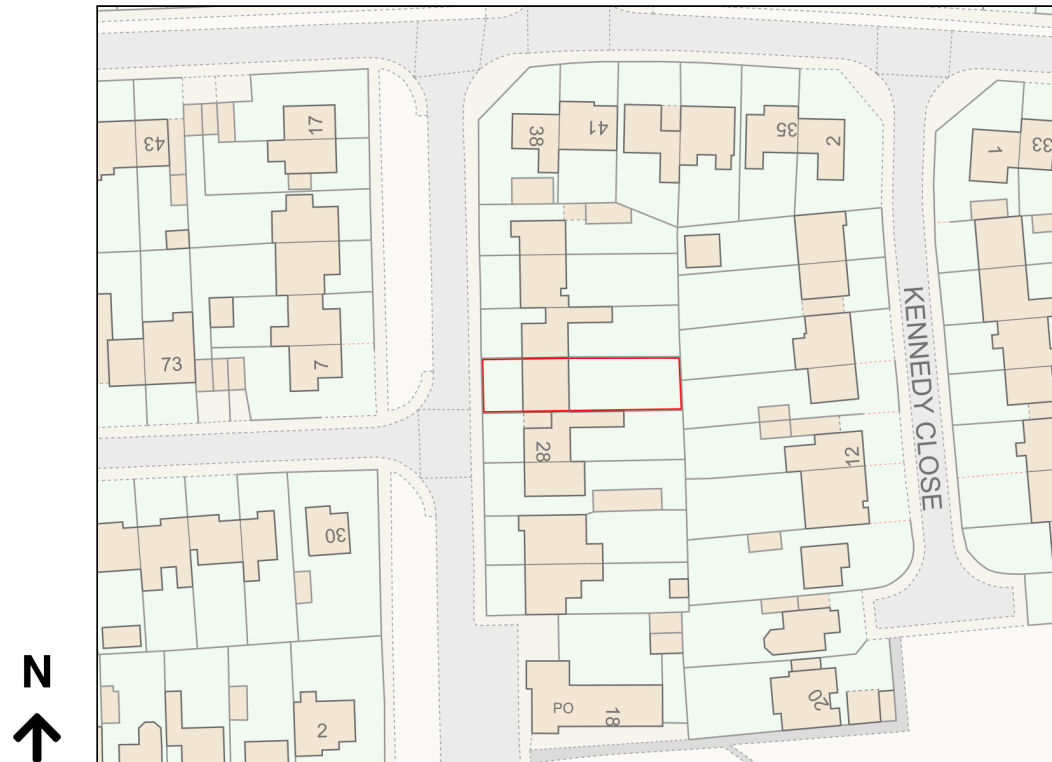

# Location Plan

Site Address: 30, Churchill Road, Oakham, LE15 6LH

Date Produced: 04-Mar-2024

Scale: 1:1250 @A4

Planning Portal Reference: PP-12848460v3