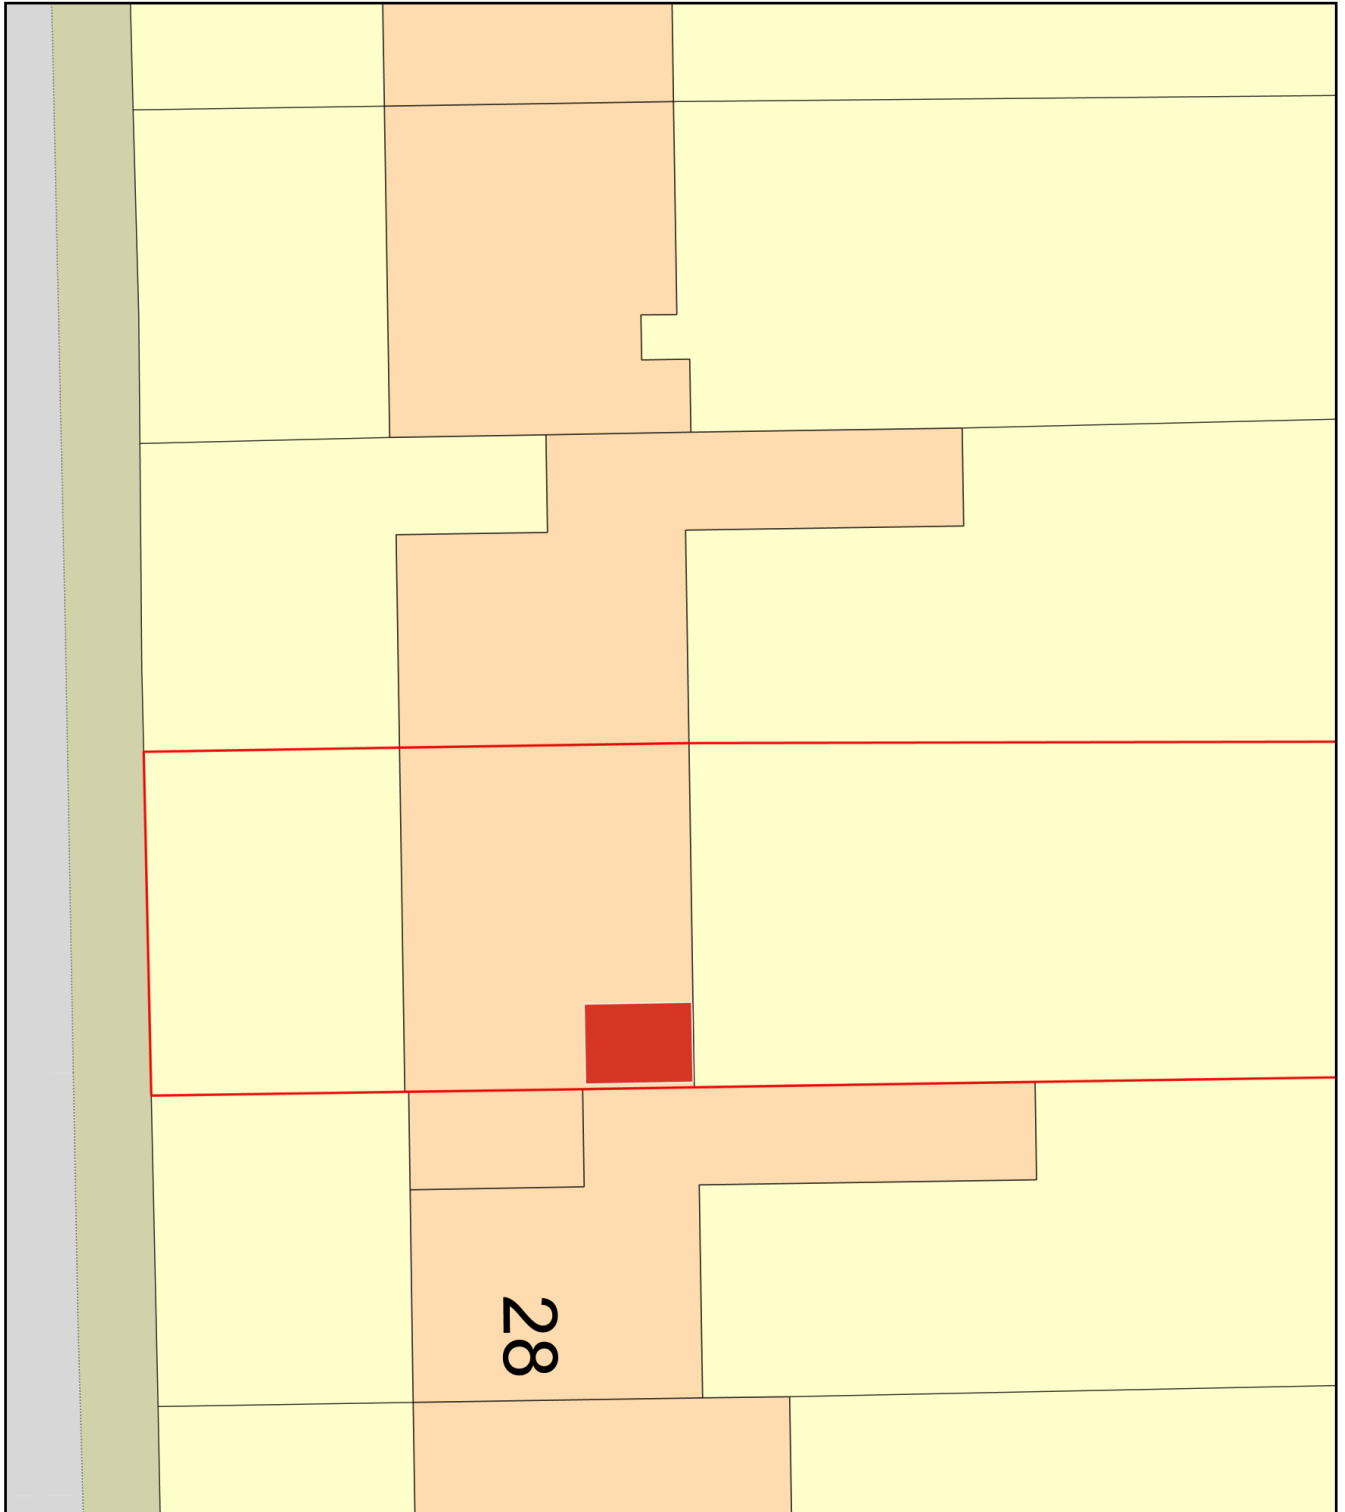

30 Churchill Road

Plan Produced for: Miah Quirke

Date Produced: 04 Mar 2024

Plan Reference Number: TQRQM24064173644010

Scale: 1:200 @ A4