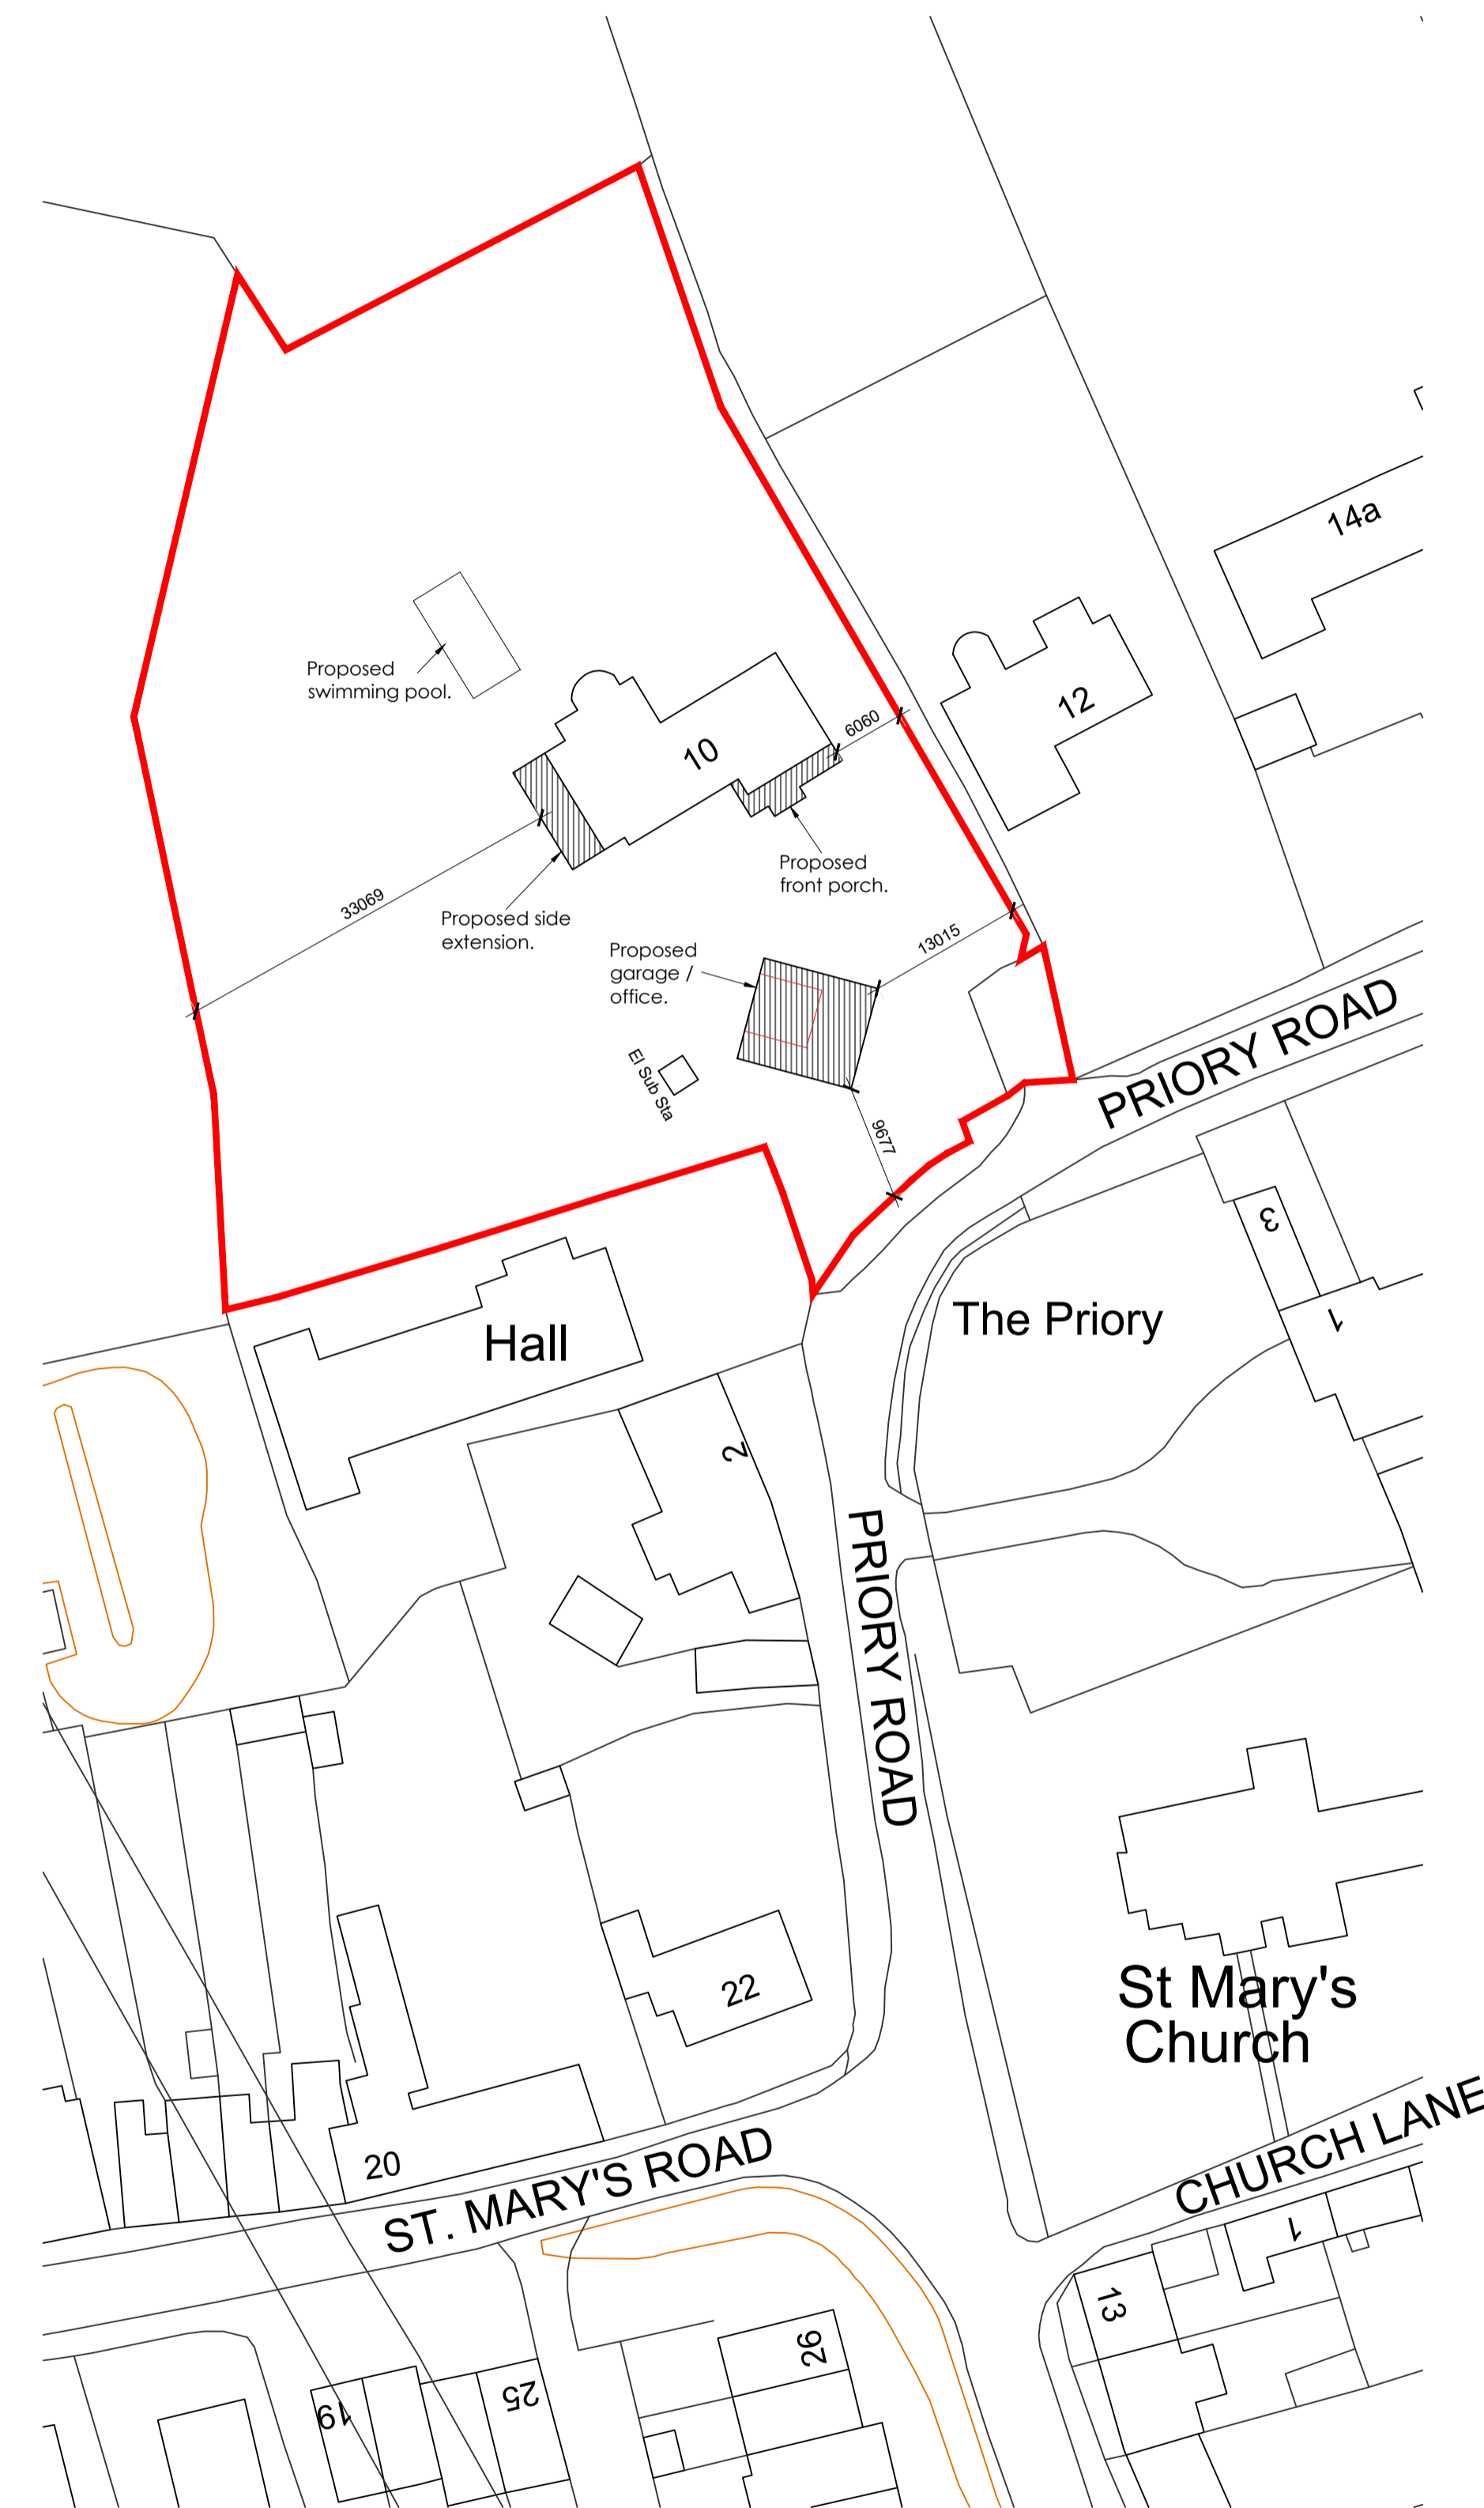

Ordnance Survey, (c) Crown Copyright 2023. All rights reserved. Licence number 100022432

Proposed Block Plan
Scale 1:500