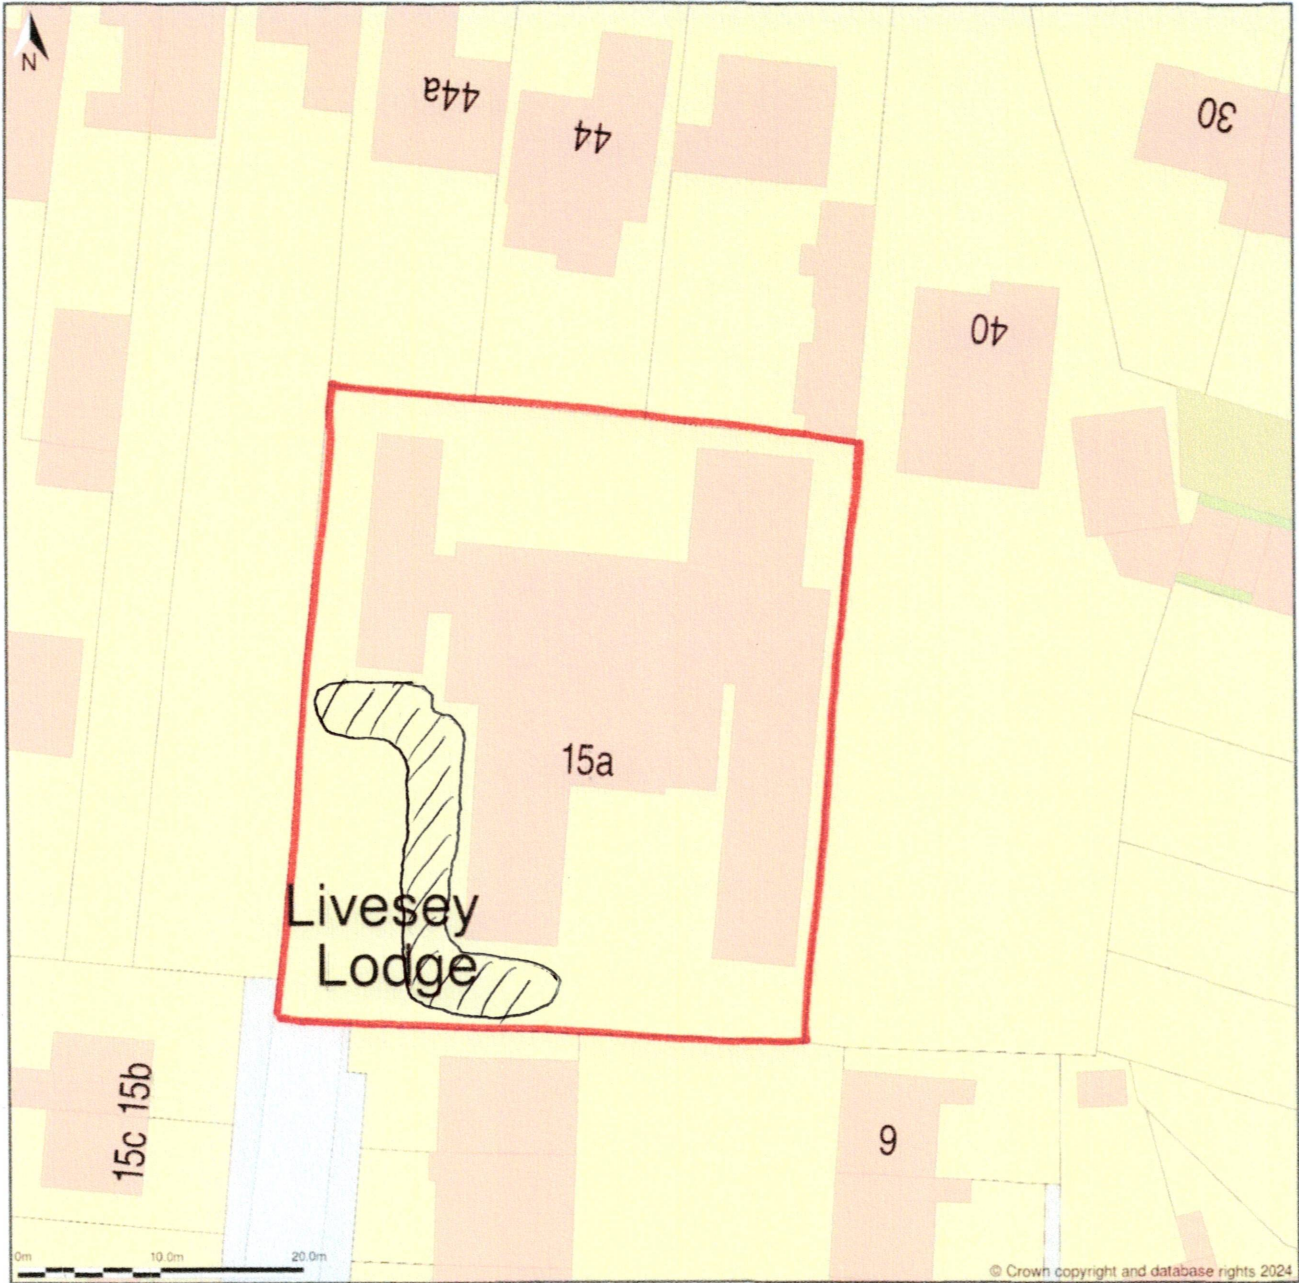

Livesey Lodge Care Home, 15a, Livesey Drive, Sapcote, Leicestershire, LE9 4LP

Site Plan (also called a Block Plan) shows area bounded by: 448449.96, 293436.91 448539.96, 293526.91 (at a scale of 1:500), OSGridRef: SP48499348. The representation of a road, track or path is no evidence of a right of way. The representation of features as lines is no evidence of a property boundary.

Produced on 6th Feb 2024 from the Ordnance Survey National Geographic Database and incorporating surveyed revision available at this date. Reproduction in whole or part is prohibited without the prior permission of Ordnance Survey. © Crown copyright 2024. Supplied by www.buyaplan.co.uk a licensed Ordnance Survey partner (100053143). Unique plan reference: #00876758-AA7D4B.

 EXISTING CAR PARKING
AREAS.