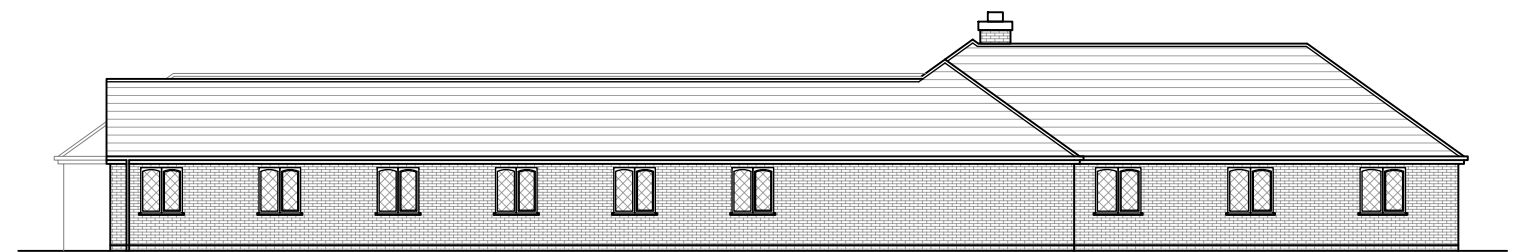

REAR

SIDE

FRONT

SIDE

Livesey Lodge, 15a Livesey Drive,  
Sapcote LE9 4LP

SCALE: 1:200 @ A3