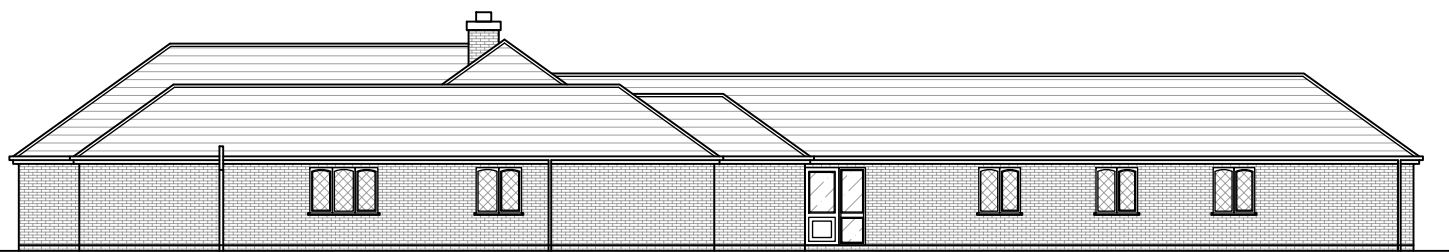

REAR

SIDE

FRONT

SIDE

Livesey Lodge, 15a Livesey Drive,  
Sapcote LE9 4LP

SCALE: 1:200 @ A3