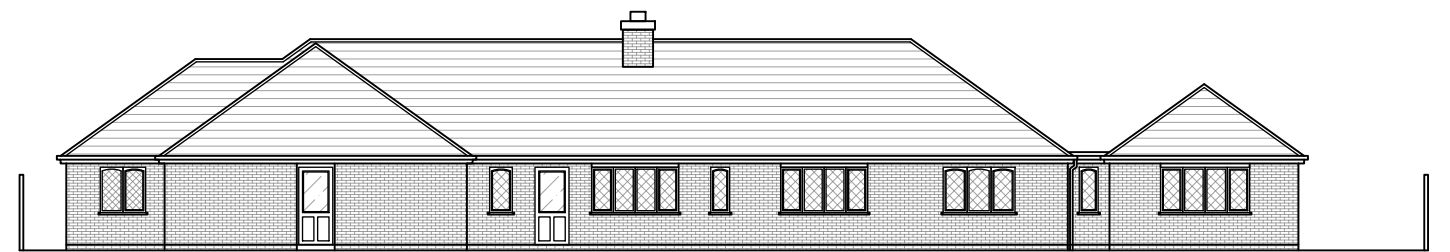

REAR

SIDE

FRONT

SIDE

Livesey Lodge, 15a Livesey Drive,  
Sapcote LE9 4LP

SCALE: 1:200 @ A3