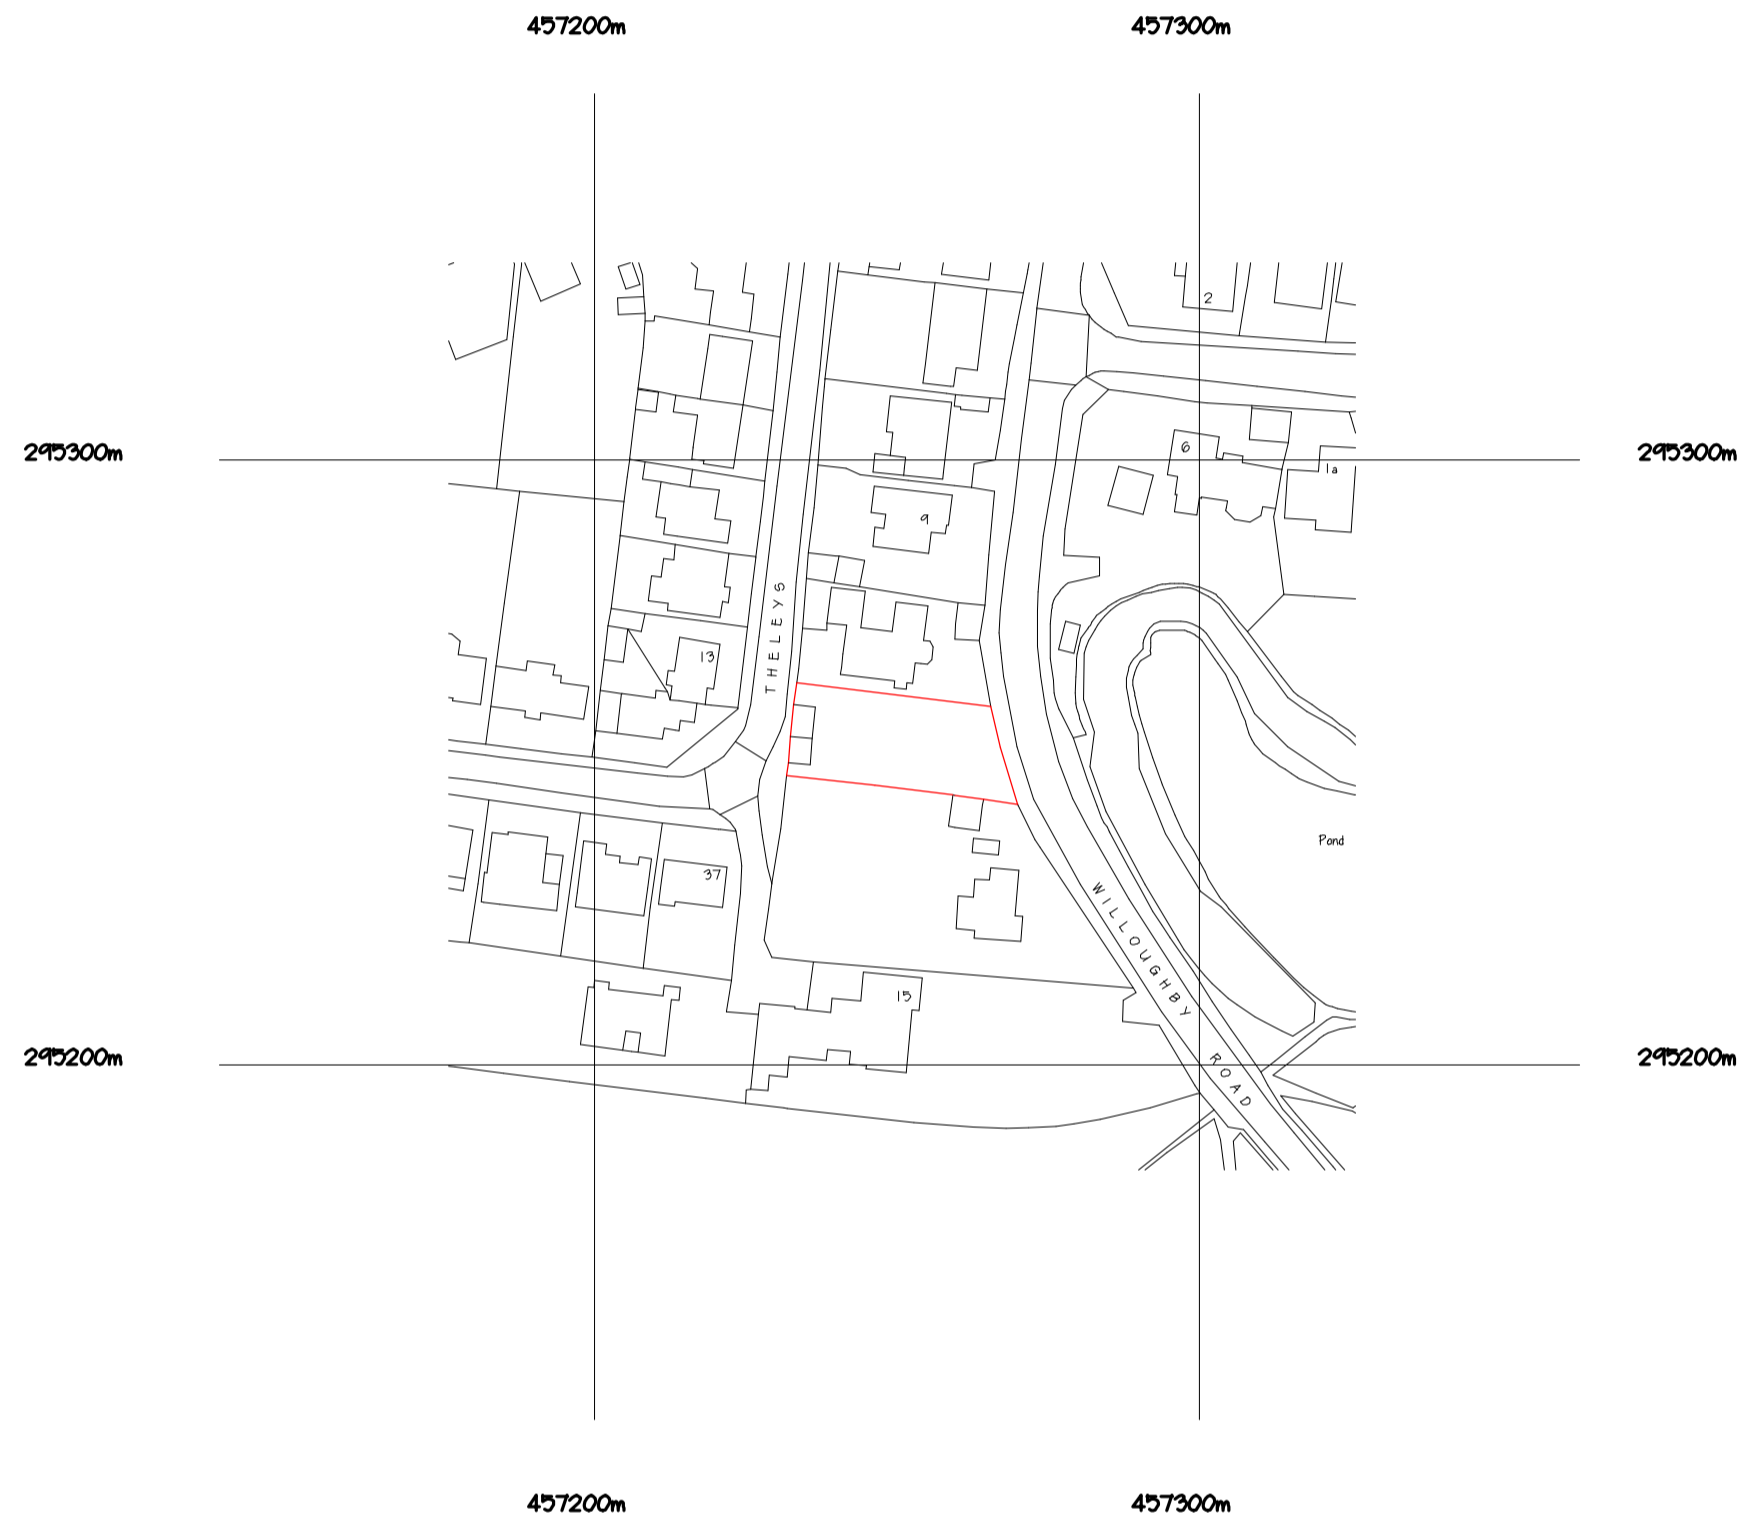

REVISIONS

Rev	Description	Date	By

NOTES

BLOCK PLAN Scale 1:500

Crown Copyright and database rights 2021 OS Licence no. 100041041

LOCATION PLAN Scale 1:1250

Job:
Proposed Dwelling
The Leys,
Countershorpe,
Leics.

Title:
Location Plan

Scale: 1:1250/500	Dwg No: 3274/3	Date: Feb 24	Rev:
----------------------	-------------------	-----------------	------