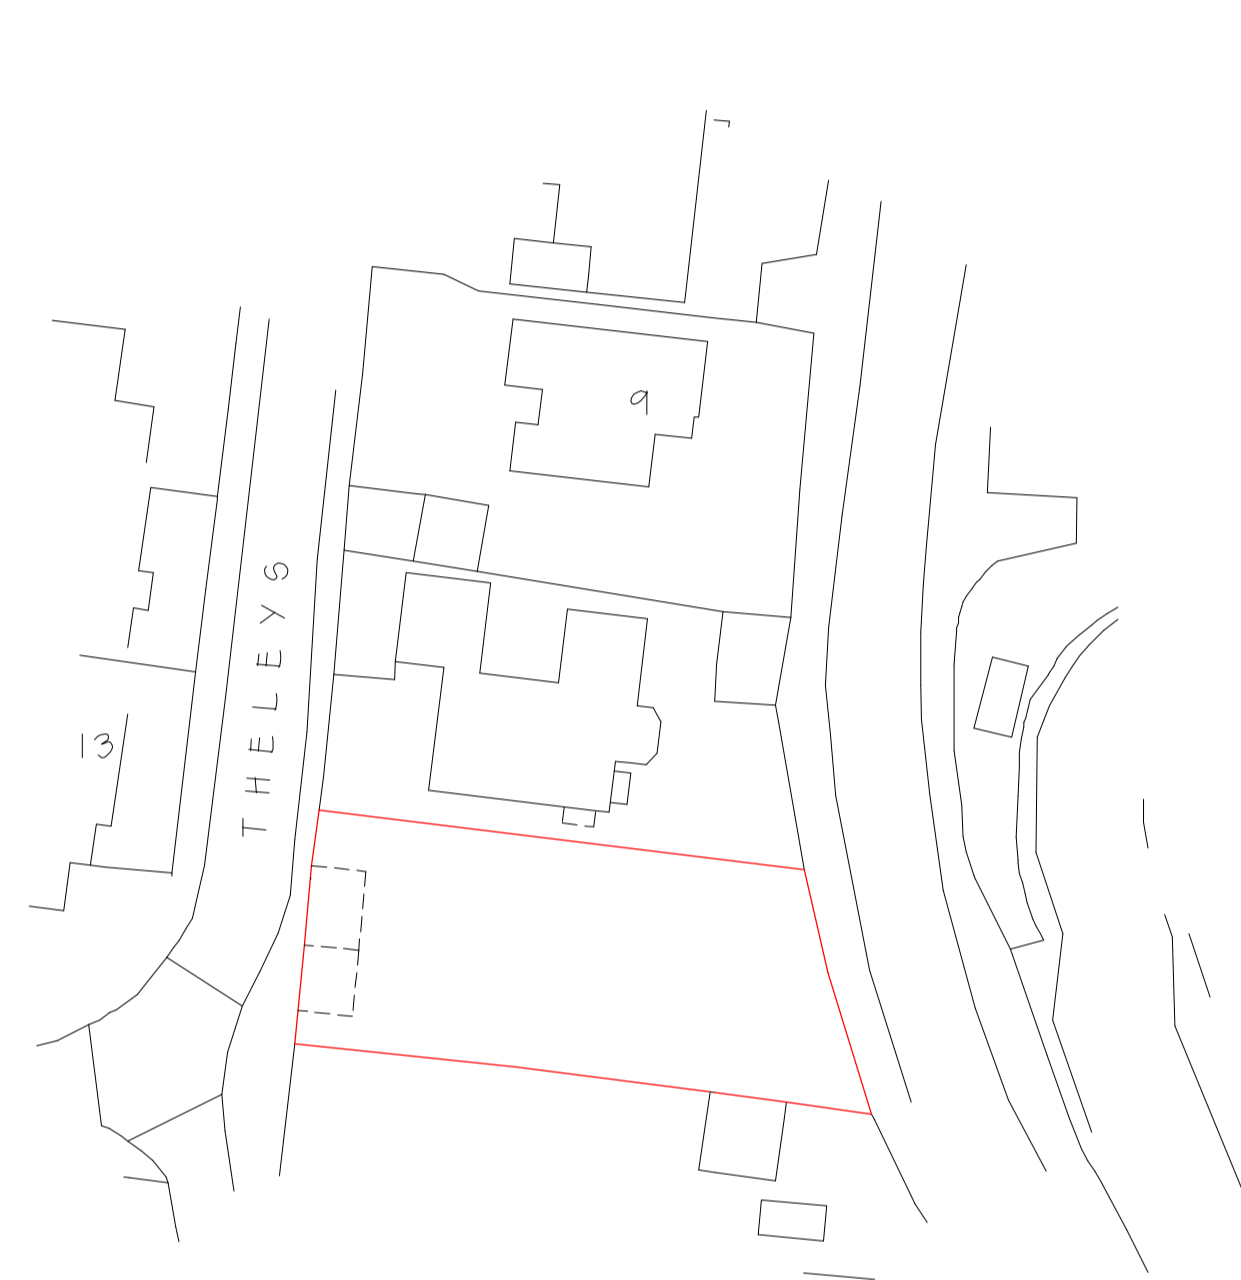

REVISIONS

Rev	Description	Date	By

NOTES

BLOCK PLAN Scale 1:500

Crown Copyright and database rights 2021 OS Licence no. 100041041

LOCATION PLAN Scale 1:1250

Job:
Proposed Dwelling
The Leys,
Countershorpe,
Leics.

Title:
Location Plan

Scale: 1:1250/500	Dwg No: 3274/3	Date: Feb 24	Rev:
----------------------	-------------------	-----------------	------