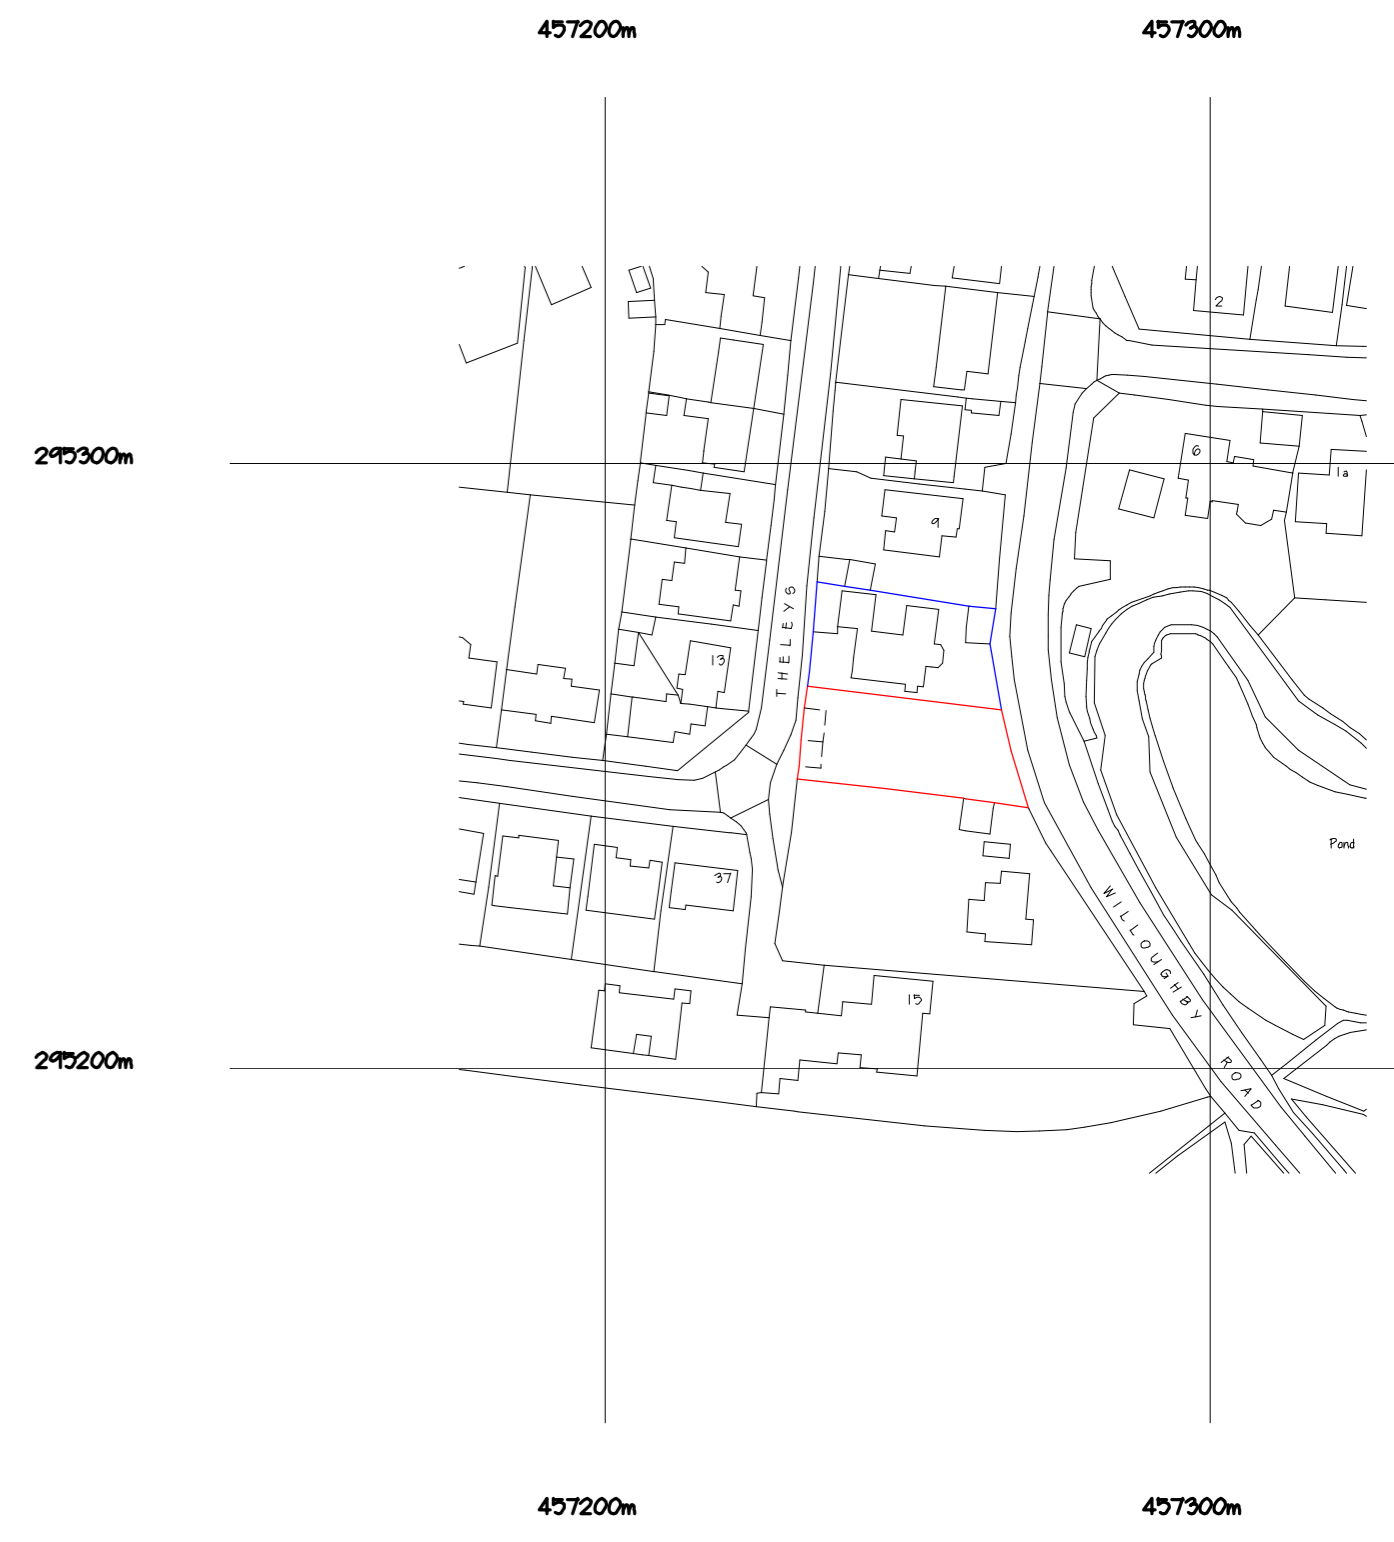

BLOCK PLAN Scale 1:500

Crown Copyright and database rights 2021 OS Licence no. 100041041

LOCATION PLAN Scale 1:1250