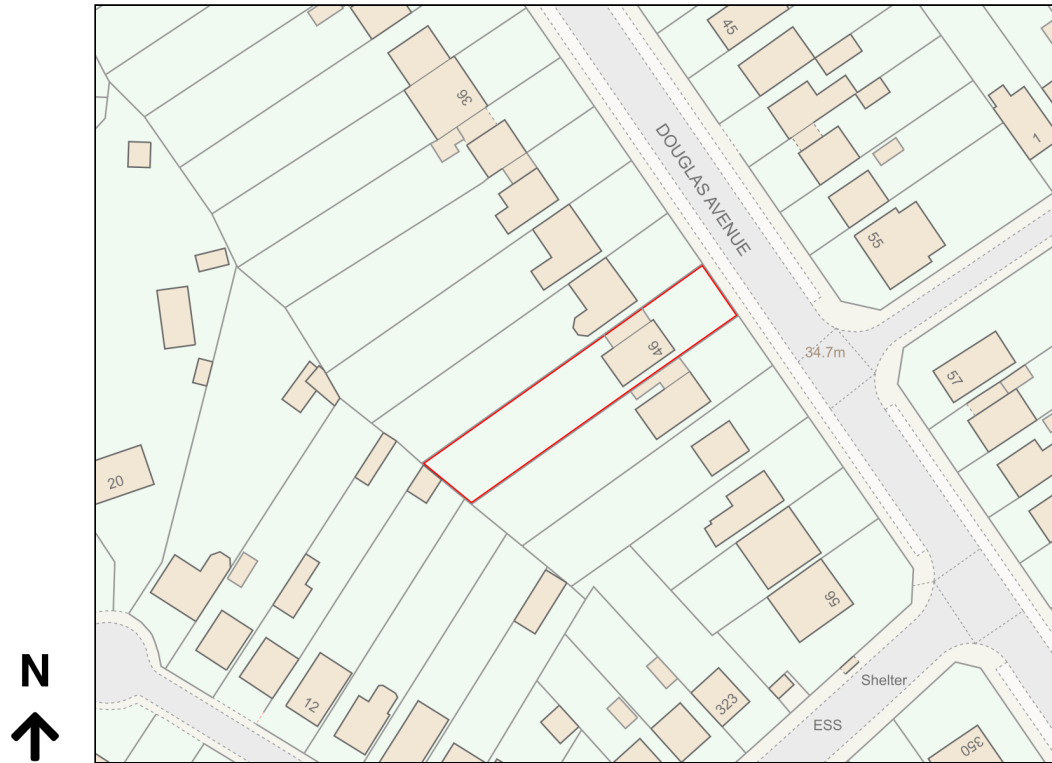

Location Plan

Site Address: 46, Douglas Avenue, Carlton, NG4 1AJ

Date Produced: 02-May-2023

Scale: 1:1250 @A4

Planning Portal Reference: PP-1199957v1