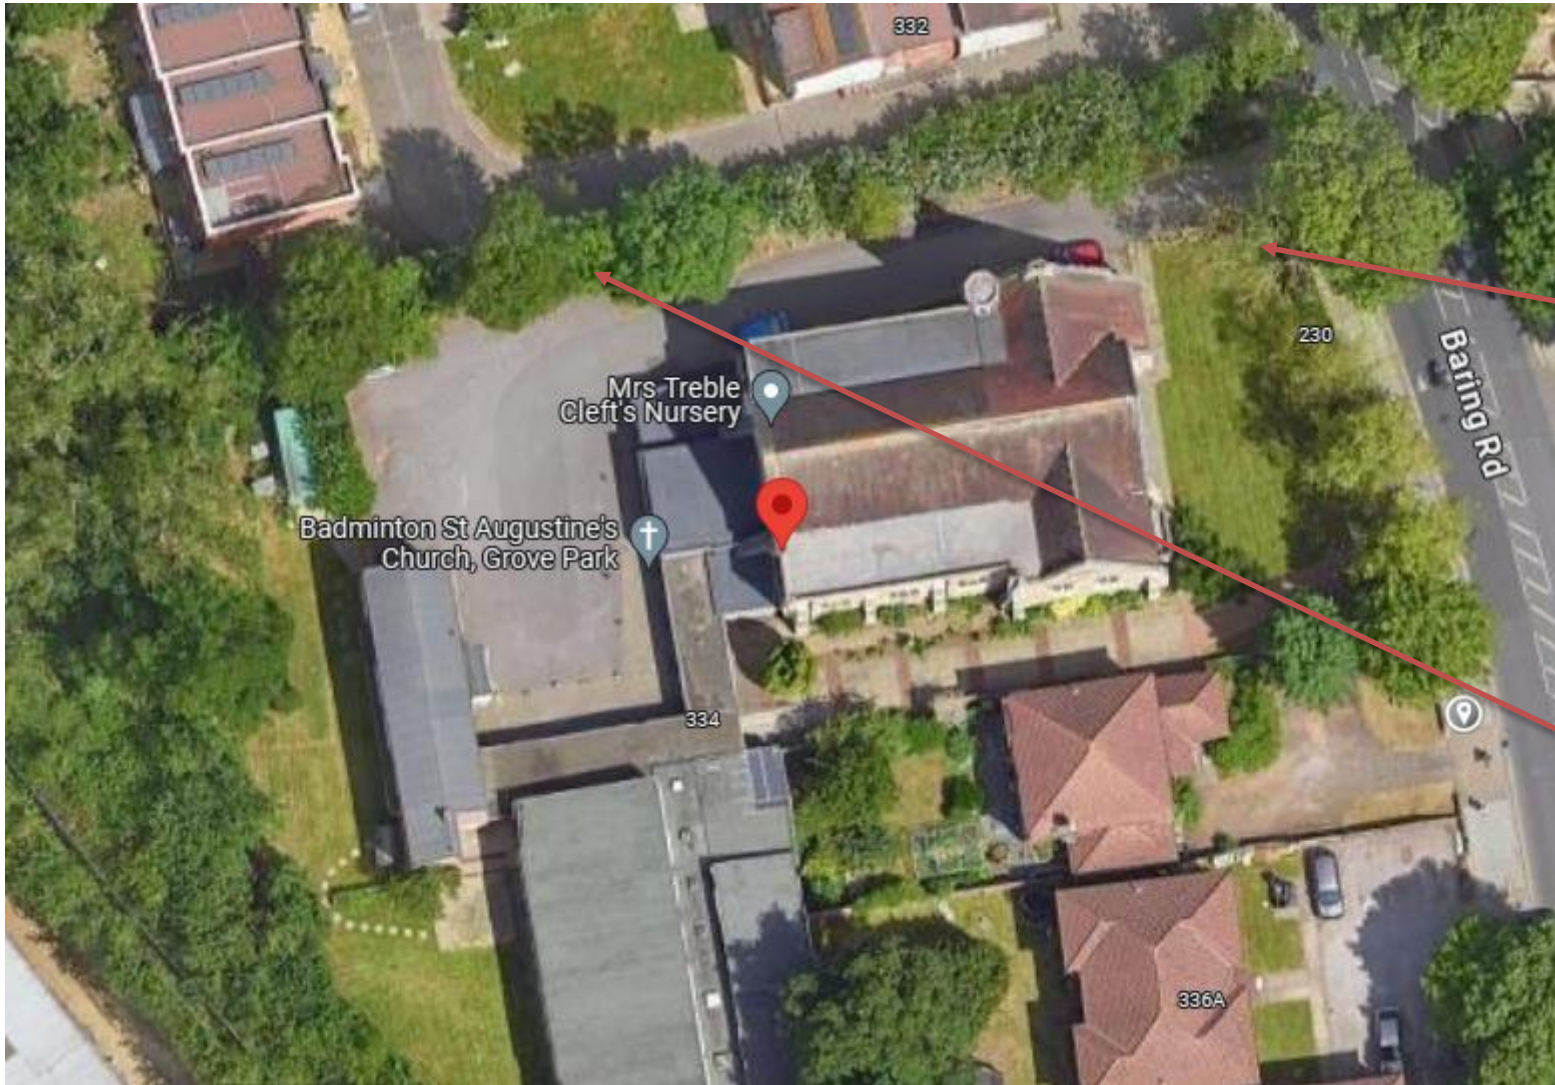

**Sketch Plan**  
**St Augustine Church, 336 Baring Road, Grove Park, SE12 0DX**

**Sketch Plan**  
**St Augustine Church, 336 Baring Road, Grove Park, SE12 0DX**

**Statement of work:**

**T2 Dead Sycamore** - The tree is dangerous and is now shedding limbs causing a significant health and safety risk to the public. Along the front boundary: To carefully section fell as close to ground level as possible. T4 on the TPO map.

**T3 Dead Sycamore** - Risk of falling onto neighbouring driveway: To carefully section fell as close to ground level as possible. Please see annotated photo. T6 on the TPO map.