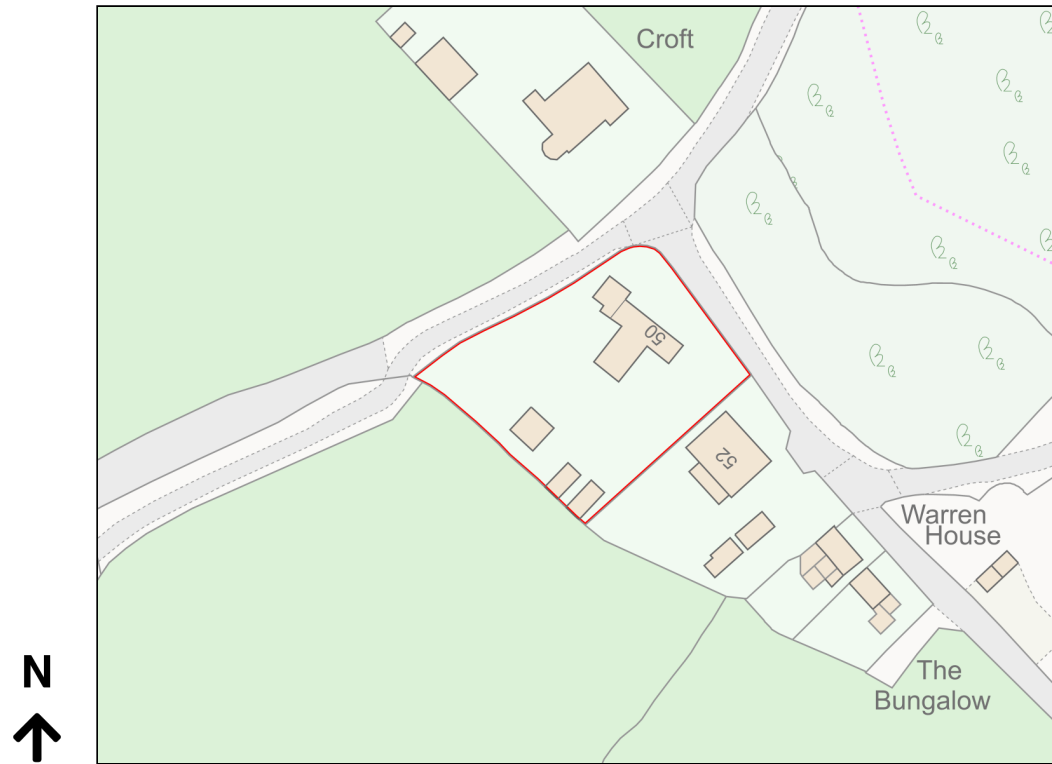

Location Plan

Site Address: Molineux, Batesway, Upper Longdon, Rugeley, WS15 1PX

Date Produced: 09-Mar-2024

Scale: 1:1250 @A4

Planning Portal Reference: PP-12695323v1