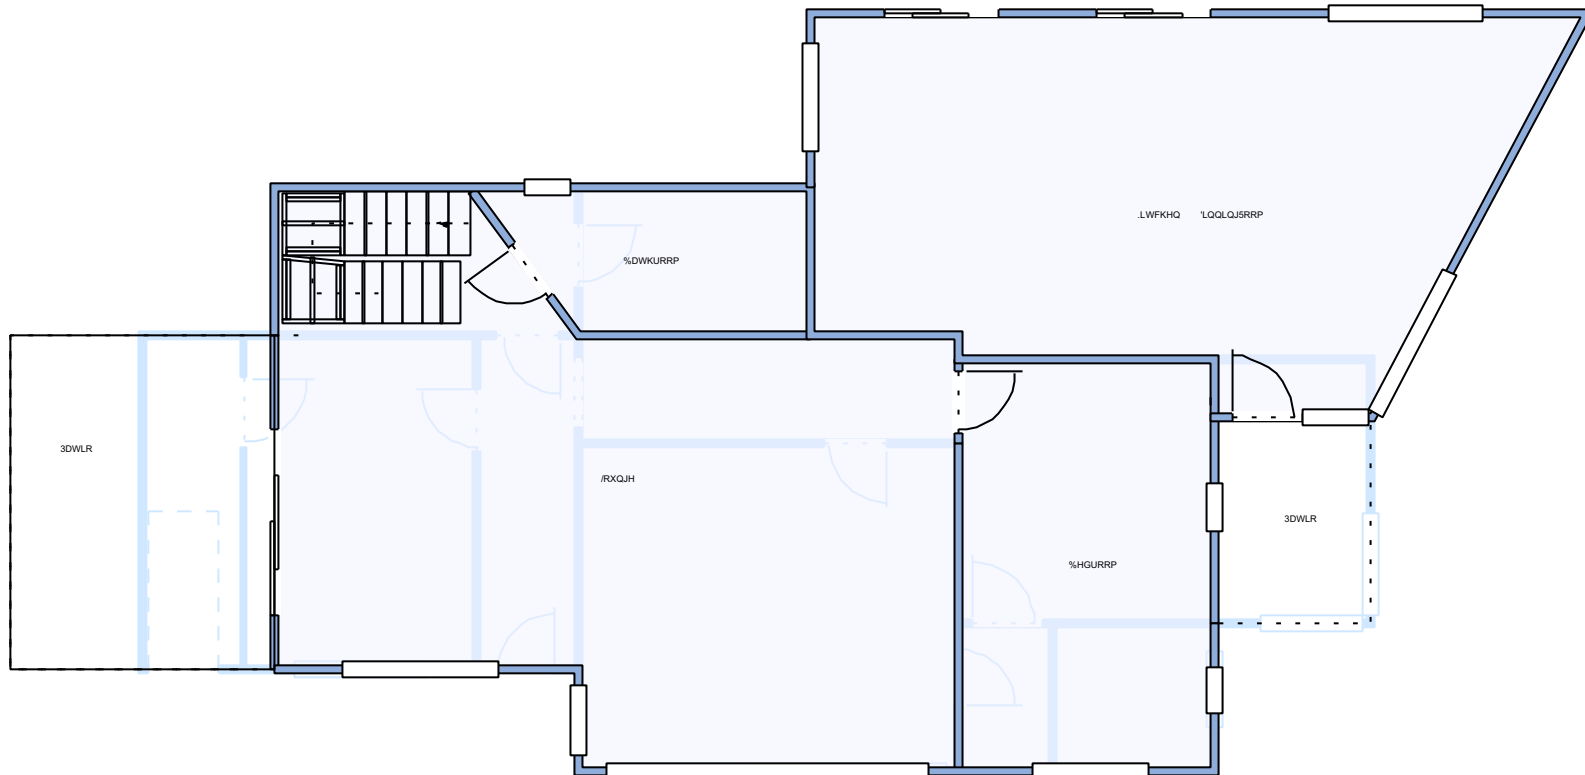

D Eddy.
Mestervean
Porthminster Point,
St Ives
Cornwall
Tr26 2AE

Existing First Floor Plan

Scale: 1:100 0 1m 2m 3m

PLAN 02

Drawing Existing First Floor Plan Rev A