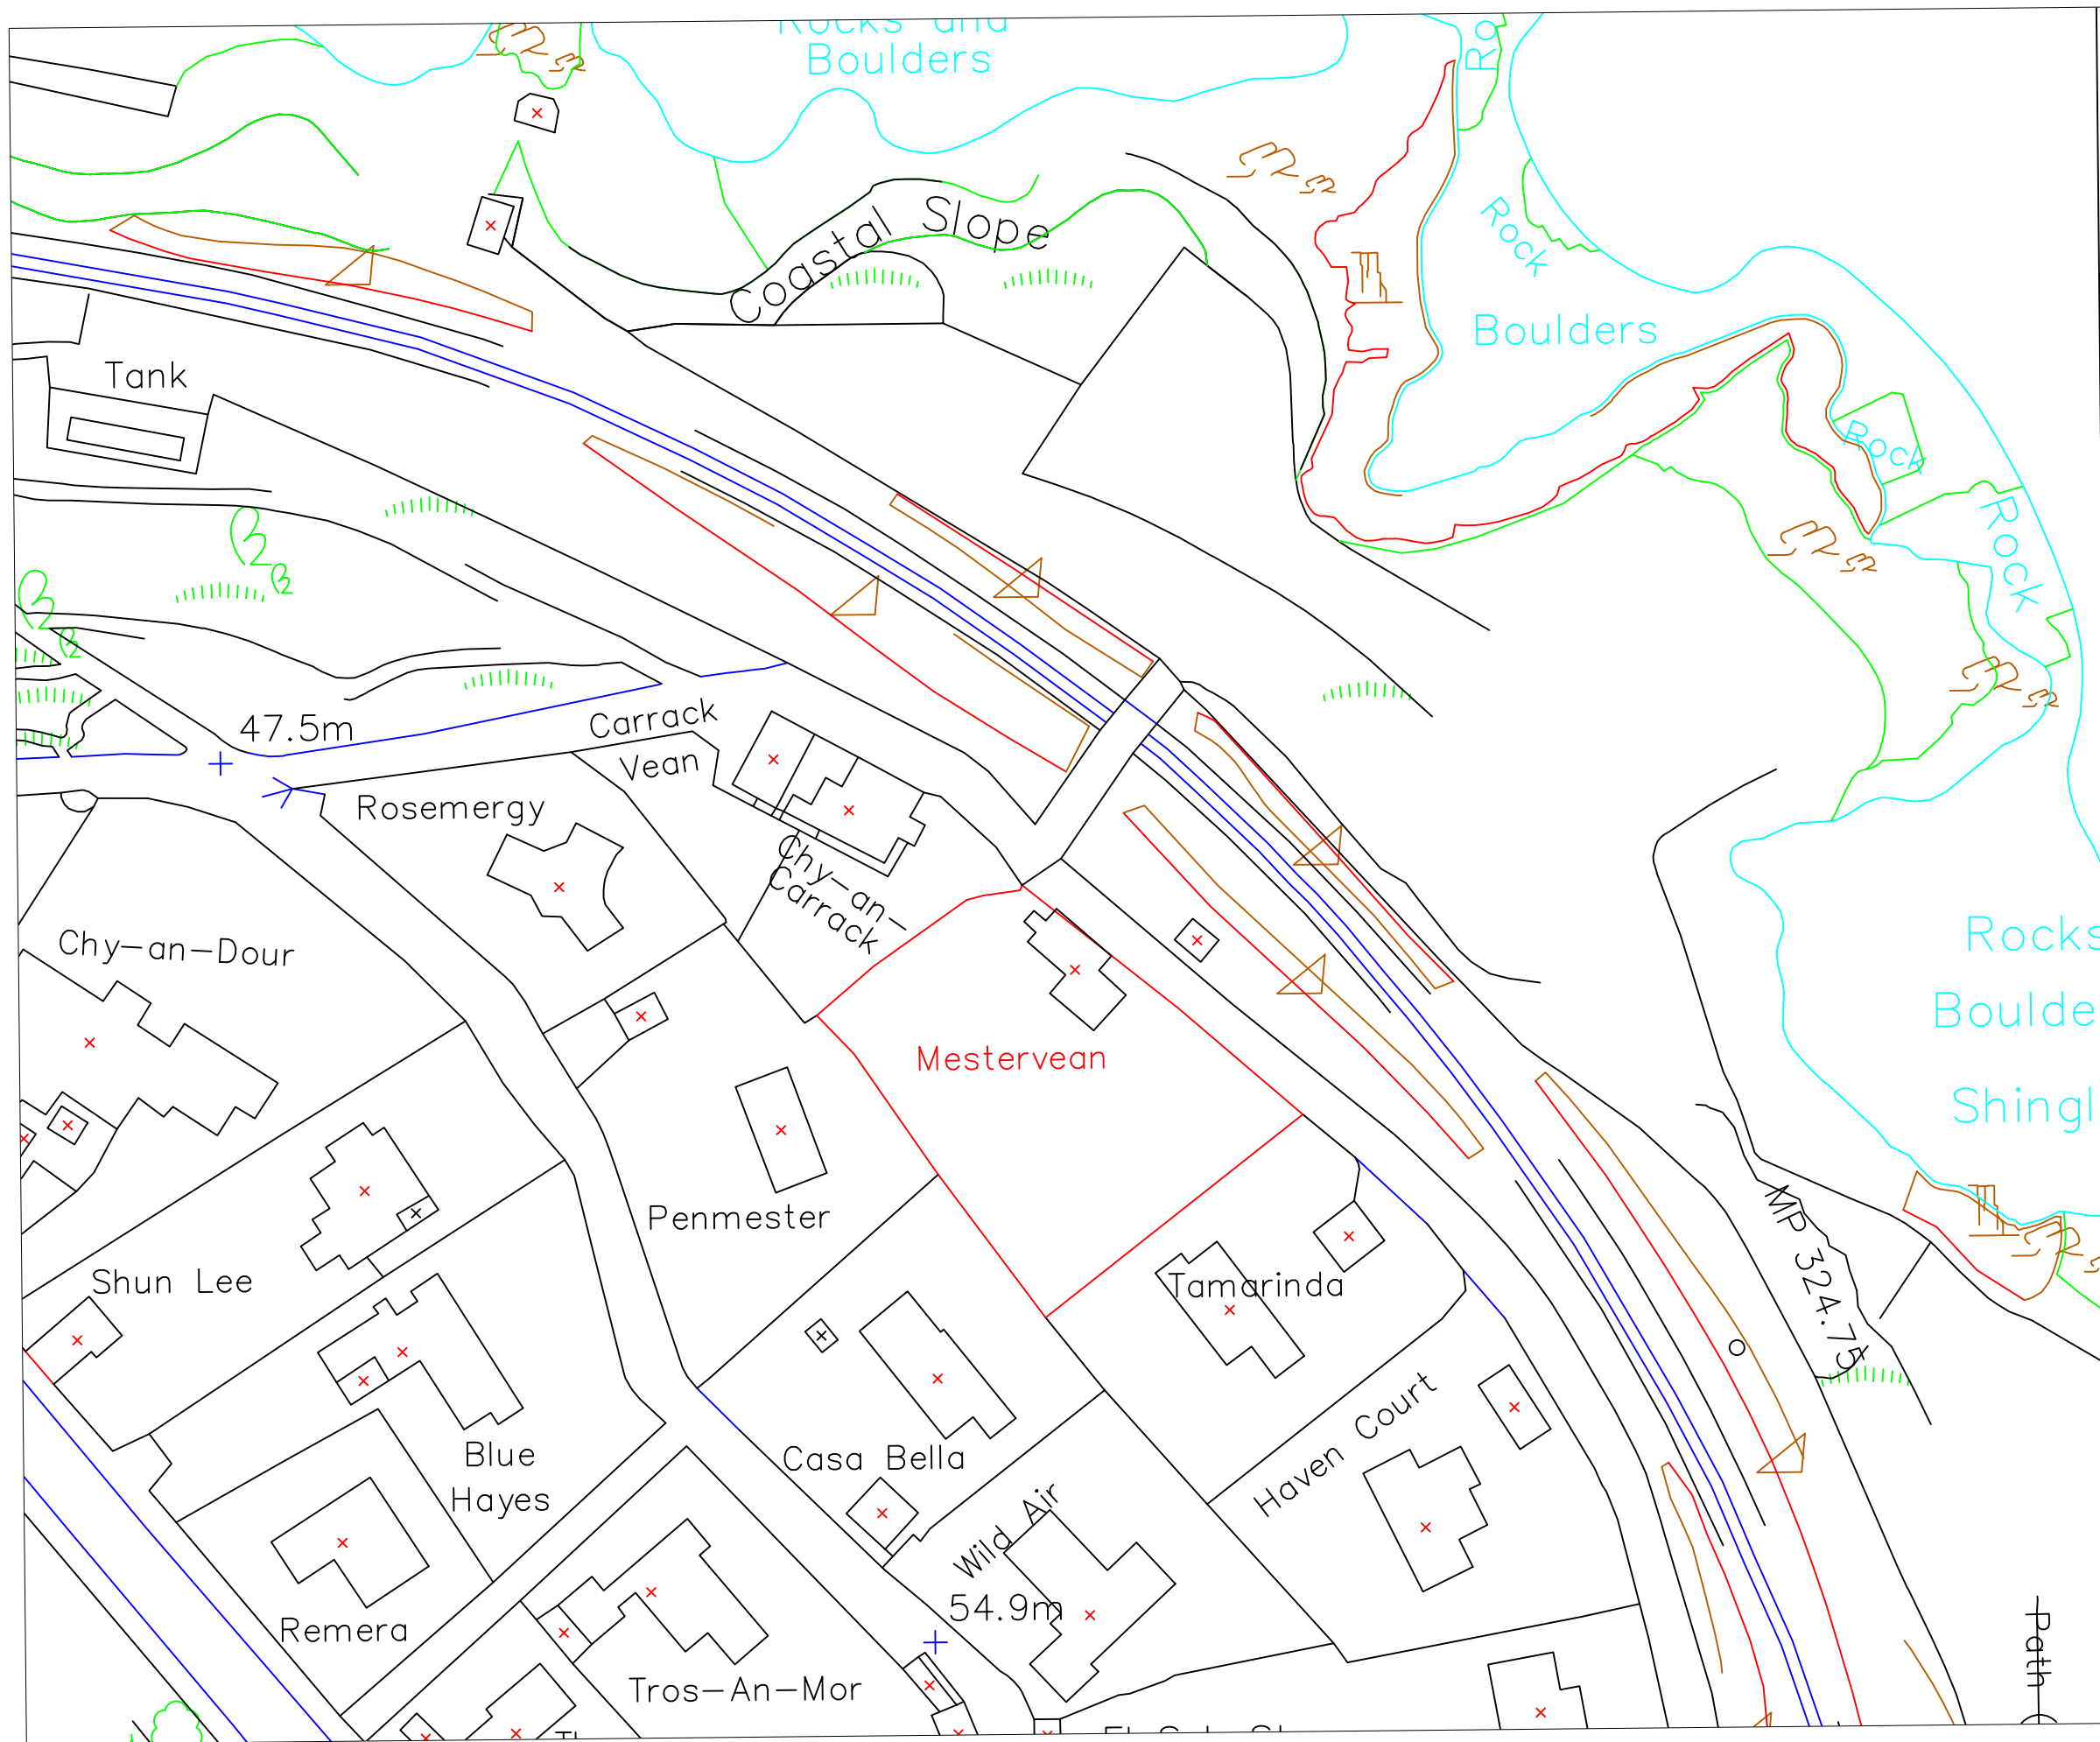

Mestervean
Porthminster
Point
St Ives
Cornwall
TR26 2AE

Location
Plan
Scale 1:1000