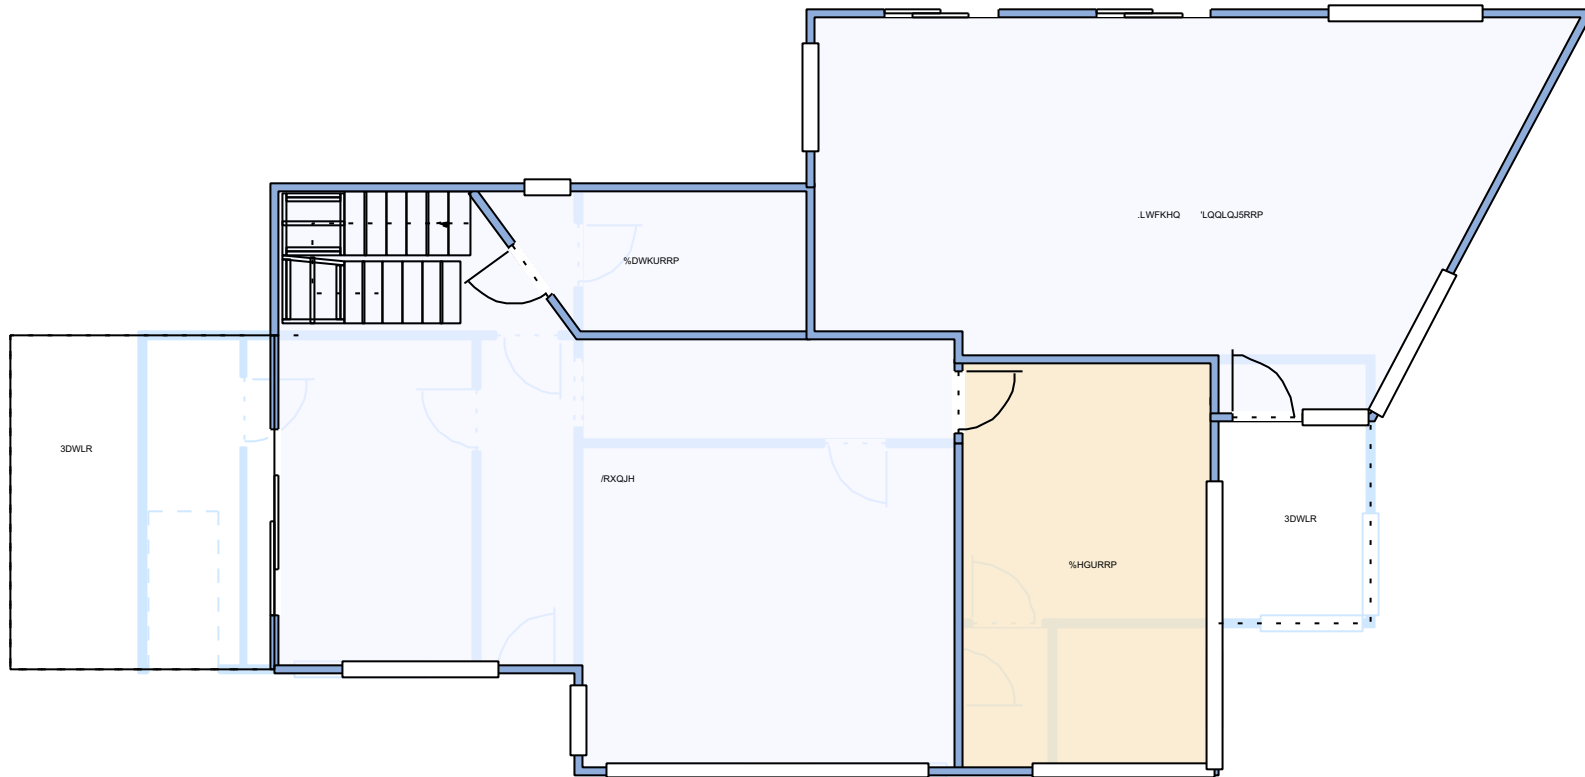

D Eddy.
Mestervean
Porthminster Point,
St Ives
Cornwall
Tr26 2AE

Proposed First Floor Plan

Scale: 1:100 0 1m 2m 3m

PLAN 06

Drawing Proposed First Floor Plan Rev A