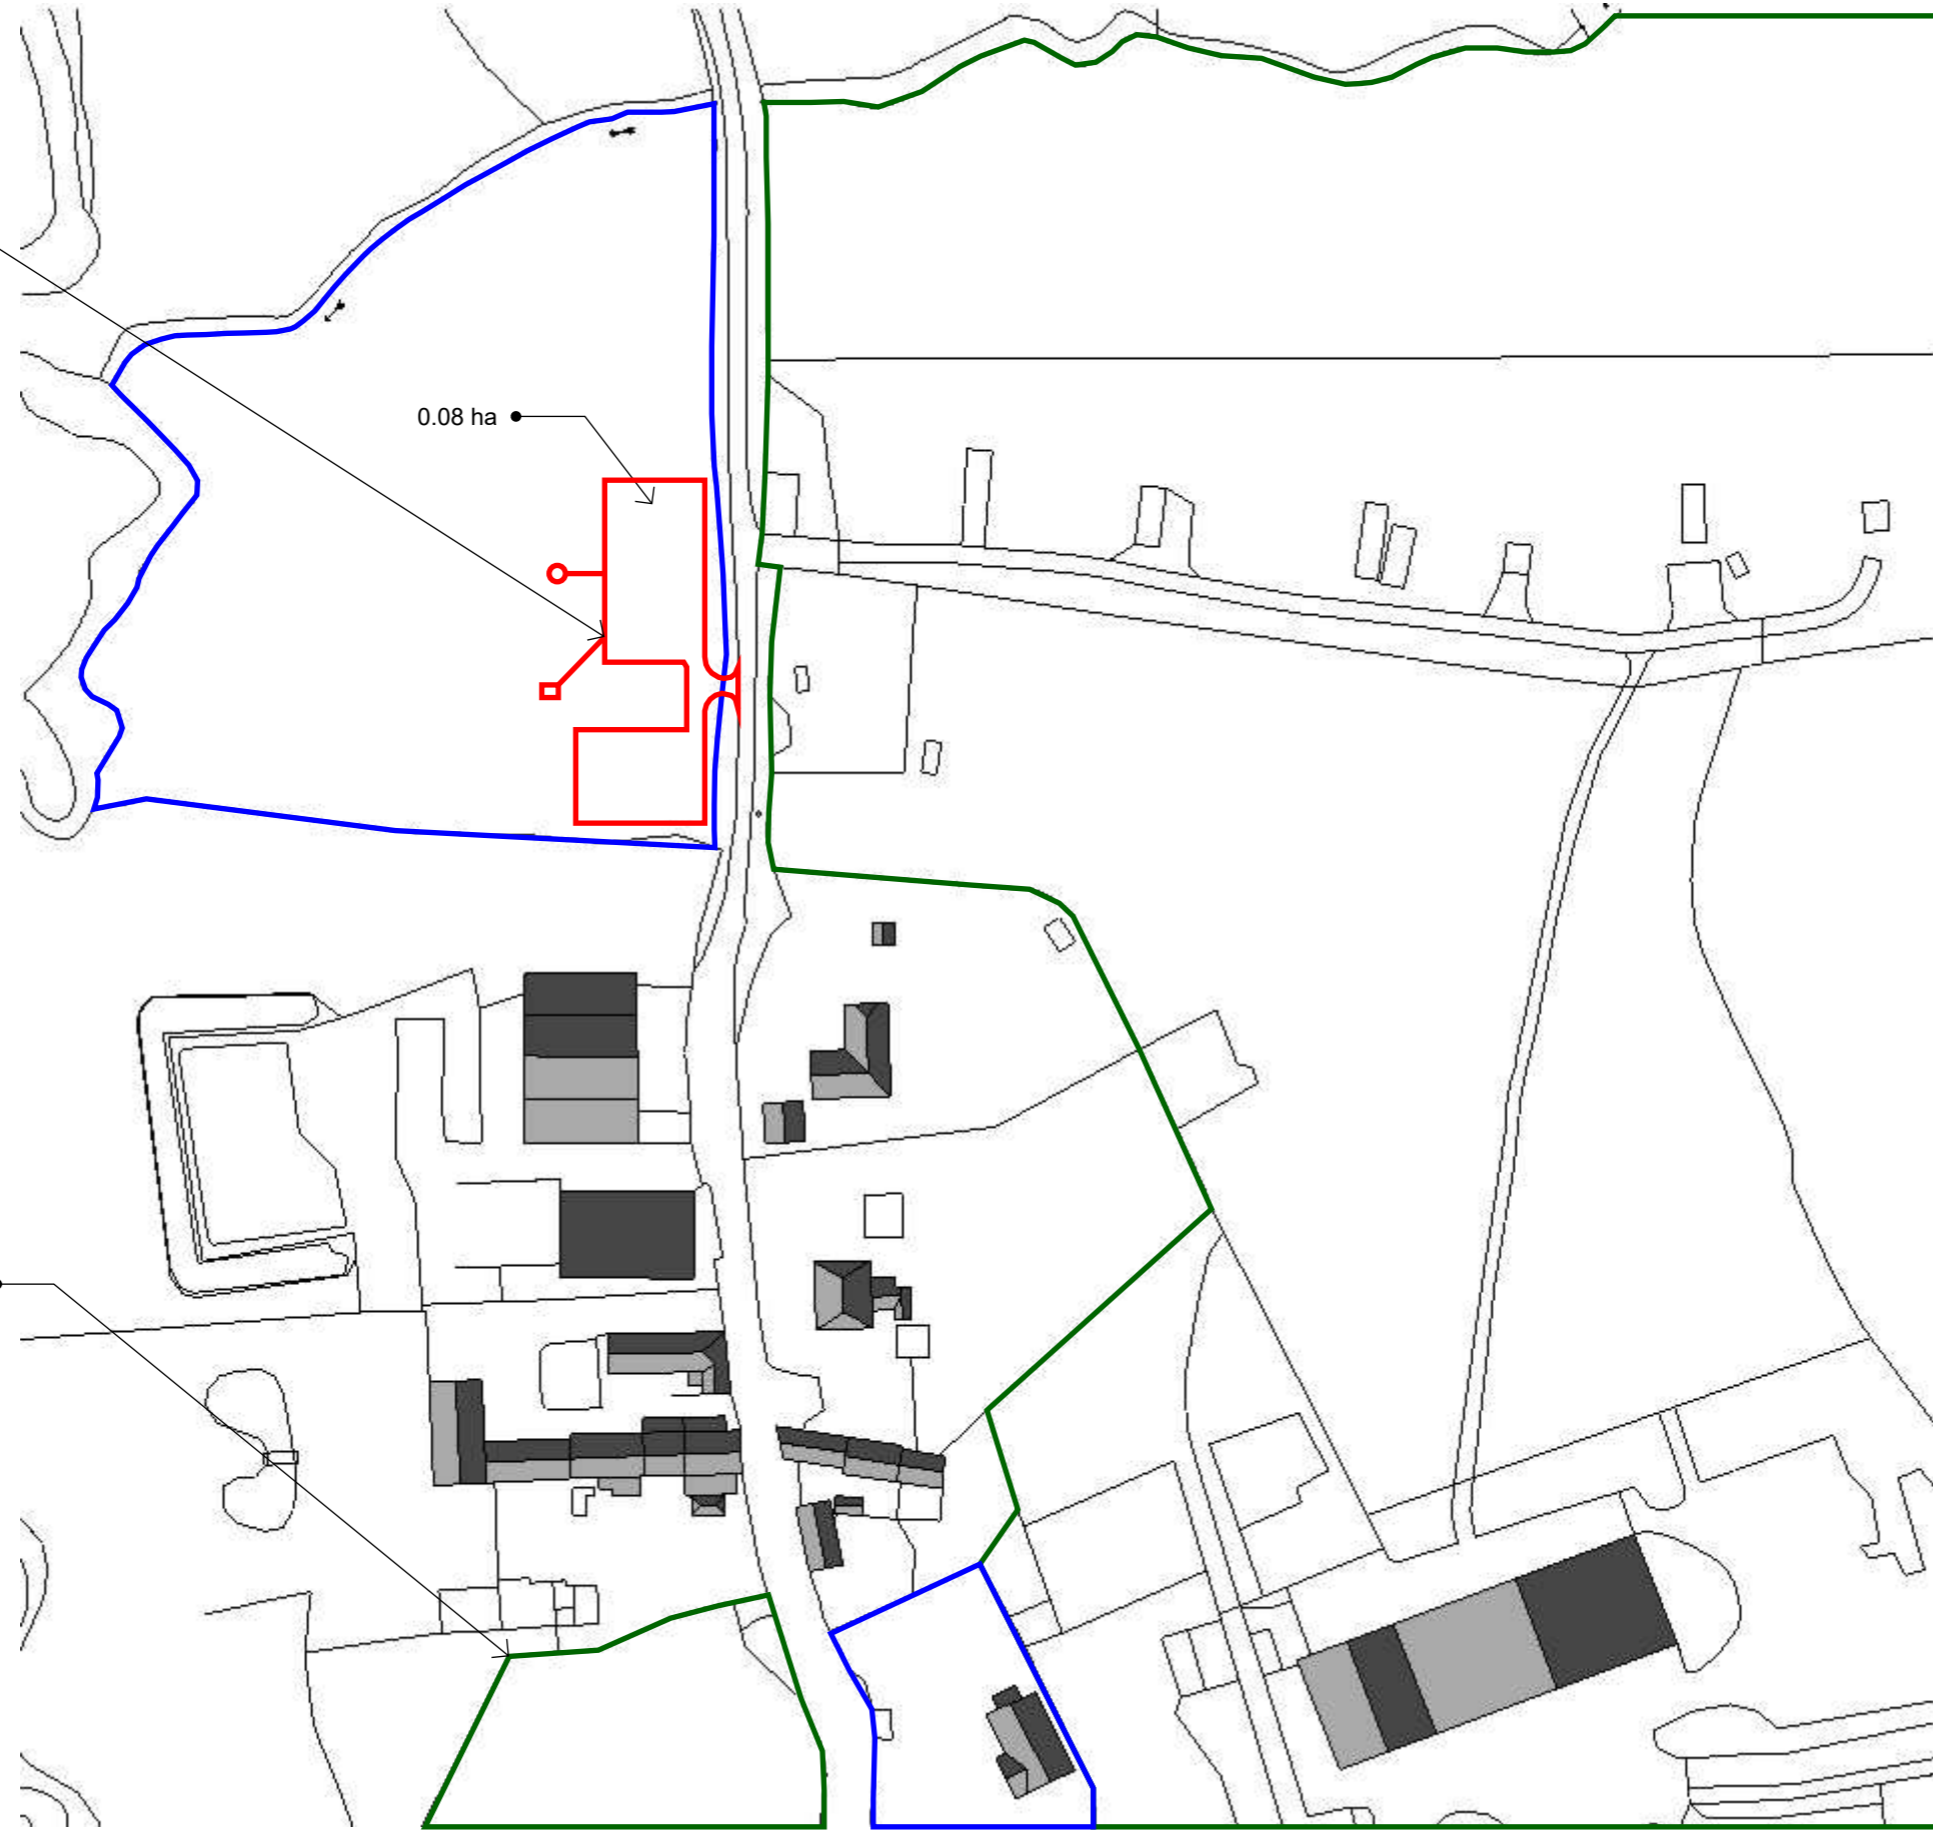

00 50m 100m 200m

Land rented from family farm outlined in green

Application site

0.08 ha

Notes:

This drawing is for the sole purpose of obtaining planning permission only.
Do not scale from this drawing for construction purposes.