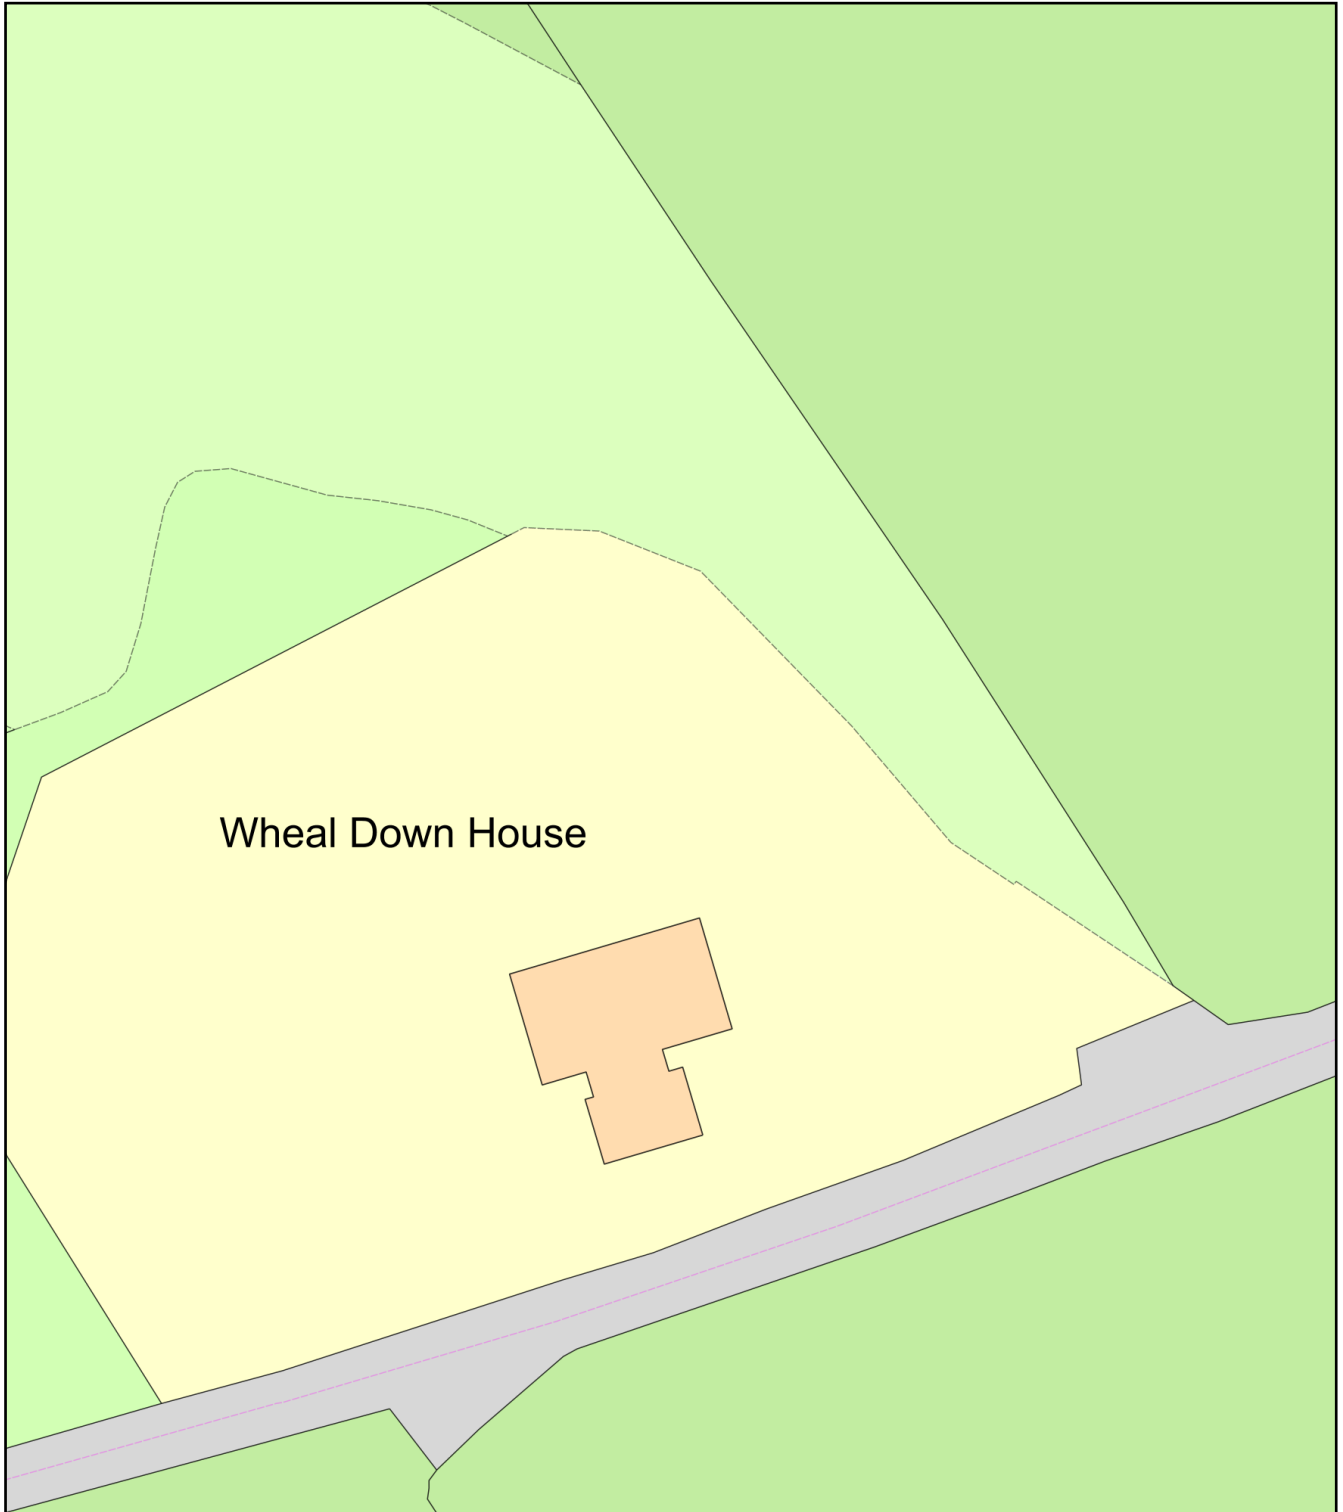

# Wheal Down House

Wheal Down House

Plan Produced for: Terry Jones

Date Produced: 18 Dec 2020

Plan Reference Number: TQRQM20353181203470

Scale: 1:500 @ A4