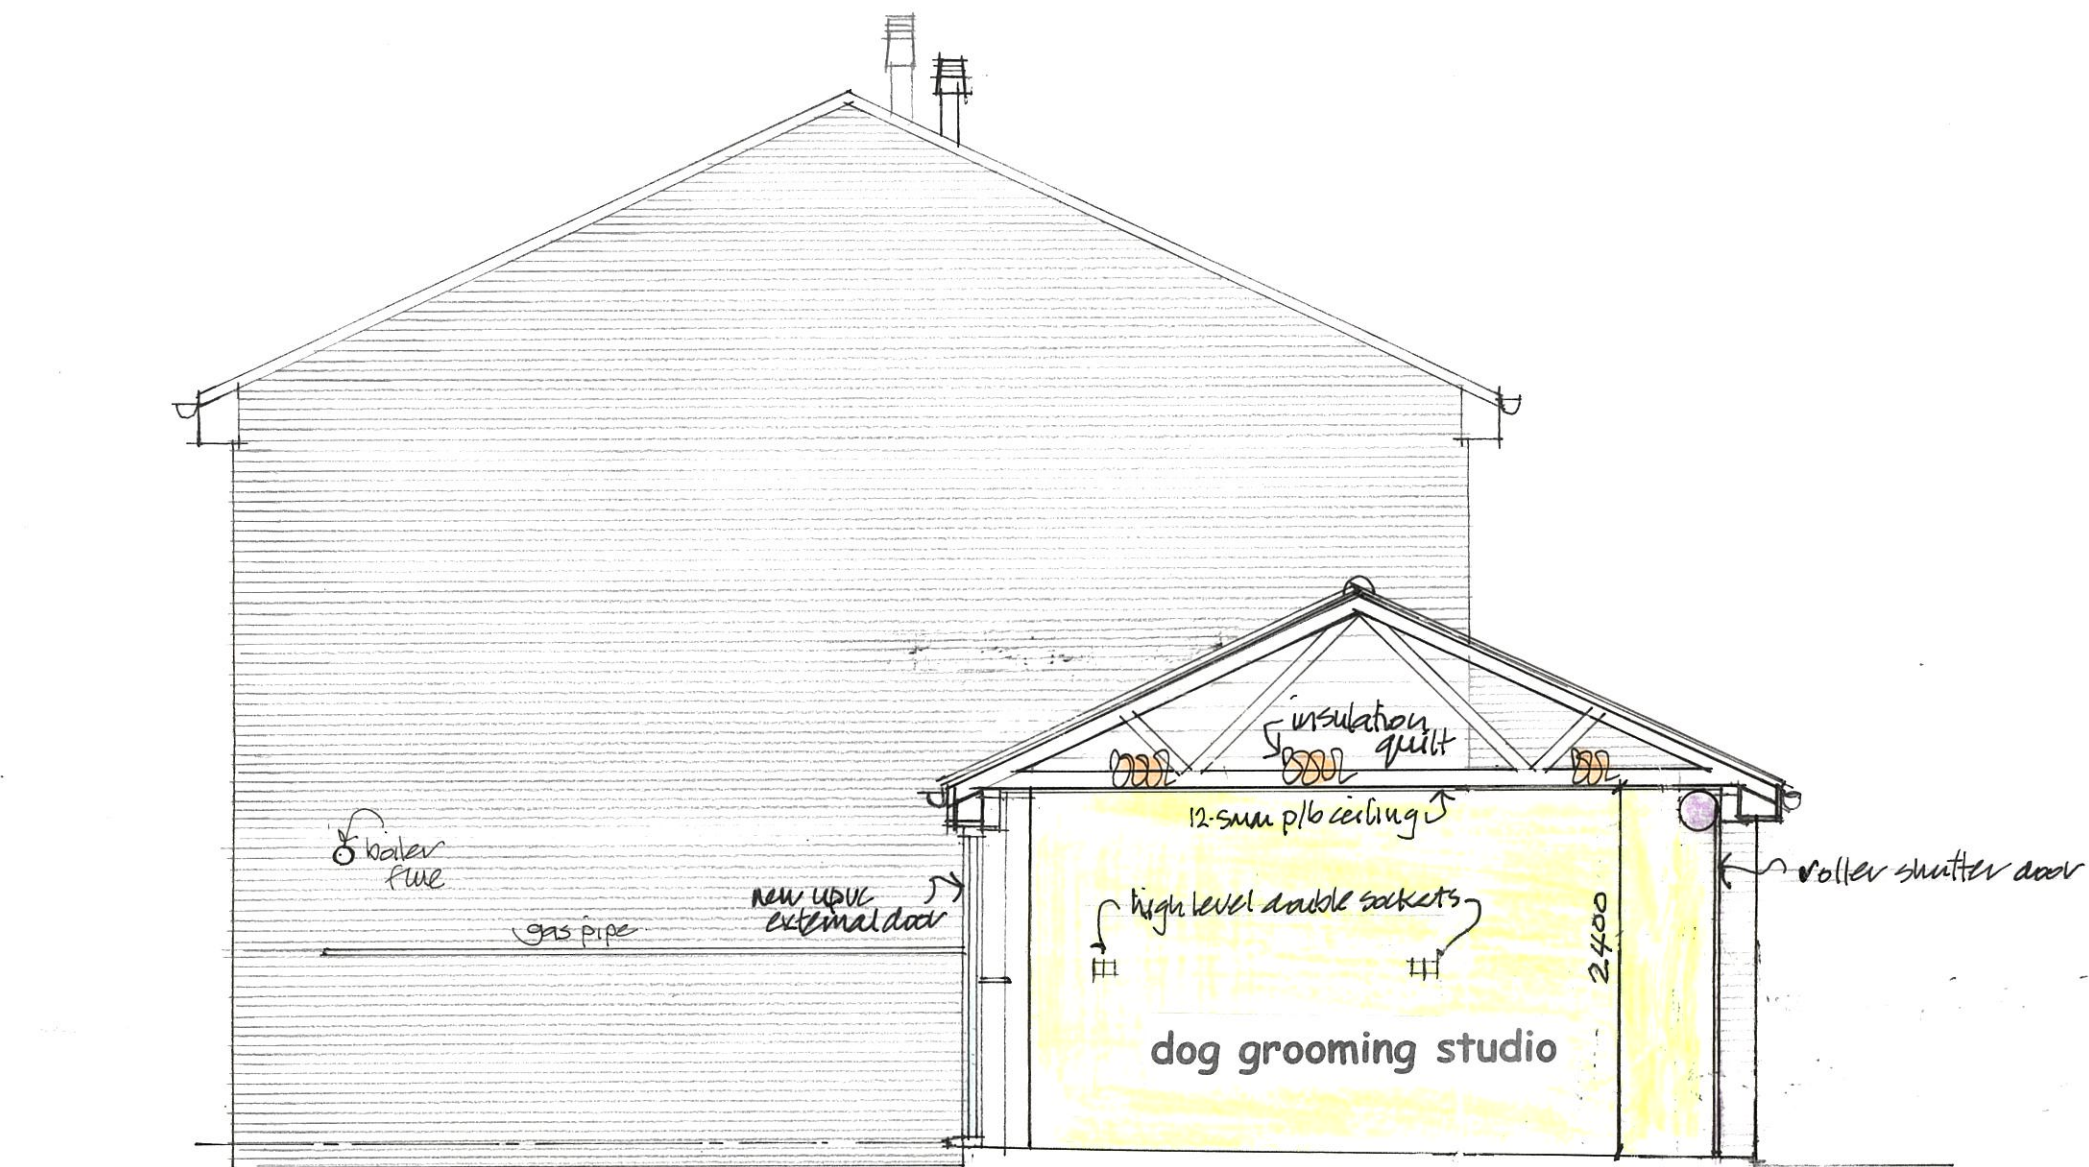

EXISTING SECTION

PROPOSED SECTION

ATTACHED SIDE GARAGE CONVERSION TO FORM  
 DOG GROOMING STUDIO  
 76 BUTTERFIELD PARK, CLEVEDON, BS21 5EE  
 EXISTING/PROPOSED SECTION  
 SCALE 1 : 50