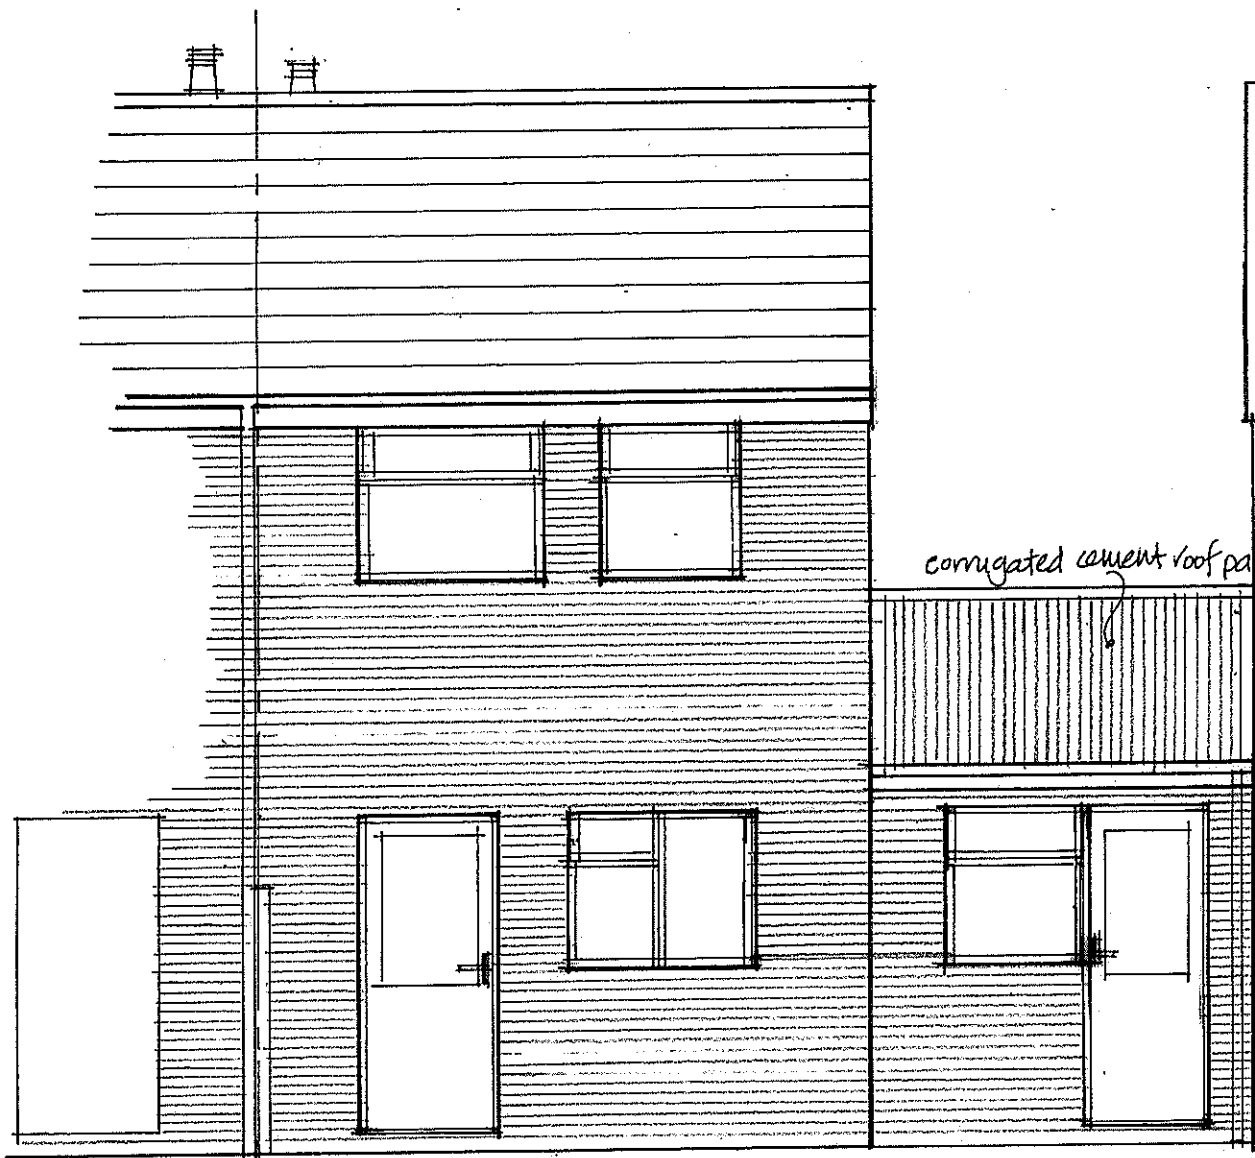

EXISTING FRONT ELEVATION

**EXISTING EXTERNAL FINISHES**

- ROOF: Grey profiled concrete roof tiles
- FASCIAS/SOFFITS: White upvc
- GUTTERS/DOWNPIPES: White upvc
- EXTERNAL WALLS: Red facing brick
- WINDOWS: White upvc double glazed

*corrugated cement roof panels.*

EXISTING REAR ELEVATION

ATTACHED SIDE GARAGE CONVERSION TO FORM  
 DOG GROOMING STUDIO  
 76 BUTTERFIELD PARK, CLEVEDON, BS21 5EE  
 EXISTING ELEVATIONS  
 SCALE 1 : 50