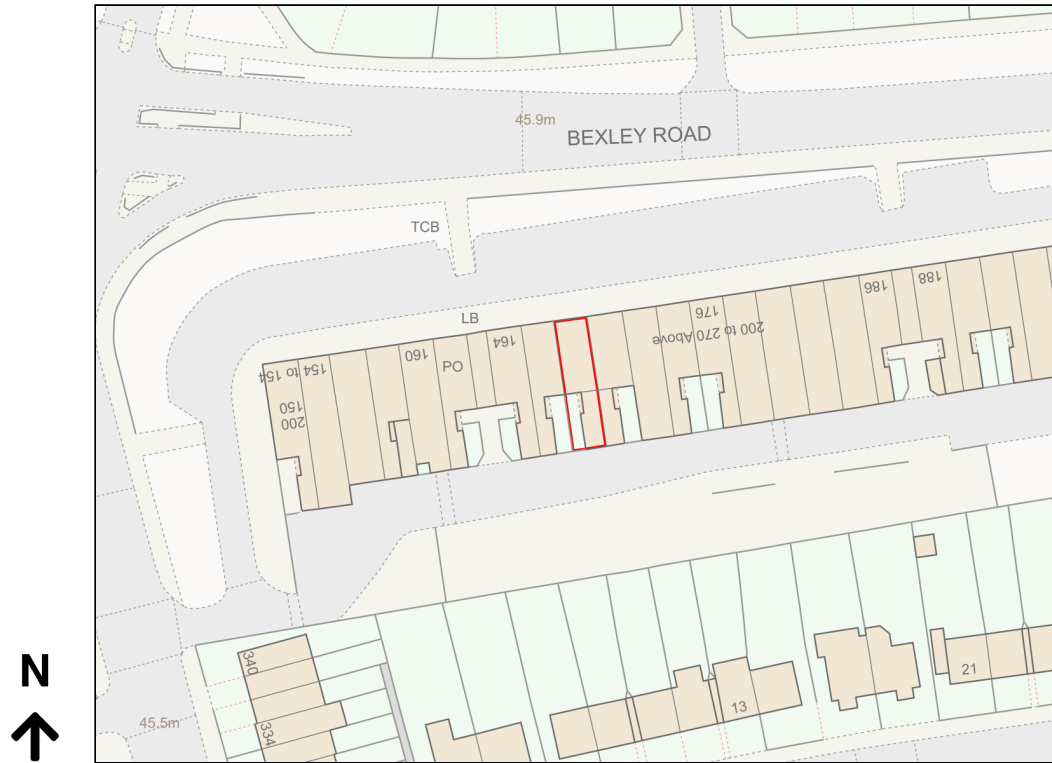

# Location Plan

Site Address: Carpet Centre, 168, Bexley Road, Eltham, SE9 2PH

Date Produced: 15-Feb-2024

Scale: 1:1250 @A4

Planning Portal Reference: PP-12811805v1