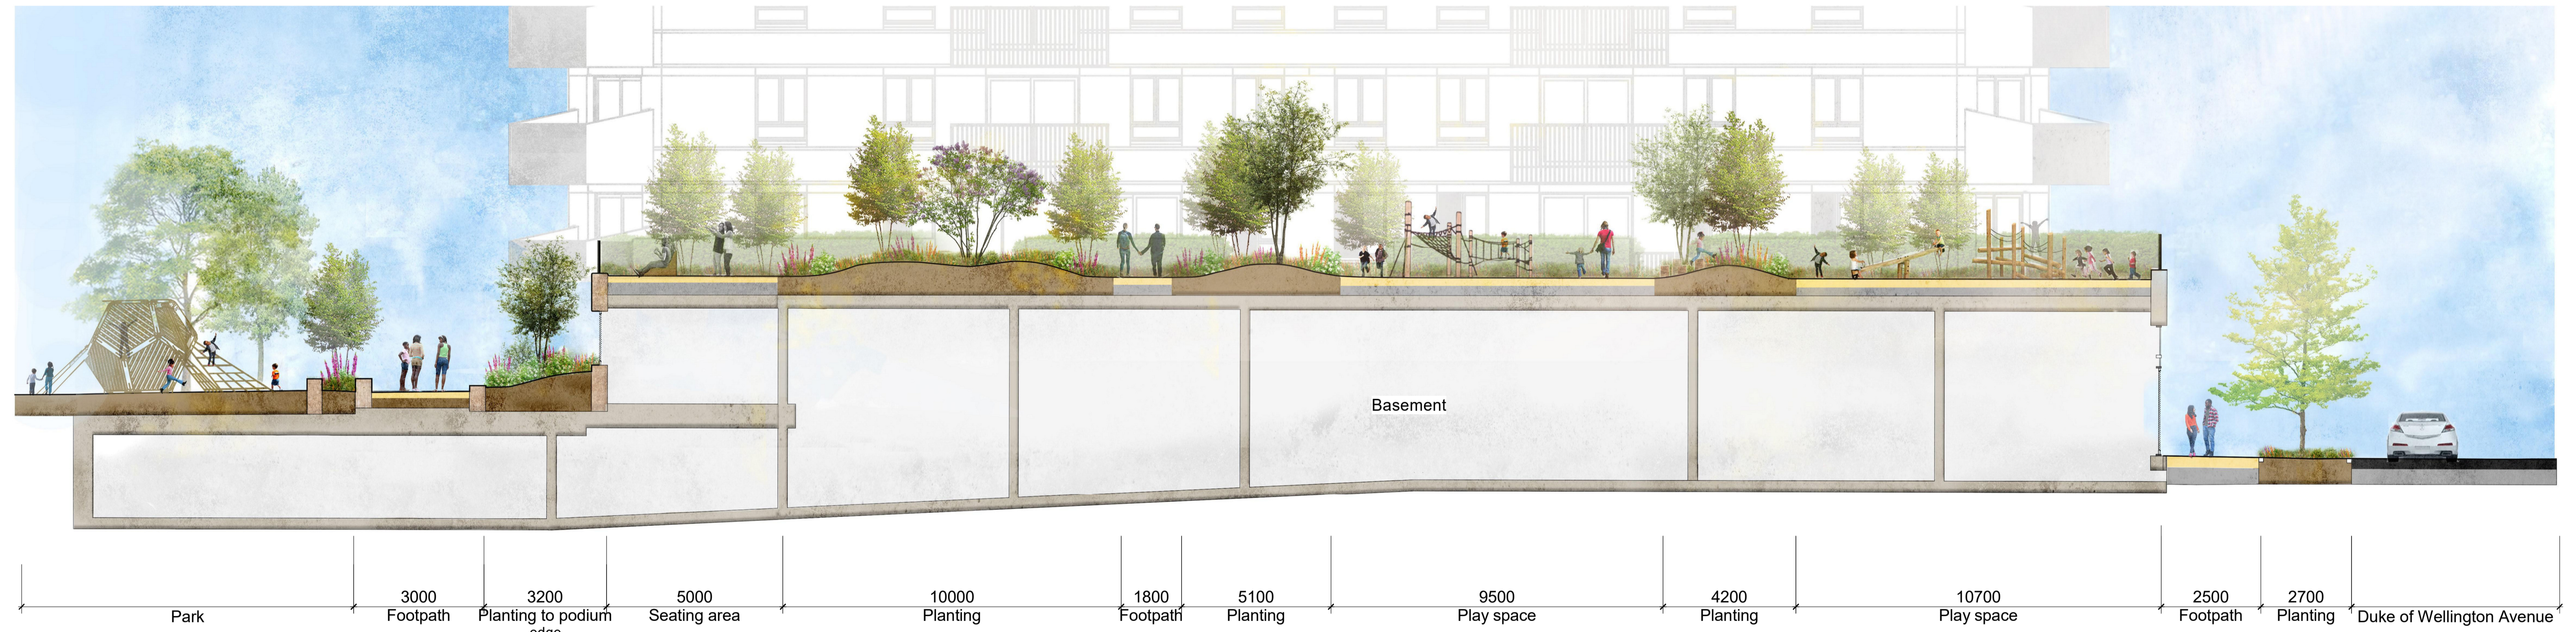

Section Location Plan

1 Podium - Section 7
1:100

revision	date	issued	description
P00	March 2024	MNA	For Planning

Notes: -
Do not scale from drawings unless by agreement with HTA. Use figured dimensions only. Check all dimensions on site prior to commencing the works. Drawing to be read in conjunction with other relevant consultant information.

0m 2m 4m 6m 8m 10m

Landscape Illustrative Site Sections - Z429-HTA01-DX-01-DR-L-880-205
Podium Gardens Sheet 1

Berkeley Homes
Royal Arsenal Riverside

1:100 @ A1
scale

BKH
job reference

75 Wallis Rd, London E9 5LN
020 7485 8555 www.hta.co.uk