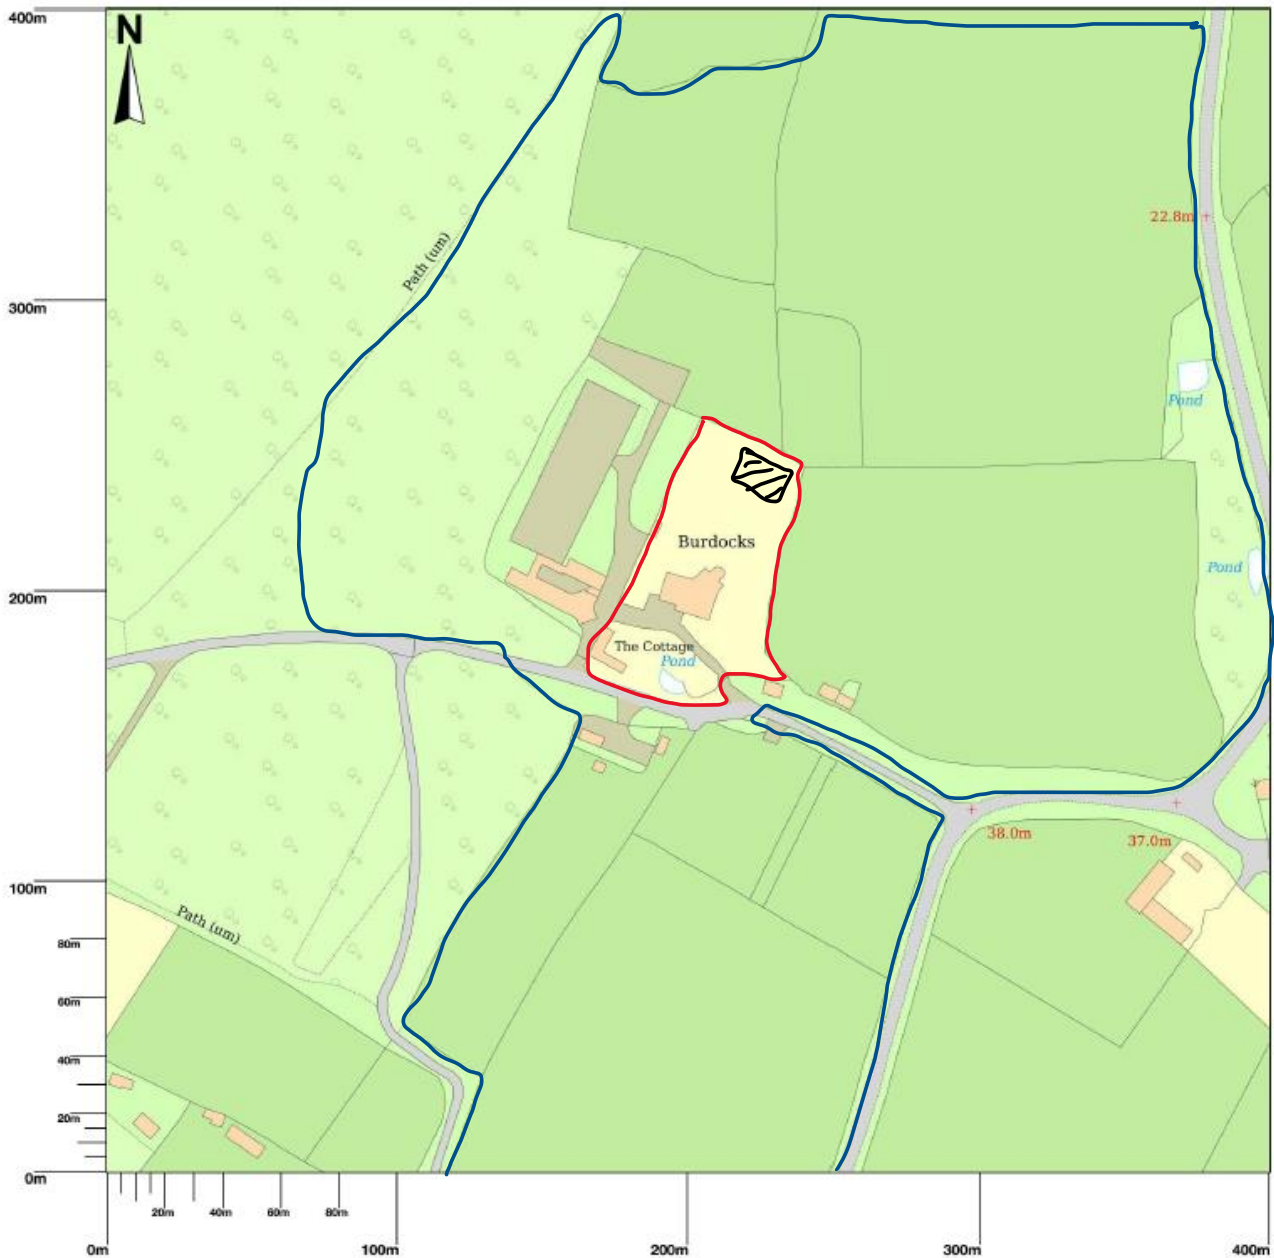

Burdocks, Fittleworth Road, Wisborough Green, Billingshurst, RH14 0HA

Scale 1:2500

© Crown copyright and database rights 2024 OS 100054135. Map area bounded by: 503104,122963 503504,123363. Produced on 07 March 2024 from the OS National Geographic Database. Supplied by UKPlanningMaps.com. Unique plan reference: p16e/uk/1069950/1440942