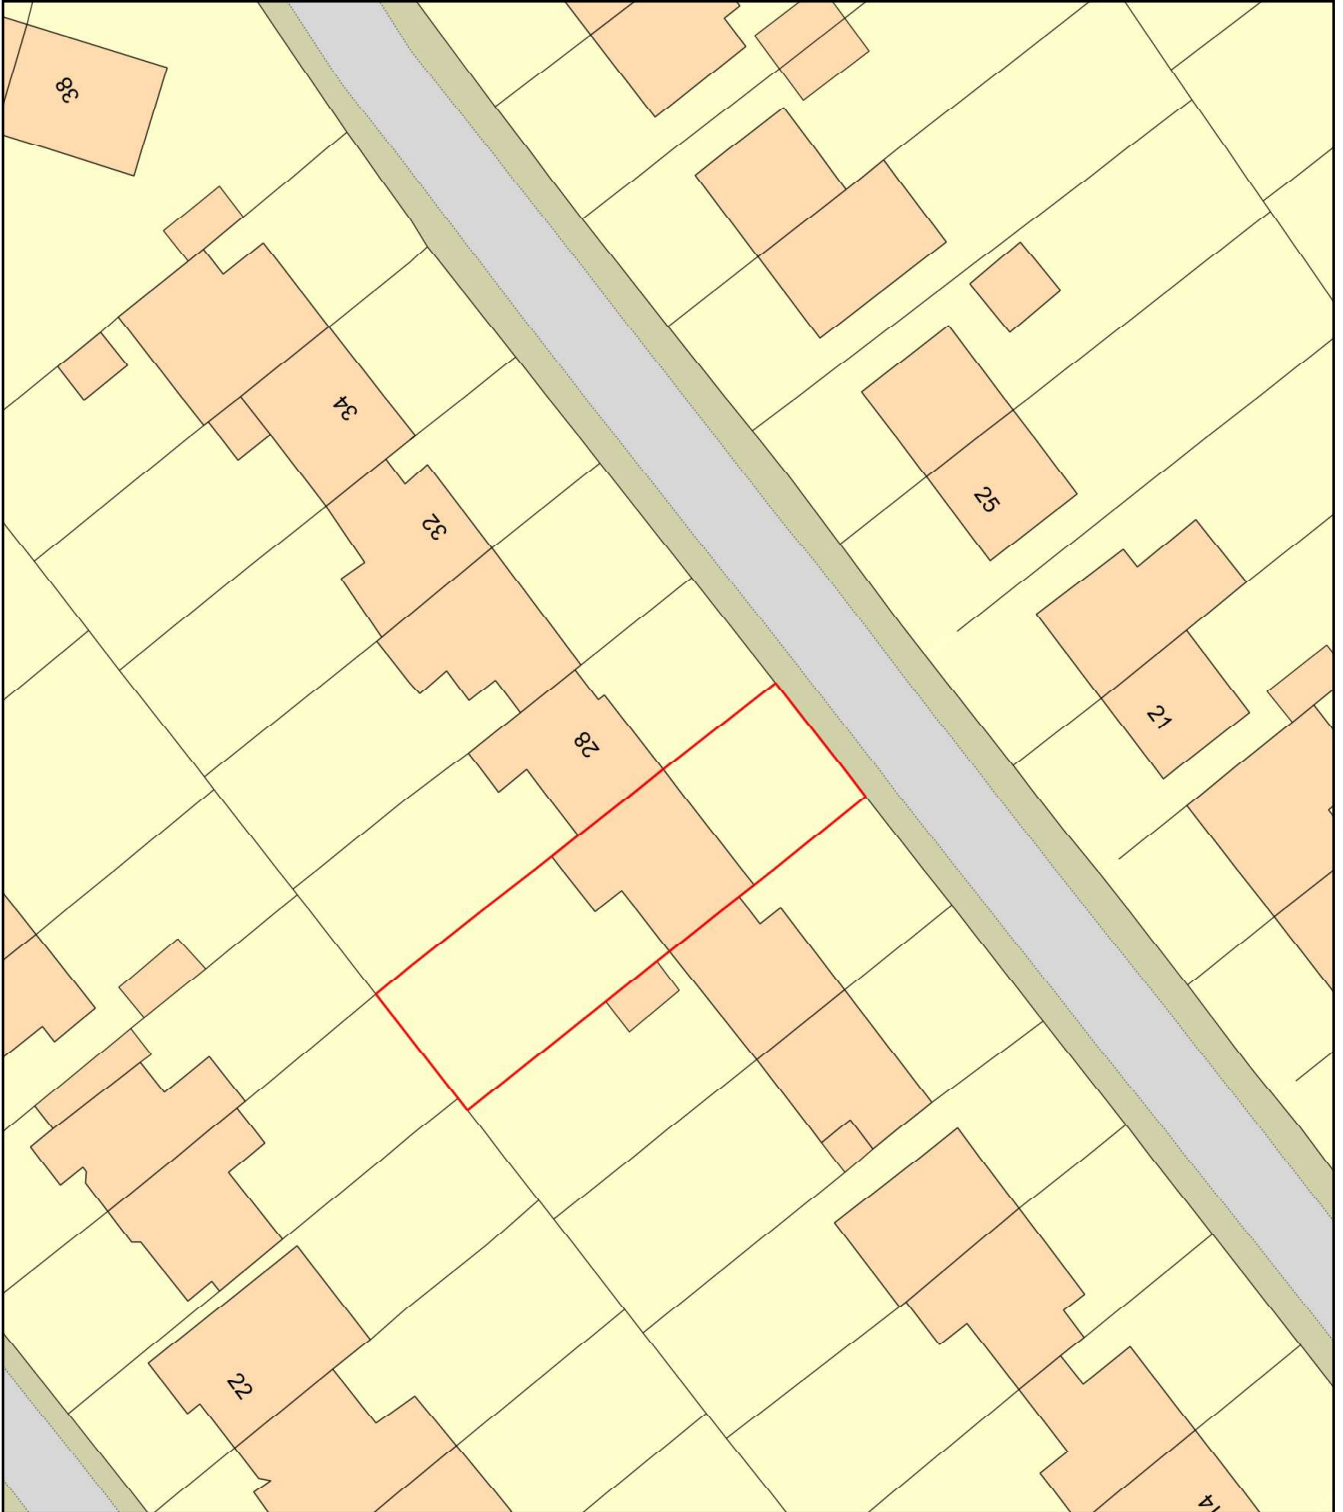

# 26 Fitzjohns Road

Plan Produced for: Louise Whichellow-Ellis

Date Produced: 20 Feb 2024

Plan Reference Number: TQRQM24051125212817

Scale: 1:500 @ A4