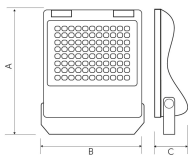

Technical Specification

	50/75/100W	100/150/200W	100/225/300W
A	35mm	447mm	495mm
B	287mm	359mm	419mm
C	65mm	75mm	75mm

Product Code 11491

Reference

Guarantee 7 Years

Country Of Origin CN

Technical Specification

Dimensions

Height (mm)	495
Width (mm)	417
Depth (mm)	75

Packaging Information

Single Carton Height (mm)	52.5
Single Carton Width (mm)	45
Single Carton Depth (mm)	11.5
Single Carton Weight (KG)	7.1
Individual Volume	0.027168750000000002