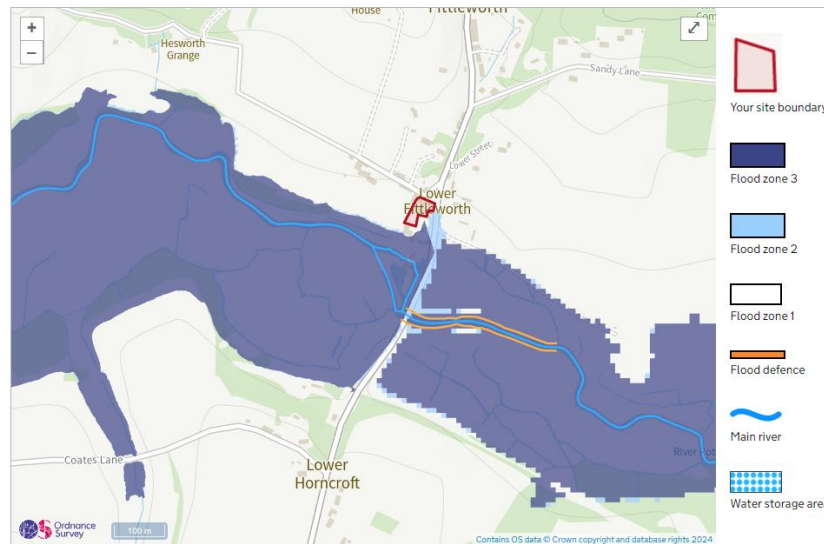

FLOOD RISK STATEMENT

THE SWAN, FITTLEWORTH, RH20 1EN

Flood risk

The map shows the flood risk to your site and the surrounding area.

The Gov.uk flood risk for planning website notes that the site has -

Very low risk means that this area has a chance of flooding of less than 0.1% **each year**. This takes into account the effect of any flood defences in the area. These defences reduce but do not completely stop the chance of flooding as they can be overtopped, or fail.