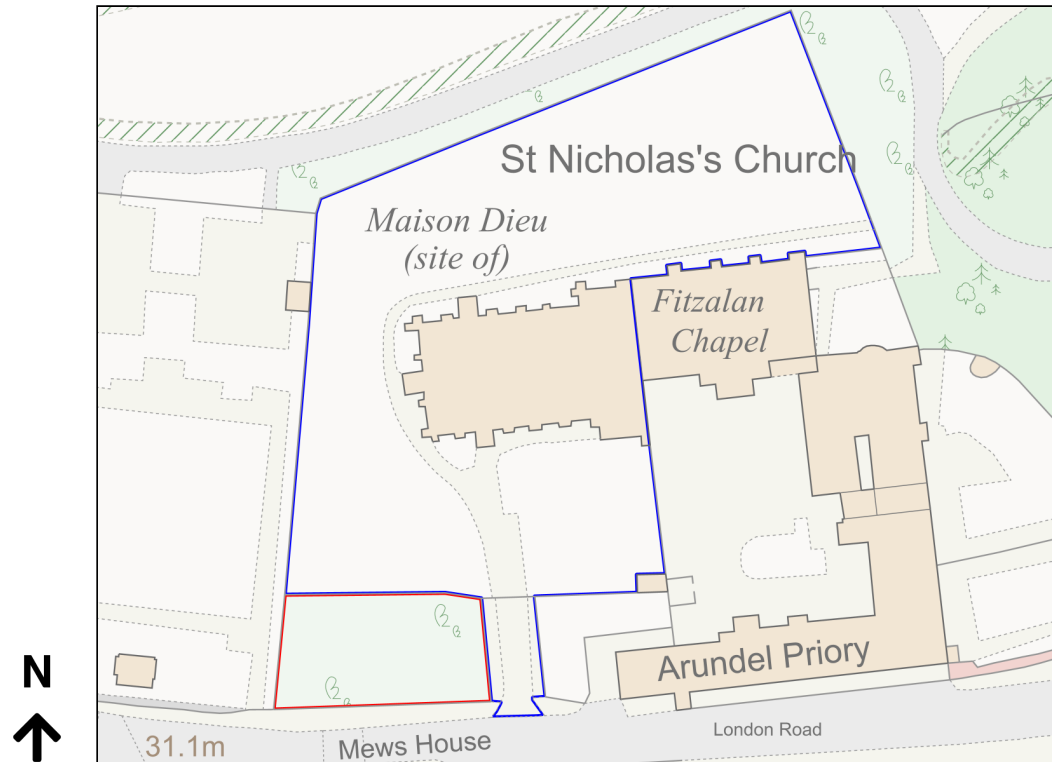

# Location Plan

Site Address: Easting: 501639 Northing: 107255

Date Produced: 05-Mar-2024

Scale: 1:1250 @A4

Planning Portal Reference: PP-12792592v1