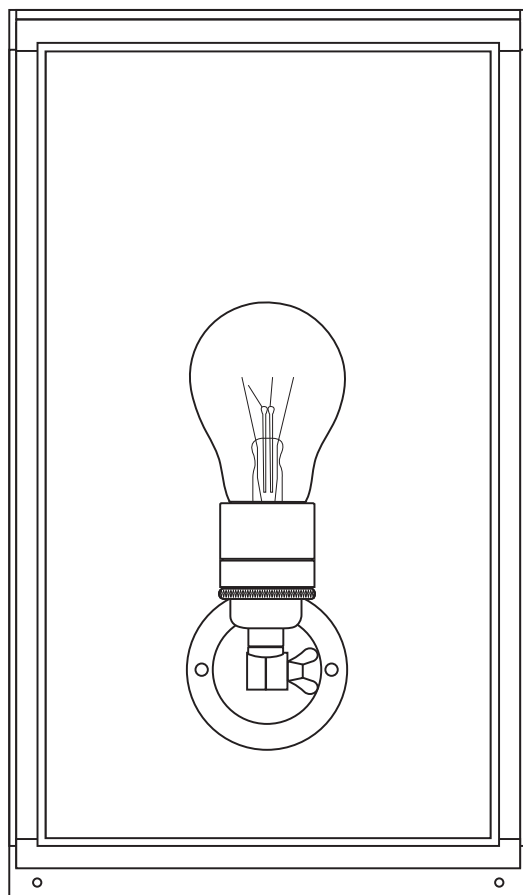

7642 Box Wall Light, External Glass, Medium

Front View

178mm(bottom fixings)
210mm

Side View

360mm
140mm

Brass Fixing Plate(top fixing)

158mm

Specifications

PRODUCT CODE: DP7642

BULB CAP: E27

MAX WATTAGE: 60W

VOLTAGE: 230V (AC)

BULB TYPE: GLS

IP RATING: IP44

MATERIAL(S): BRASS, GLASS

AVAILABLE FINISH: WEATHERED BRASS
CLEAR OR FROSTED GLASS

Supplied with IP44 terminal housing for making connection inside backplate. Stated dimensions are for reference purposes only. Products are hand made and therefore the actual dimensions of each may have minor variations to those stated.