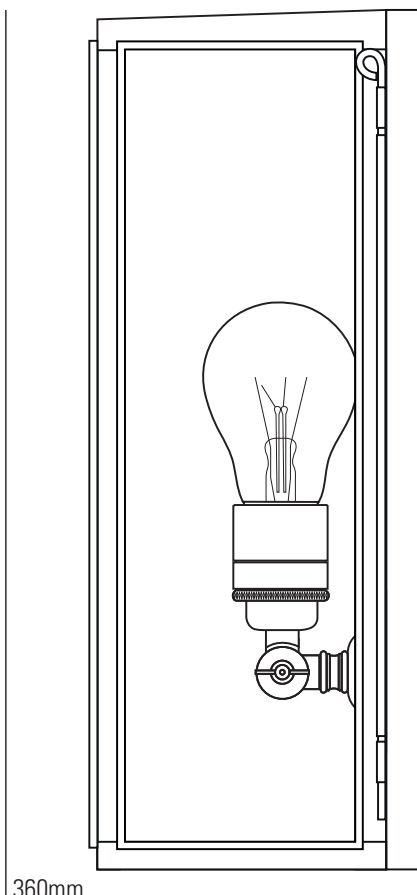

7642 Box Wall Light, External Glass, Medium

Front View

178mm(bottom fixings)
210mm

Side View

360mm
140mm

Brass Fixing Plate(top fixing)

158mm

Specifications

PRODUCT CODE: DP7642

BULB CAP: E27

MAX WATTAGE: 60W

VOLTAGE: 230V (AC)

BULB TYPE: GLS

IP RATING: IP44

MATERIAL(S): BRASS, GLASS

AVAILABLE FINISH: WEATHERED BRASS
CLEAR OR FROSTED GLASS

Supplied with IP44 terminal housing for making connection inside backplate. Stated dimensions are for reference purposes only. Products are hand made and therefore the actual dimensions of each may have minor variations to those stated.