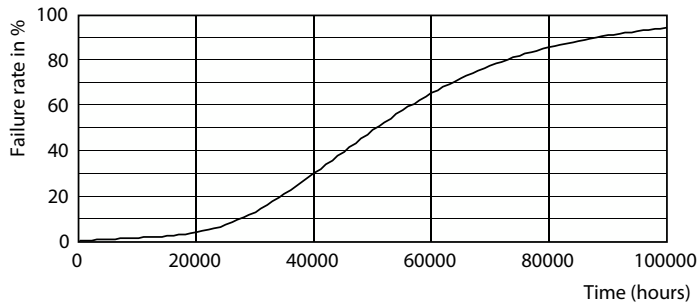

Product data

General Information	
Cap base	E27
Nominal lifetime	50,000 h
Switching Cycle	50,000
Lighting Technology	LED
Flux measurement reference	Sphere
CE mark	Yes
EU RoHS compliant	Yes

Light Technical	
Colour Code	840 [CCT of 4000K]
Luminous Flux	840 lm
Colour designation	Cool White (CW)
Correlated Colour Temperature	4000 K
Luminous efficacy (rated) (nom.)	210.00 lm/W
Colour consistency	<6
Colour rendering index (CRI)	80
LLMF at end of nominal lifetime (nom.)	70 %
Flickering value (PstLM)	1
Stroboscopic effect	0.4

Dimensional drawing

Product	D	C
MAS LEDBulbND4-60W E27 840 A60 CL G EELA	60 mm	105 mm

Photometric data

General uniform lighting - MAS LEDBulbND4-60W E27 840 A60 CL G EELA

Spectral Power Distribution Colour - MAS LEDBulbND4-60W E27 840 A60 CL G EELA

MASTER Ultra Efficient LED bulb

Photometric data

Light Distribution Diagram - MAS LEDBulbND4-60W E27 840 A60 CL G EELA

Lifetime

Life Expectancy Diagram - MAS LEDBulbND4-60W E27 840 A60 CL G EELA

Lumen Maintenance Diagram - MAS LEDBulbND4-60W E27 840 A60 CL G EELA