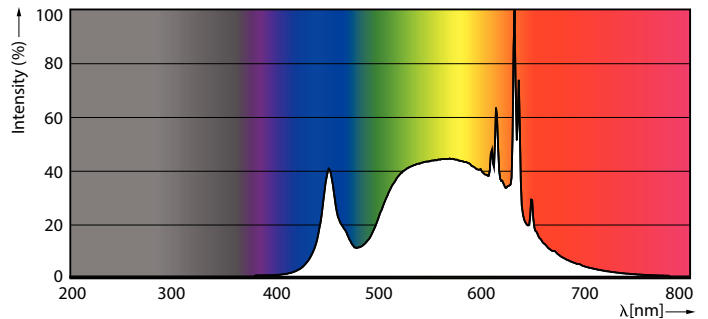

Product data

General Information	
Cap base	E27
Nominal lifetime	50,000 h
Switching Cycle	50,000
Lighting Technology	LED
Flux measurement reference	Sphere
CE mark	Yes
EU RoHS compliant	Yes

Light Technical	
Colour Code	840 [CCT of 4000K]
Luminous Flux	840 lm
Colour designation	Cool White (CW)
Correlated Colour Temperature	4000 K
Luminous efficacy (rated) (nom.)	210.00 lm/W
Colour consistency	<6
Colour rendering index (CRI)	80
LLMF at end of nominal lifetime (nom.)	70 %
Flickering value (PstLM)	1
Stroboscopic effect	0.4

Temperature	
T-Case maximum (nom.)	35 °C

Controls and Dimming	
Dimmable	No

MASTER Ultra Efficient LED bulb

Mechanical and Housing

Lamp Finish	Clear
Bulb shape	A60 [A 60 mm]

Approval and Application

Energy Efficiency Class	A
Energy consumption kWh/1,000 hours	4 kWh
EPREL registration number	1370030
EyeComfort	Yes

Product Data

Order product name	MAS LEDBulbND4-60W E27 840 A60 CL G EELA
--------------------	---

Full product name	MAS LEDBulbND4-60W E27 840 A60 CL G EELA
Full EOC	871951442079300
Order code	42079300
Material no. (12 NC)	929003066802
SAP numerator – quantity per pack	1
EAN/UPC – Product/Case	8719514420793
Numerator – packs per outer box	10
EAN/UPC – Case	8719514420809

Dimensional drawing

Product	D	C
MAS LEDBulbND4-60W E27 840 A60 CL G EELA	60 mm	105 mm

Photometric data

General uniform lighting - MAS LEDBulbND4-60W E27 840 A60 CL G EELA

Spectral Power Distribution Colour - MAS LEDBulbND4-60W E27 840 A60 CL G EELA