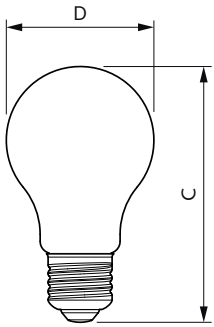

Product data

General Information	
Cap base	E27
Nominal lifetime	50,000 h
Switching Cycle	50,000
Lighting Technology	LED
Flux measurement reference	Sphere
CE mark	Yes
EU RoHS compliant	Yes

Light Technical	
Colour Code	840 [CCT of 4000K]
Luminous Flux	840 lm
Colour designation	Cool White (CW)
Correlated Colour Temperature	4000 K
Luminous efficacy (rated) (nom.)	210.00 lm/W
Colour consistency	<6
Colour rendering index (CRI)	80
LLMF at end of nominal lifetime (nom.)	70 %
Flickering value (PstLM)	1
Stroboscopic effect	0.4

Product Data

Order product name	MAS LEDBulbND4-60W E27 840 A60 CL G EELA
--------------------	---

Full product name	MAS LEDBulbND4-60W E27 840 A60 CL G EELA
Full EOC	871951442079300
Order code	42079300
Material no. (12 NC)	929003066802
SAP numerator – quantity per pack	1
EAN/UPC – Product/Case	8719514420793
Numerator – packs per outer box	10
EAN/UPC – Case	8719514420809

Dimensional drawing

Product	D	C
MAS LEDBulbND4-60W E27 840 A60 CL G EELA	60 mm	105 mm

Photometric data

General uniform lighting - MAS LEDBulbND4-60W E27 840 A60 CL G EELA

Spectral Power Distribution Colour - MAS LEDBulbND4-60W E27 840 A60 CL G EELA