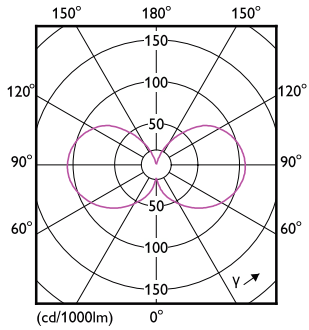

Product data

General Information	
Cap base	E27
Nominal lifetime	50,000 h
Switching Cycle	50,000
Lighting Technology	LED
Flux measurement reference	Sphere
CE mark	Yes
EU RoHS compliant	Yes

Light Technical	
Colour Code	840 [CCT of 4000K]
Luminous Flux	840 lm
Colour designation	Cool White (CW)
Correlated Colour Temperature	4000 K
Luminous efficacy (rated) (nom.)	210.00 lm/W
Colour consistency	<6
Colour rendering index (CRI)	80
LLMF at end of nominal lifetime (nom.)	70 %
Flickering value (PstLM)	1
Stroboscopic effect	0.4

Dimensional drawing

Product	D	C
MAS LEDBulbND4-60W E27 840 A60 CL G EELA	60 mm	105 mm

Photometric data

General uniform lighting - MAS LEDBulbND4-60W E27 840 A60 CL G EELA

Spectral Power Distribution Colour - MAS LEDBulbND4-60W E27 840 A60 CL G EELA

MASTER Ultra Efficient LED bulb

Photometric data

Light Distribution Diagram - MAS LEDBulbND4-60W E27 840 A60 CL G EELA

Lifetime

Life Expectancy Diagram - MAS LEDBulbND4-60W E27 840 A60 CL G EELA

Lumen Maintenance Diagram - MAS LEDBulbND4-60W E27 840 A60 CL G EELA