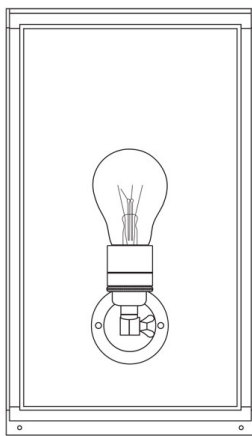

Electrical Spec –

Mounting:	Wall - Surface
Light Source:	Halogen
Lamp Holder:	E27
Wattage:	60W
Number of Lamps:	1
Lumens:	Lamp Dependent
Kelvin:	Lamp Dependent
CRI:	Lamp Dependent
Beam Degree:	Lamp Dependent
Driver Required:	-
Switched:	-
Dimmable:	Lamp Dependent
Dimming Type:	Lamp Dependent
Voltage:	240V
IP rating:	IP44

Front View

178mm (bottom fixings)
210mm

158mm