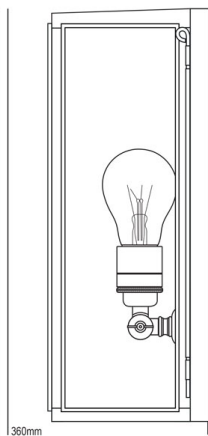

### Description –

Handmade box wall light in brass, with an antique finish. Glass panels with brass beaded frames applied externally to three sides. Removable pins at each side allow access and/or removal of box front. Available in two sizes.

### General –

Manufacture:	Davey Lighting
Finish:	Weathered Brass
Material:	Metal – Brass / Glass
Height:	360mm
Width:	210mm
Depth:	140mm
Reach:	-
Tilt Angle (°):	-
Rotation Angle (°):	-
Weight:	3kg

### Electrical Spec –

Mounting:	Wall - Surface
Light Source:	Halogen
Lamp Holder:	E27
Wattage:	60W
Number of Lamps:	1
Lumens:	Lamp Dependent
Kelvin:	Lamp Dependent
CRI:	Lamp Dependent
Beam Degree:	Lamp Dependent
Driver Required:	-
Switched:	-
Dimmable:	Lamp Dependent
Dimming Type:	Lamp Dependent
Voltage:	240V
IP rating:	IP44

Front View

178mm (bottom fixings)  
210mm

158mm

Side View

140mm