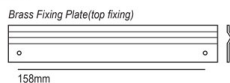

Box Medium External Glass Wall Light

Description –

Handmade box wall light in brass, with an antique finish. Glass panels with brass beaded frames applied externally to three sides. Removable pins at each side allow access and/or removal of box front. Available in two sizes.

General –

Manufacture:	Davey Lighting
Finish:	Weathered Brass
Material:	Metal – Brass / Glass
Height:	360mm
Width:	210mm
Depth:	140mm
Reach:	-
Tilt Angle (°):	-
Rotation Angle (°):	-
Weight:	3kg

Electrical Spec –

Mounting:	Wall - Surface
Light Source:	Halogen
Lamp Holder:	E27
Wattage:	60W
Number of Lamps:	1
Lumens:	Lamp Dependent
Kelvin:	Lamp Dependent
CRI:	Lamp Dependent
Beam Degree:	Lamp Dependent
Driver Required:	-
Switched:	-
Dimmable:	Lamp Dependent
Dimming Type:	Lamp Dependent
Voltage:	240V
IP rating:	IP44

178mm (bottom fixings)
210mm

158mm

140mm

Lighting Showroom –

104 Talbot Road, London, W11 1JR / +44 (0)20 7727 0606
www.allsquarelighting.co.uk
sales@allsquaregrp.co.uk

Specifications subject to change without prior notice.