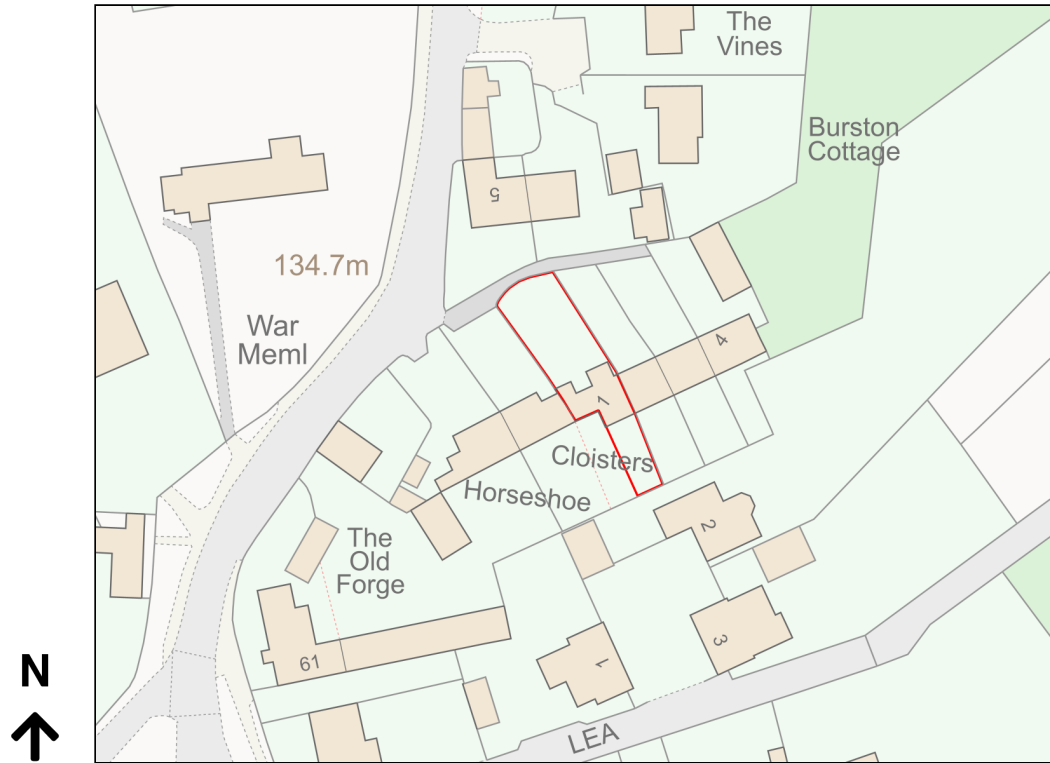

Location Plan

Site Address: 1, Church Row, Aston Abbots, HP22 4NA

Date Produced: 15-Mar-2024

Scale: 1:1250 @A4

Planning Portal Reference: PP-12896571v1