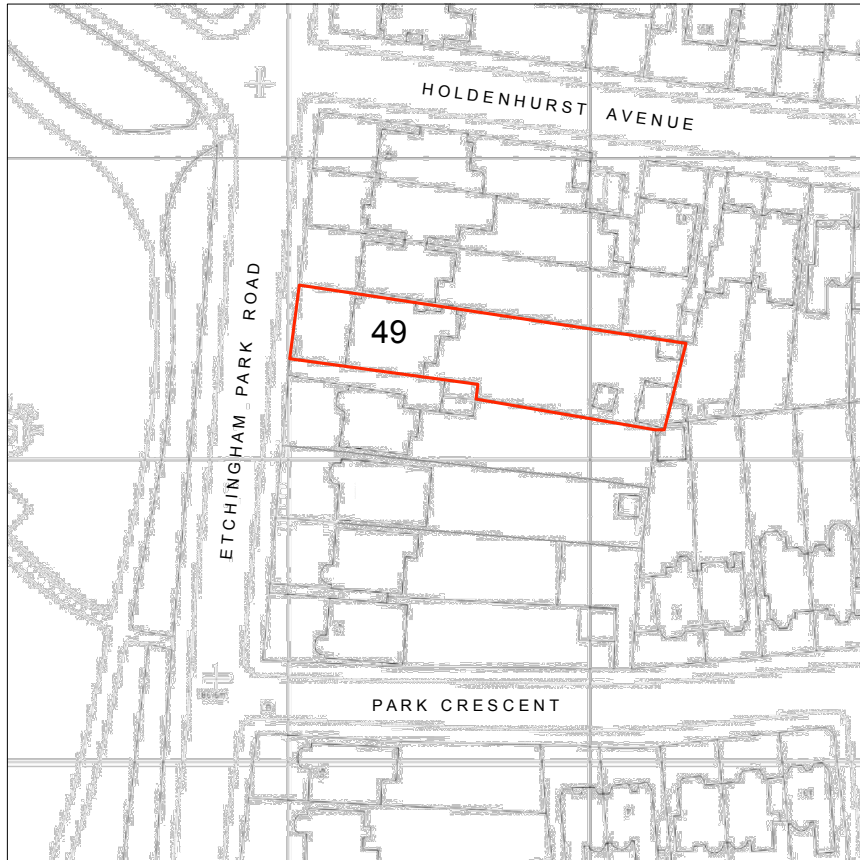

ALL DIMENSIONS TO BE VERIFIED ON SITE BEFORE COMMENCING ANY WORK OR MAKING SHOP DRAWINGS
NO DIMENSIONS ARE TO BE SCALED FROM THIS DRAWING

scale bar - metric

scale bar - imperial

49 Etchingam Park Road
London N3 2EB

LOCATION PLAN

1112-S09 1:1250@A4

BROD WIGHT
Architects

8a Baynes Mews --- London --- NW3 5BH

www.brodwight.co.uk office@brodwight.co.uk
Tel 020 7722 0810 This drawing is copyright