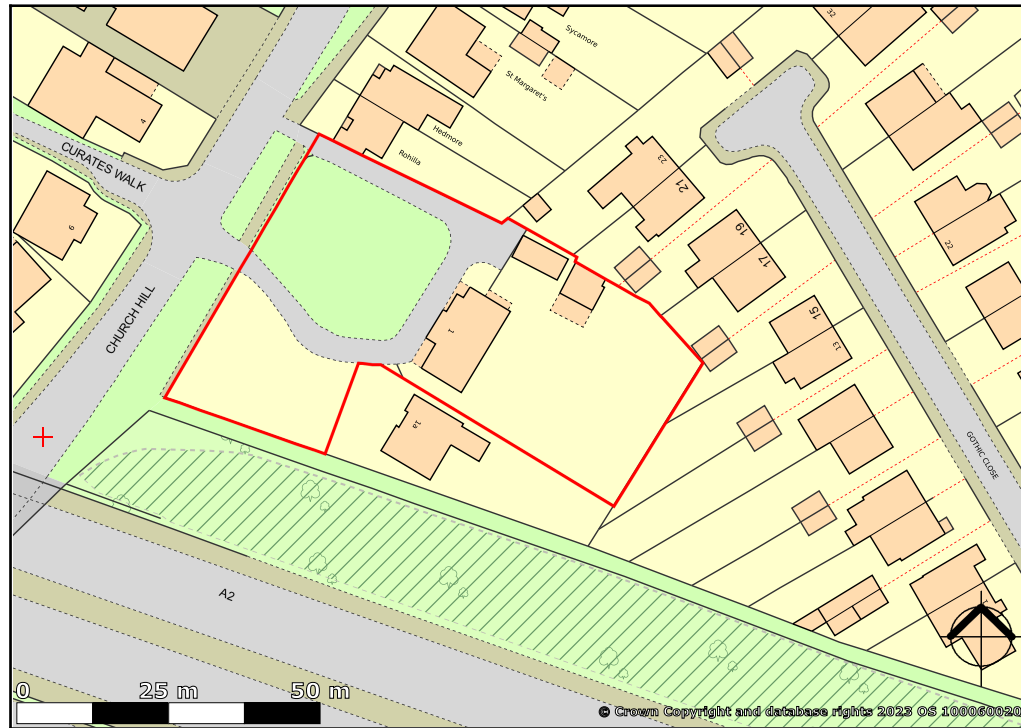

1 High Road, Dartford, DA2 7EQ

created on **edozo**

Plotted Scale - 1:1,250