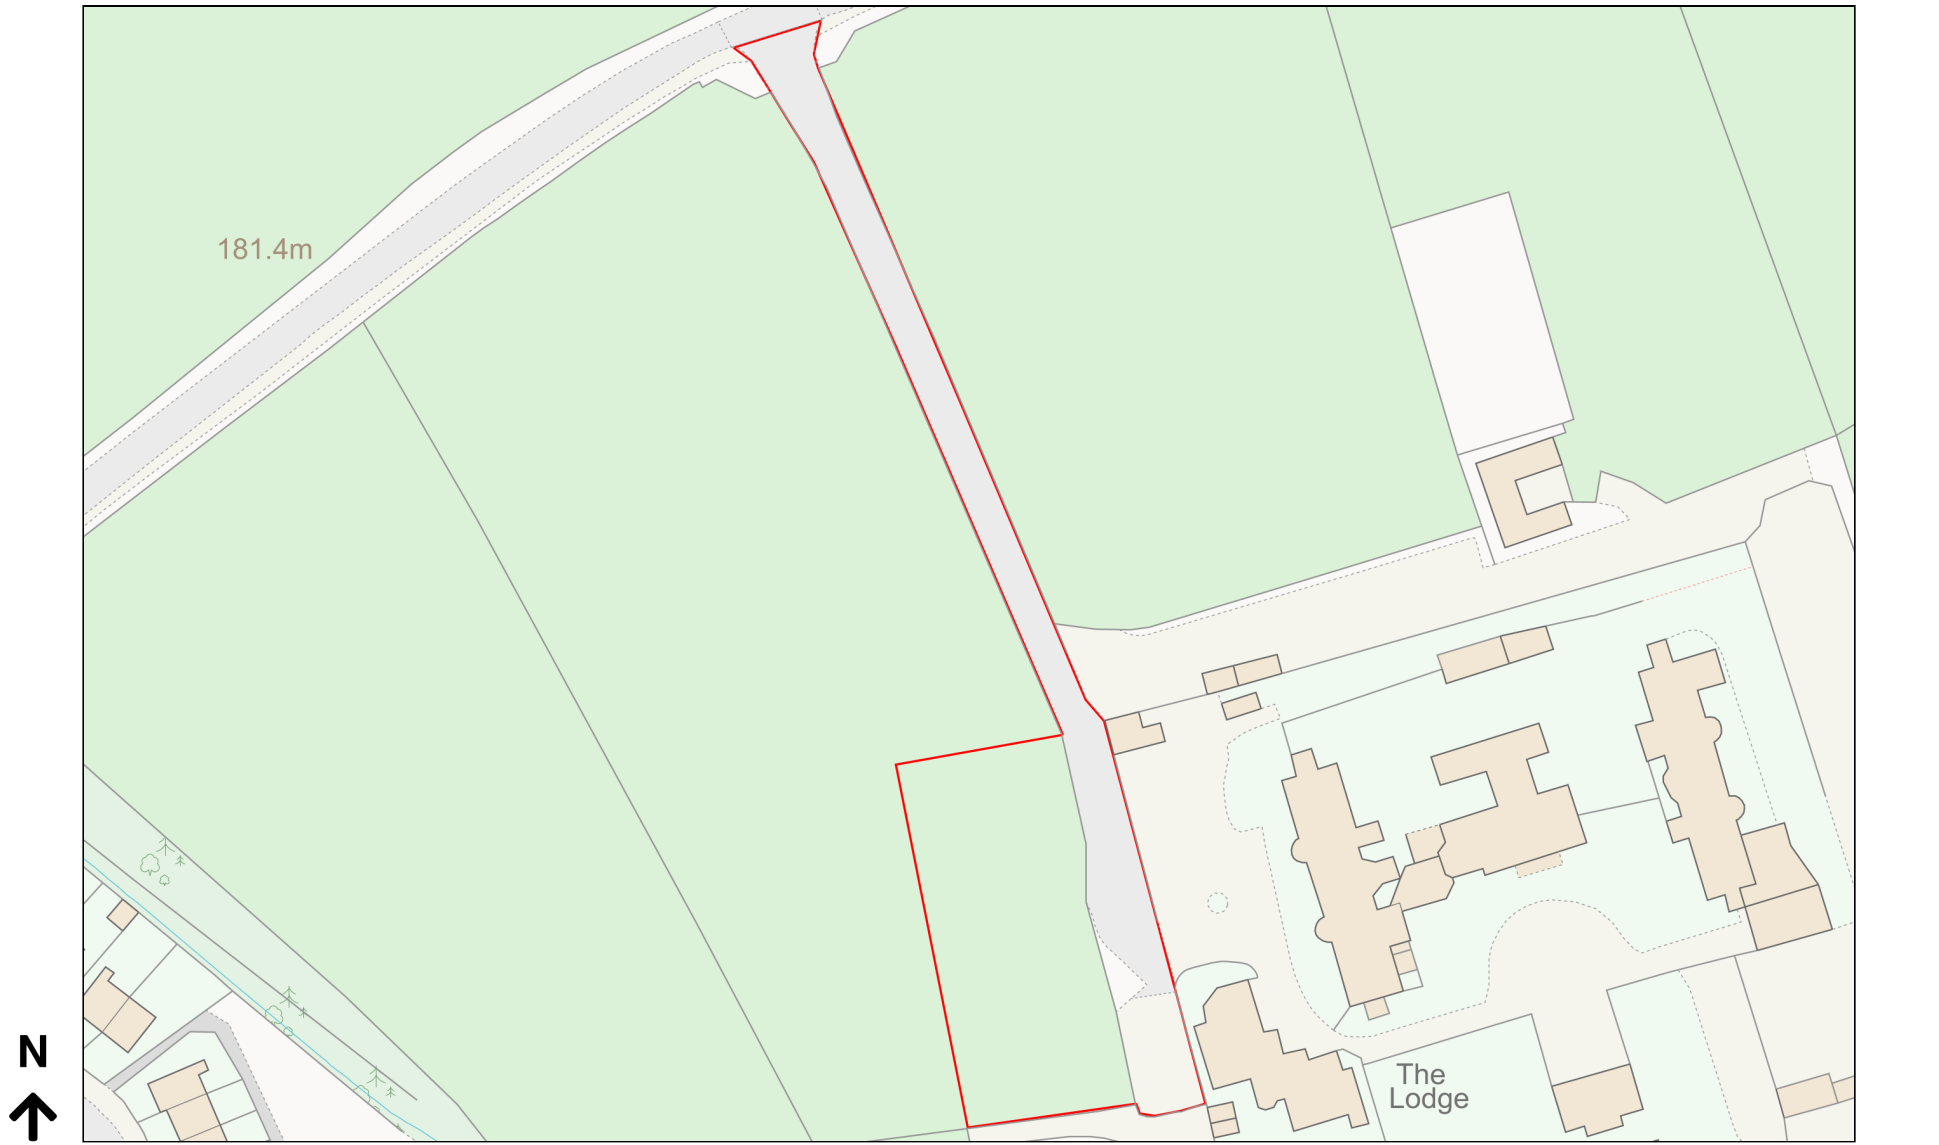

Location Plan

Site Address: Tanfield Manor, Road Through Tanfield, Tanfield, DH9 9PU

Date Produced: 05-Mar-2024

Scale: 1:1250 @A4

Planning Portal Reference: PP-12860054v1