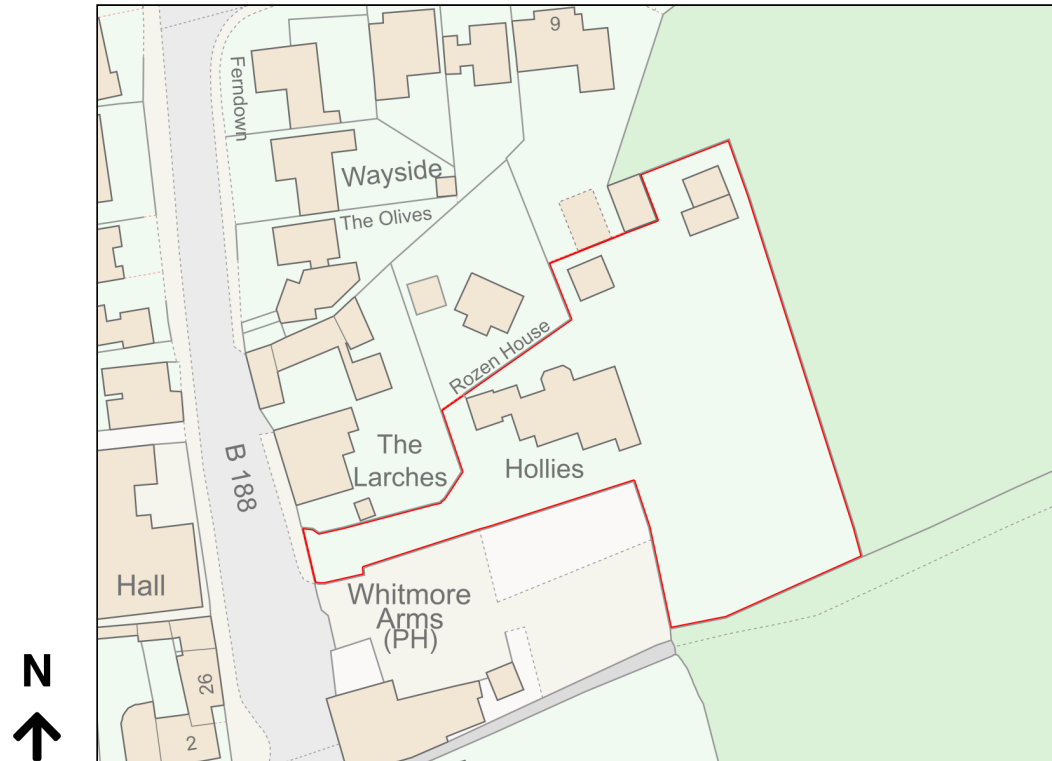

Location Plan

Site Address: Easting: 564569 Northing: 182019

Date Produced: 08-Mar-2024

Scale: 1:1250 @A4

Planning Portal Reference: PP-12872781v1