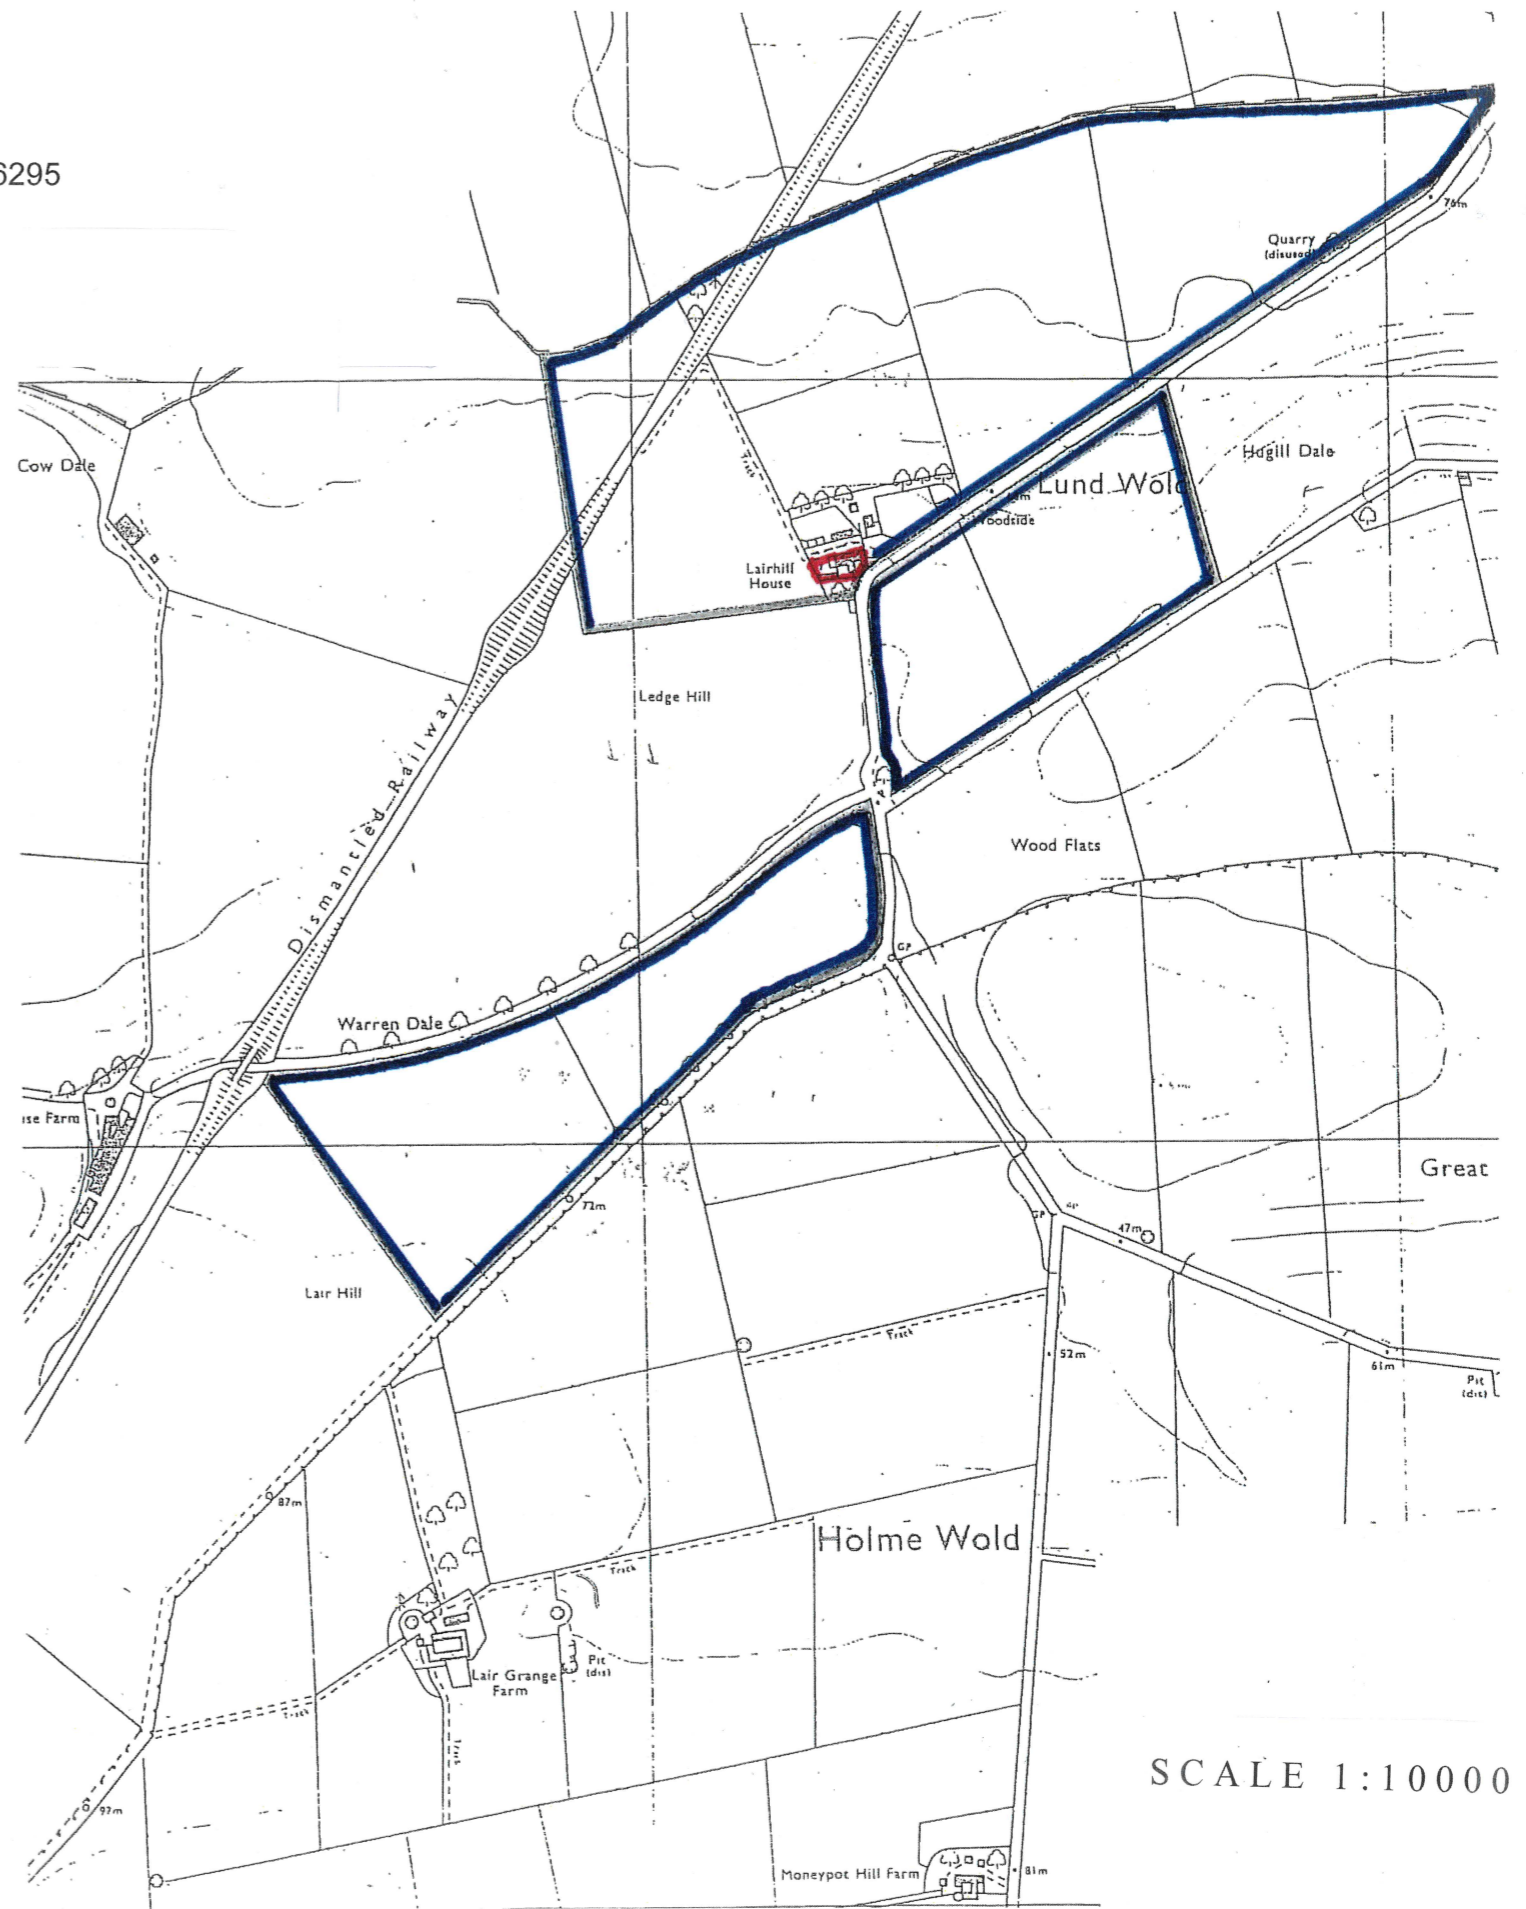

© Ordnance Survey Crown copyright 2020

Licence Number 100006295

SCALE 1:2500

SCALE 1:10000

INGLEBY & HOBSON ARCHITECTS LTD RIBA FIRST FLOOR 28 LAIRGATE BEVERLEY EAST YORKSHIRE HU17 8EP TEL: 01482 868690 EMAIL: inghob@gmail.com

PROPOSED CONVERSION of FARM BUILDINGS at LAIRHILL FARM MIDDLETON EAST YORKSHIRE for THE HORACE TAYLOR TRUST

SITE LOCATION

SCALE: 1:2500 / 1:10000 @ A3

SEPTEMBER 2020

DRAWN: RJW

DRAWING NO: 2364/PA/OS1