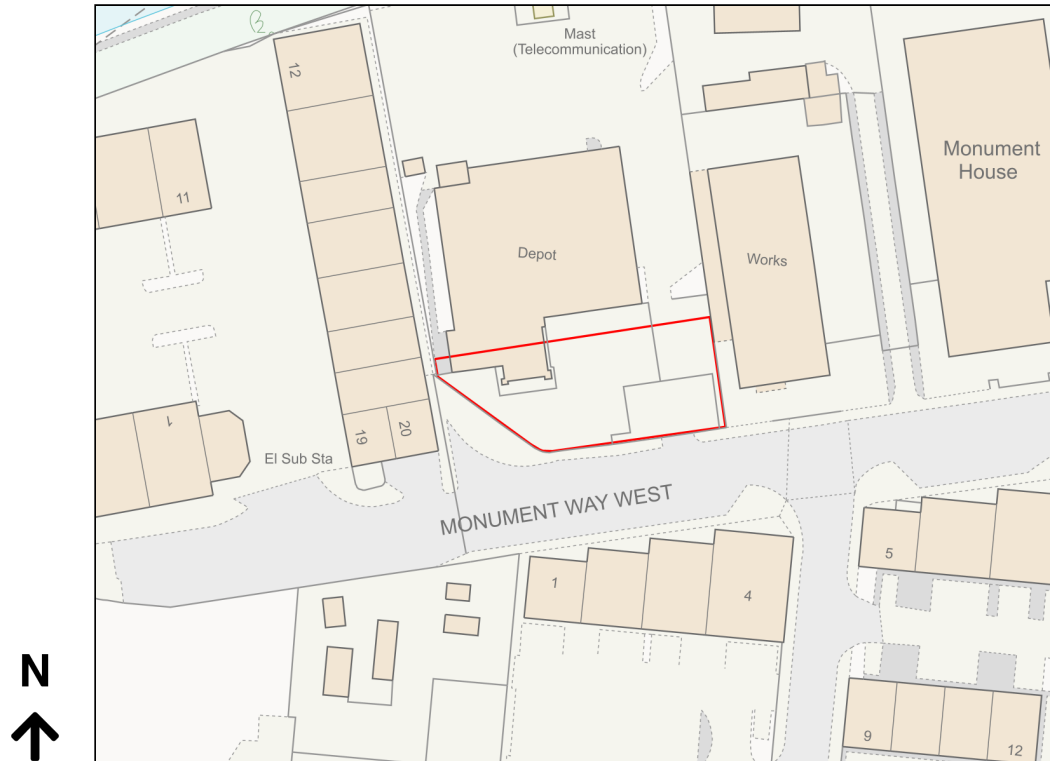

Location Plan

Site Address: Easting: 501457 Northing: 159666

Date Produced: 19-Mar-2024

Scale: 1:1250 @A4

Planning Portal Reference: PP-12821239v1