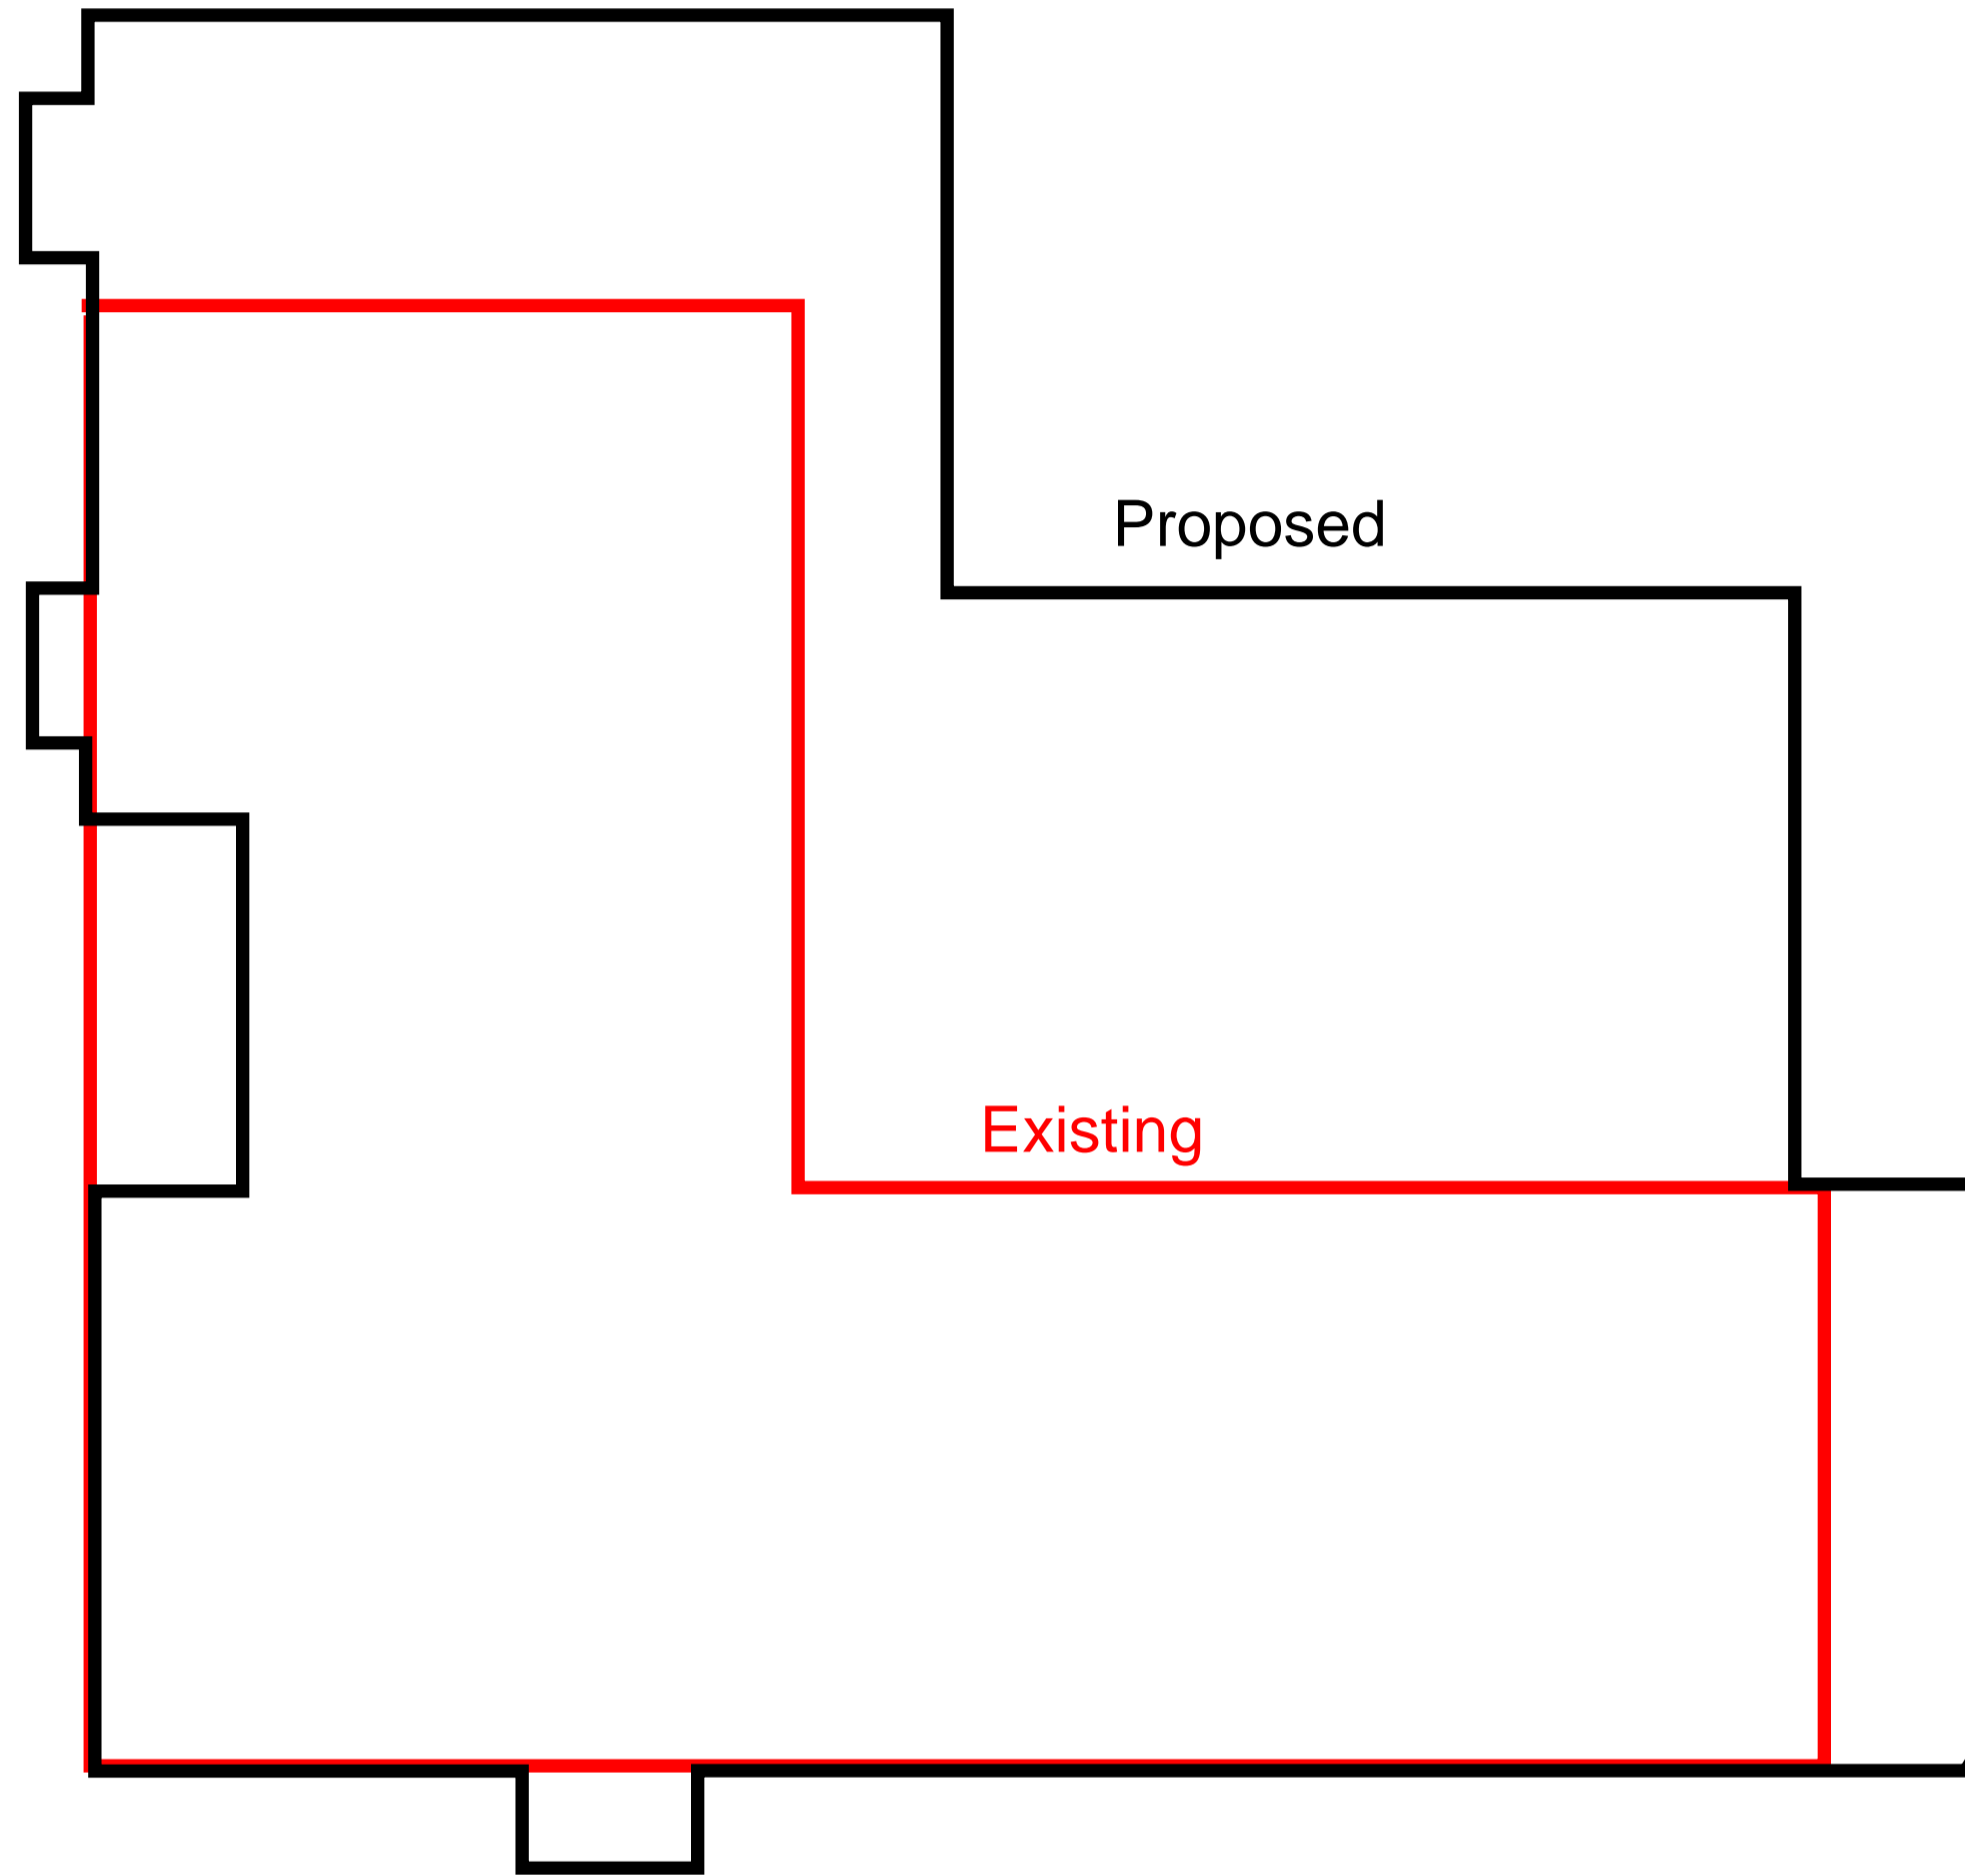

Plot extends a further 80 metres

Proposed Site Plan
Glenwood WD4 8JN

78.04 m

48.76 m