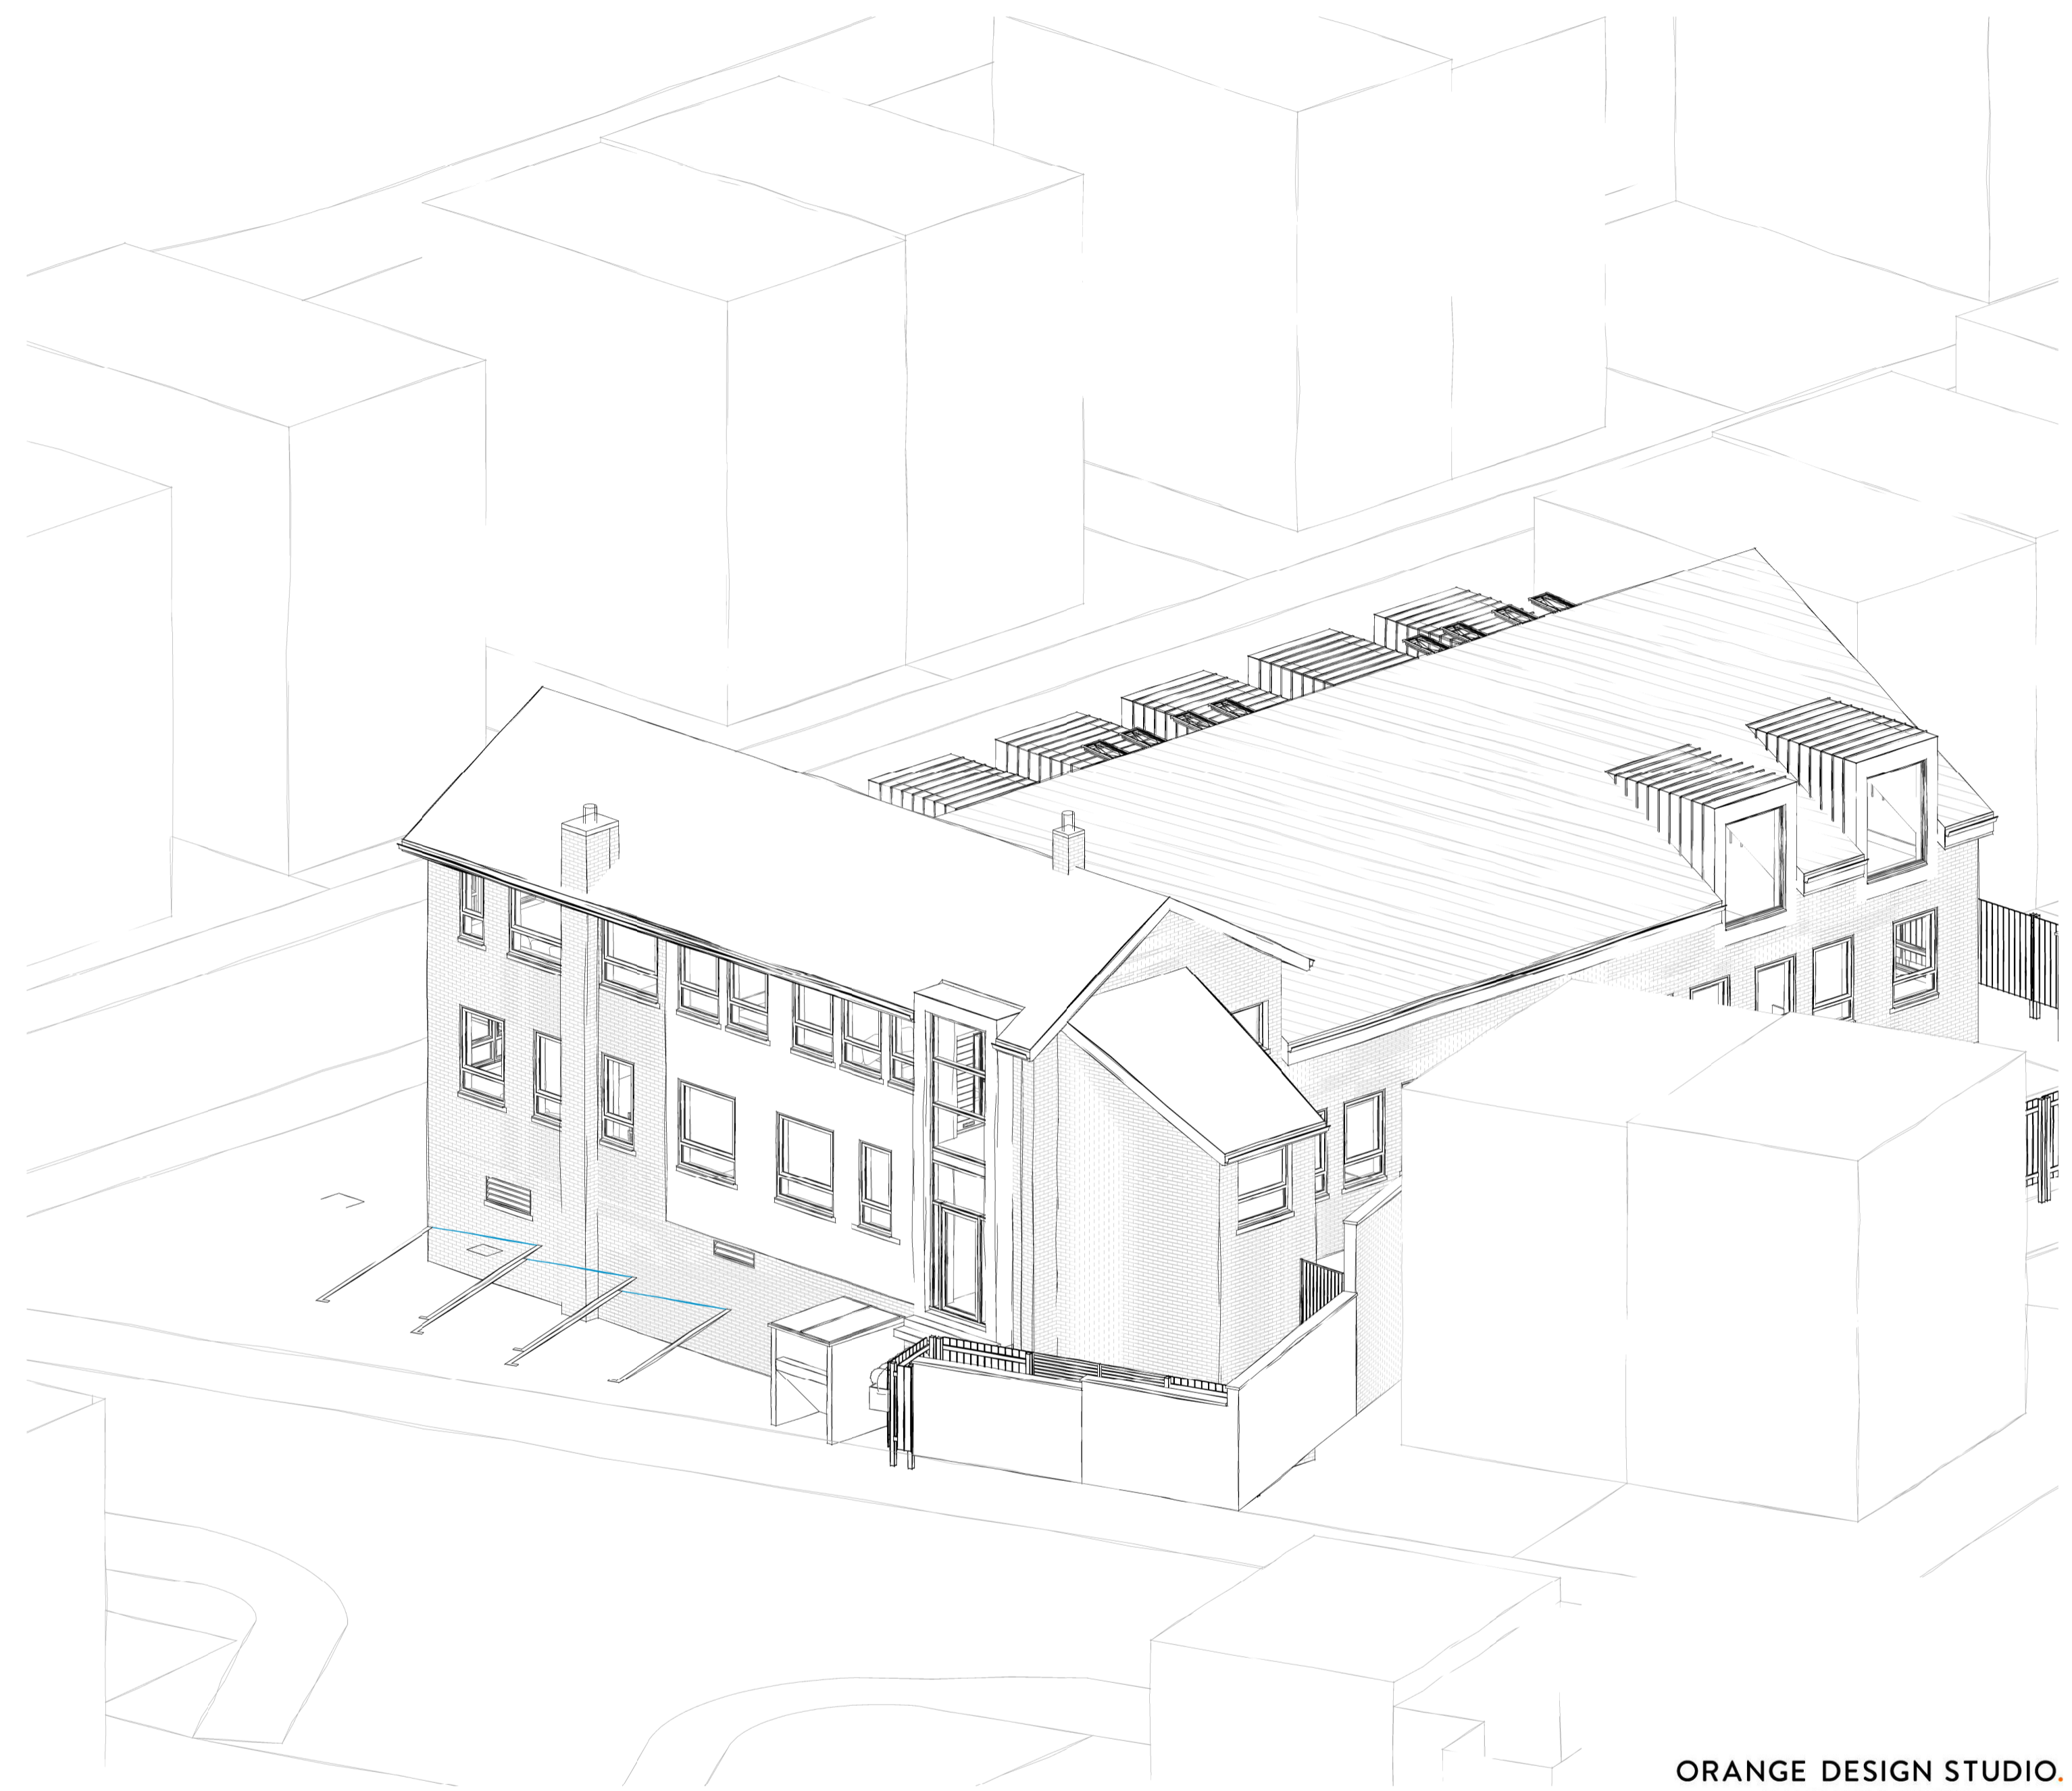

3D View A

3D View B

ORANGE DESIGN STUDIO.
ARCHITECTURAL PRACTICE

59a Huddersfield Rd | Mirfield | WF14 8AA
01924 650930
www.orangedesignstudio.co.uk

PROJECT
**THE WOODEND WORKING MENS CLUB
1 WOOD END CRESCENT**

TITLE
PROPOSED 3D VIEWS

SCALE	DATE
@ A1	19/04/23

DRAWN	REVIEWED
GZ	JH

ODS REF	NUMBER	REVISION
21-493	22-007	A

STATUS
PLANNING